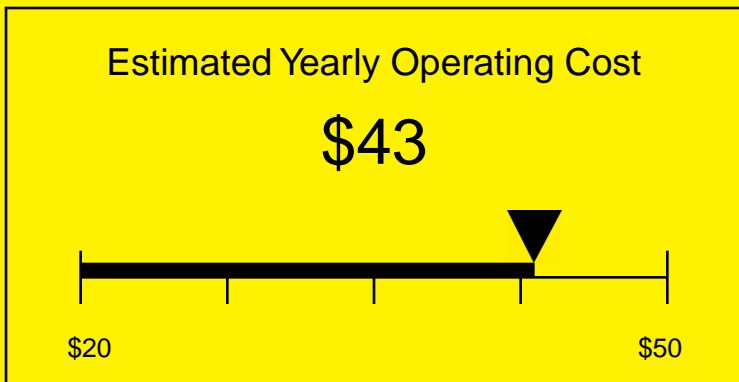

# ENERGYGUIDE

REFRIGERATOR  
Defrost: Automatic

FF511LIFADA  
4.1 Cubic Feet

Compare the energy use of this product with others  
before you buy

Your cost will depend on your utility rates

Based on a 2007 U.S. Government national average cost of 10.65 cents per kWh for electricity. Your actual operating cost will vary depending on your local utility rates and your use of the product.