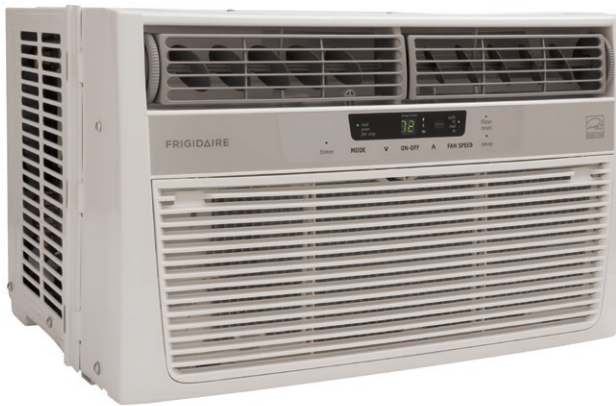

Home Comfort

FRA065AT7

Mini Compact Air Conditioner

Product Dimensions

Height	12-1/2"
Width	18-1/2"
Depth	16-3/8"

More Easy-To-Use Features

Energy and Cost Savings

The unit operates at a low voltage – conserving energy and saving you money.

Multi-Speed Fan

Features two different fan speeds, for more cooling flexibility.

Sleep Mode

Quiet operation keeps you cool without keeping you awake. Plus, Sleep Mode gradually increases room temperature after being activated.

Quickly Cools

Comfort Control Design

Easily control the direction of your cool air, wherever your unit is.

Effortless™ Restart

Automatically resumes operating at its previous settings when power is restored to your unit.

Clean Filter Alert

Notifies you when your filter needs to be cleaned.

Power Cord

Comes with an extra long three-prong cord that makes extension cords unnecessary.

SpaceWise® Adjustable Design

Optional Side Panels extend so you can adjust your unit to fit your window.