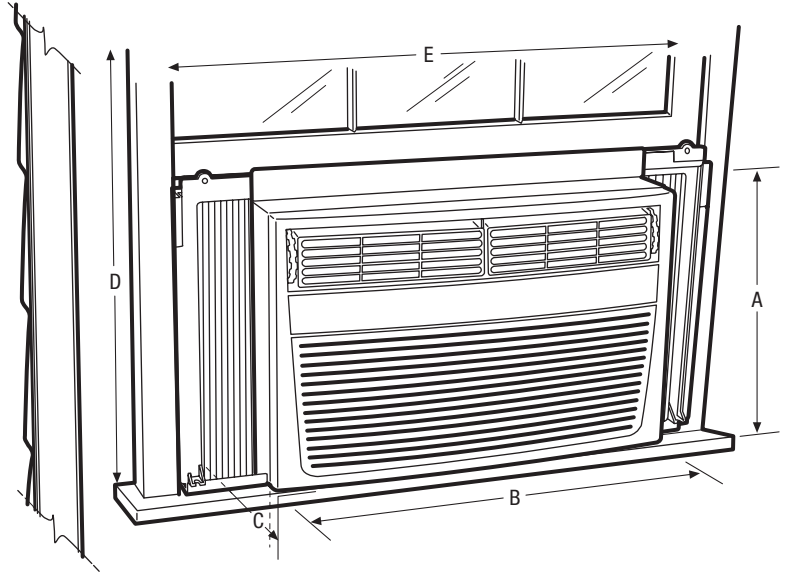

Performance	
BTU (Cool)	6,000
Dehumidification (Pints/Hour)	1.3
Cool Area (Sq. Ft.)	216
Energy Efficiency Ratio	10.7
Electrical	
Volts	115
Amps (Cool)	5.4
Watts (Cool)	560
Length of Power Cord (Min./Max.)	6' / 6.5'
Plug Type (NEMA)*	LCDFI (A)
Features	
Electronic Controls	Ready-Select™ Controls
Fan Speeds (Cool/Fan)	3/3
Low Voltage Start-Up	Yes
Auto Cool Function	Yes
Energy Save	Yes
Sleep Mode	Yes
Filter Check	Yes
24 Hour On/Off Timer	Yes
Clean Air Ionizer	Yes
Remote Control	Full-Function
Air CFM (High/Med/Low)	176/153/123
Air Direction Control	8-Way
Fresh Air/Exhaust Vent/Closed	No/No/Yes
Filter Type	Antimicrobial Mesh
Filter Access	Tilt-Out
Slide-Out Chassis	
Cabinet Louvers	Yes
Rear Grille	
Window Mounting Kit	Pleated Quick Mount
Certifications	
ENERGY STAR®	Yes
Performance	AHAM
Specifications	
Refrigerant	R410a
Shipping Weight (Approx.)	51 Lbs.

NOTE: For planning purposes only. Always consult local and national electric codes. Refer to Product Installation Guide for detailed installation instructions on the web at frigidaire.com.

Product Dimensions		Window Dimensions	
A - Height	12-1/2"	D - Height (Min.)	14"
B - Width	18-1/2"	E - Width (Min./Max.)	23" / 36"
C - Depth	16-3/8"		

Accessories information available on the web at frigidaire.com

FRIGIDAIRE

USA • 10200 David Taylor Drive • Charlotte, NC 28262 • 1-800-FRIGIDAIRE • frigidaire.com
CANADA • 5855 Terry Fox Way • Mississauga, ON L5V 3E4 • 1-800-265-8352 • frigidaire.ca

FRA065AT7 10/10

© 2010 Electrolux Home Products, Inc.

Specifications subject to change.
Printed in the U.S.A.