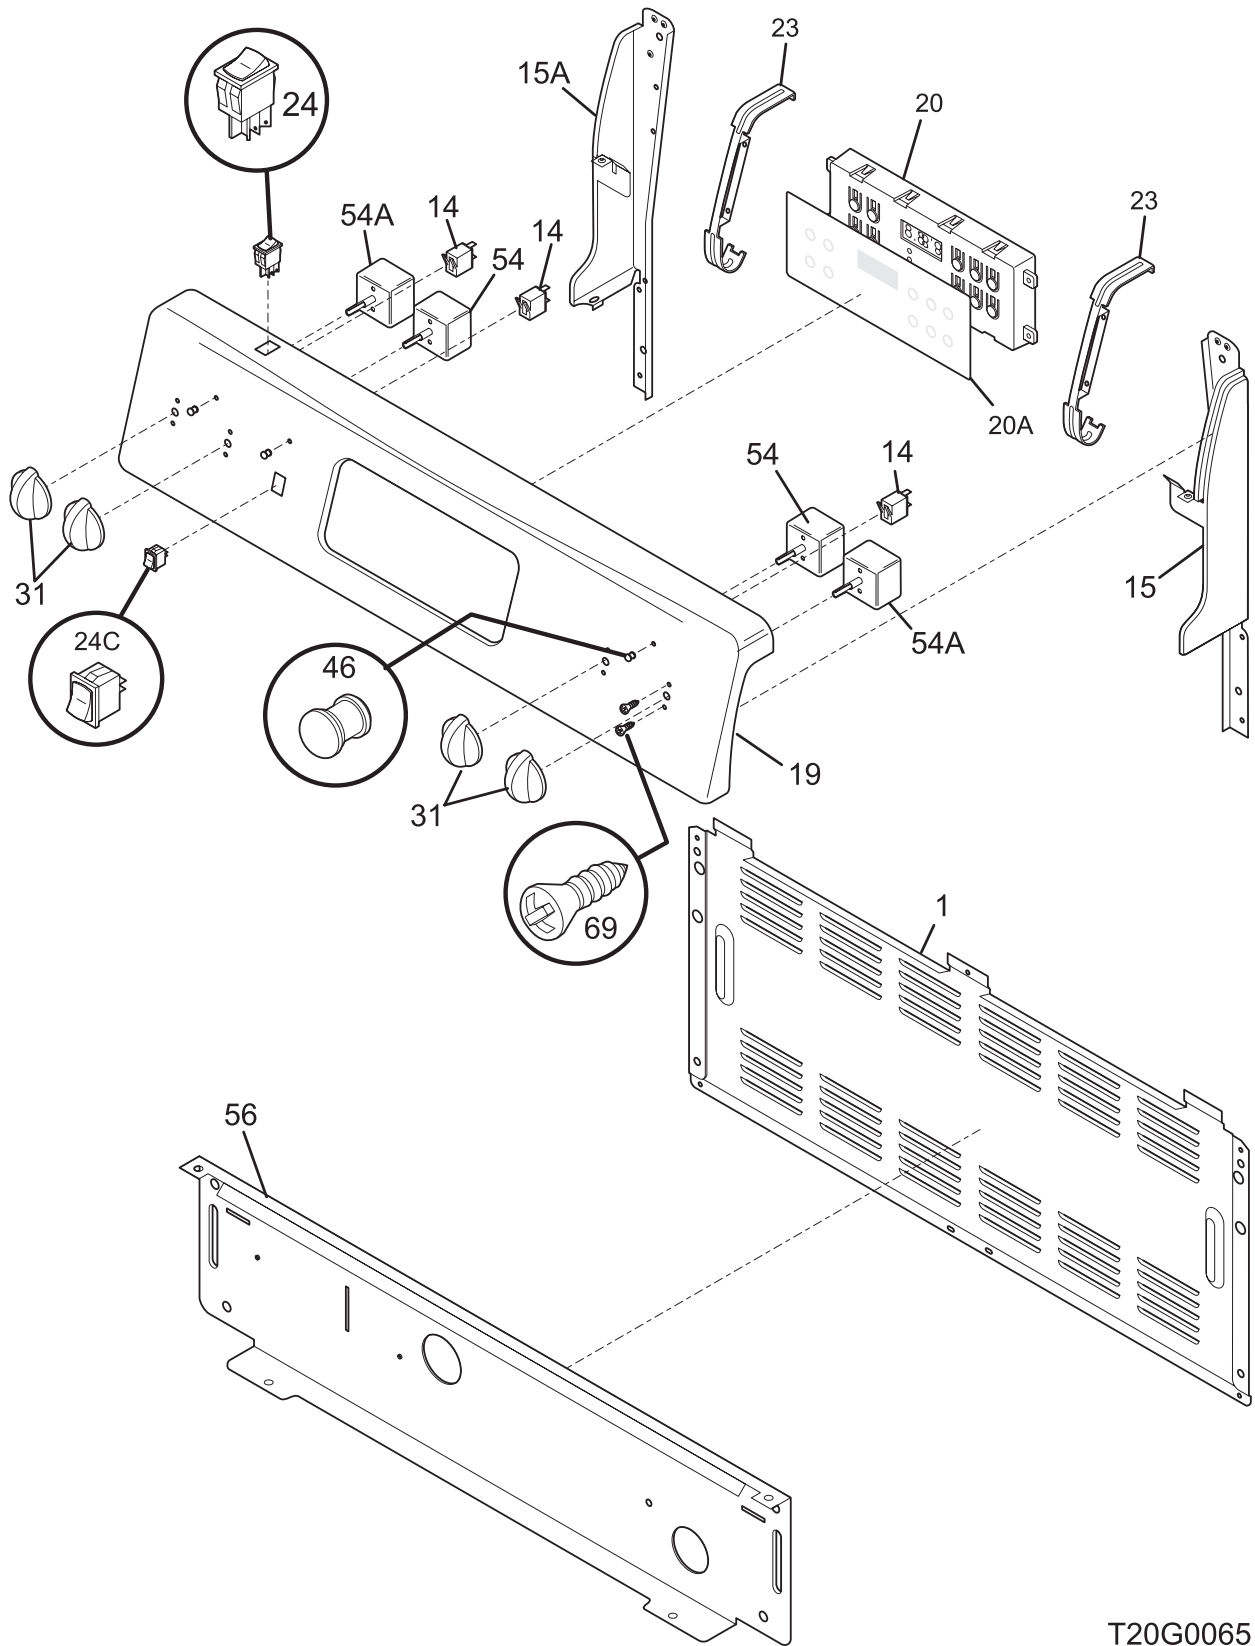

**Model No.  
 FEF375G**

Copyright © 2006 Electrolux Home Products, Inc.  
 All rights reserved.

**BACKGUARD**

T20G0065

**BACKGUARD**

POS. NO	PART NO.	DESCRIPTION
1	316416100	Shield, backguard, rear wall
14	316022500	Light/Lamp, indicator, 125 V
15	316411405	Support, backguard, black, RH
15A	316411404	Support, backguard, black, LH
19	316456506	Panel, control, stainless
20 #	316418202	Clock/Timer, electronic, ES300
20A	316419103	Overlay, clock, black, ES300
23	316441600	Bracket-clock mtg, black
24 #	316448700	Switch, rocker, black, oven light
24C#	316496100	Switch-rocker, black
31	316223002	Knob, control, black
46	318228300	Lens, indicator light
54 #	316436000	Switch, infinite, small element
54A#	316436001	Switch, infinite, large element
56	316234013	Shield, backguard, black, inner
69	5303288565	Screw, truss sqdr, 8-32 x 3/16, switch mtg
*	316021105	Screw, hex head cup pt, 8-18 x 0.375, black
*	316021109	Screw, 8-18 x 0.5, chrome
*	316021110	Screw, 8-18 x 0.5, black

**BODY**

**NOTE: Oven Liner N/A**  
**Ass. du four N/A**

**T20V0088**

**BODY**

---

POS. NO	PART NO.	DESCRIPTION
* #	316416456	Harness, wiring, main
*	3203550	Plug, button, oven bottom
*	316231800	Cover, hole, conv. element
*	5303321321	Paint, touch-up, black
*	316021105	Screw, hex head cup pt, 8-18 x 0.375, black
*	316021110	Screw, 8-18 x 0.5, black
*	316021132	Screw, 8-18 X 11/16, black
*	316089500	Screw, 10-16 x .486
*	5303271648	Screw, wafer hd sq dr, 8-18AB x 0.5
*	5303285179	Screw, wafer head, 8-32T x 0.500, black
*	5308014215	Screw, 6-20 x 0.312