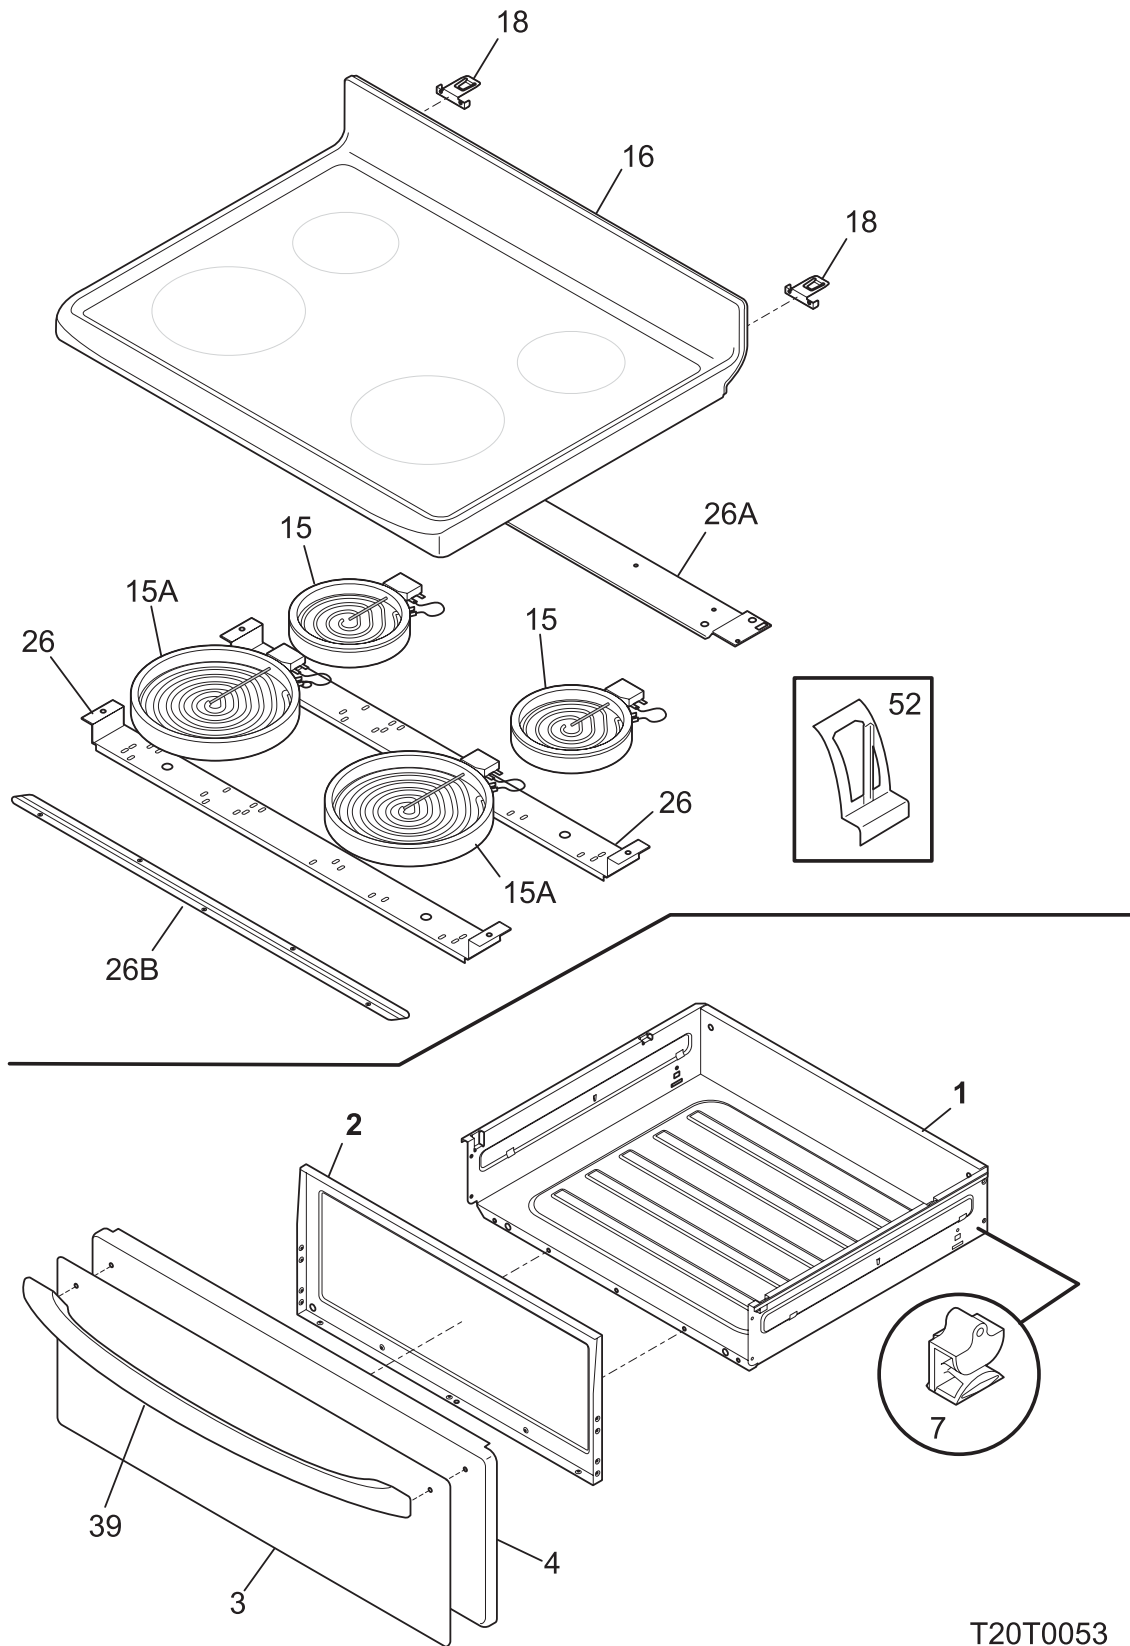

TOP/DRAWER

T20T0053

TOP/DRAWER

POS. NO	PART NO.	DESCRIPTION
1	316408701	Drawer, utility
2	316403300	Liner, drawer
3	316446200	Overlay, drawer, stainless, outer
4	316403506	Panel, drawer front, black
7	316407400	Glide, drawer, rear
15 #	318178110	Element, surface, 6", 1200, (2), radiant
15A#	316224201	Element, surface, 9", 2500W, radiant
16	316456238	Main Top, smooth top, black
18	316436600	Hinge Bracket, maintop, (2)
26	316427600	Channel, element support, (2)
26A	316099202	Bracket, chassis support, rear
26B	316214200	Bracket, chassis support, front
39	316270200	Handle, door, black
39*	316437500	Screw, handle mtg., 10 14 x .4 trus, (2)
52	316461700	Clip, element mtg
* #	316466710	Harness-wiring, surface
*	316468100	Cleaner, smoothtop, w/sponge
*	316279700	Cleaner, stainless steel
*	316021105	Screw, hex head cup pt, 8-18 x 0.375, black
*	316021110	Screw, 8-18 x 0.5, black
*	5308014215	Screw, 6-20 x 0.312