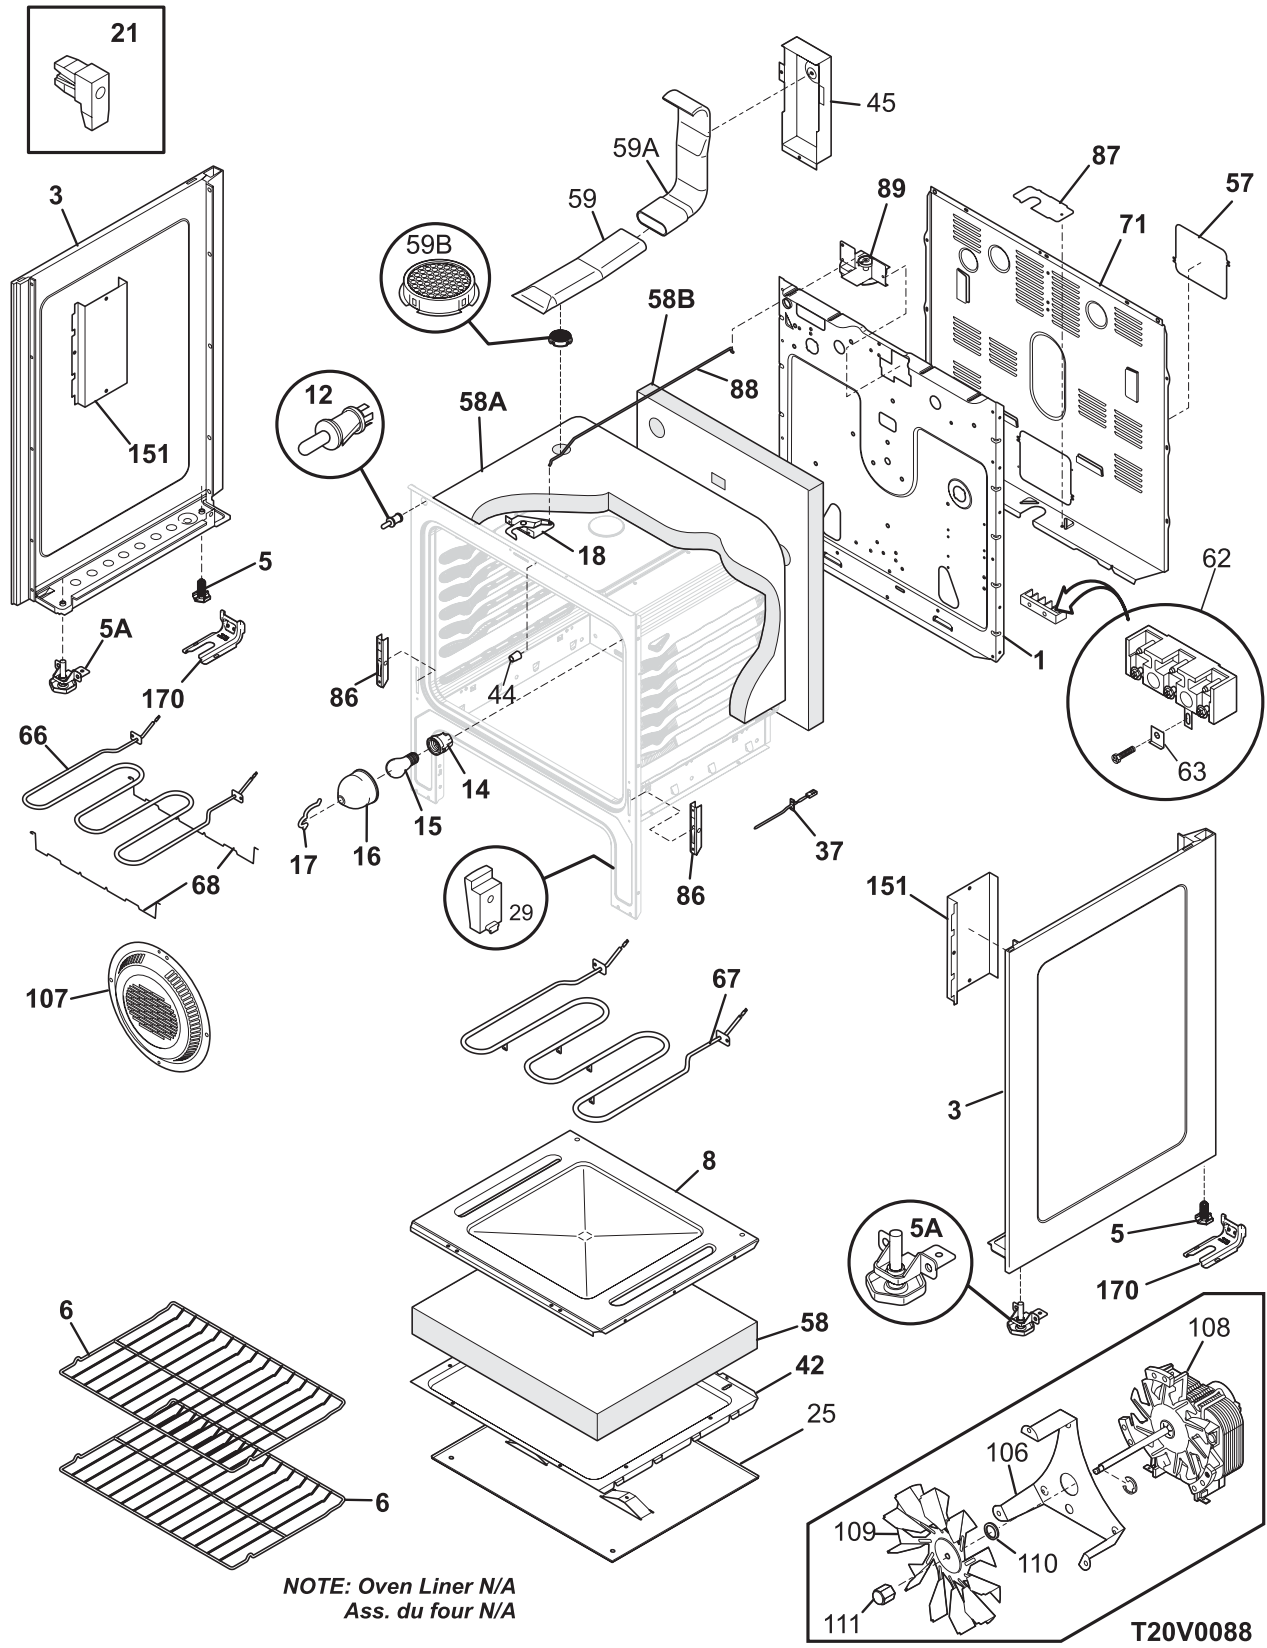

BODY

BODY

POS. NO	PART NO.	DESCRIPTION
1	316401800	Panel, main back
3	316400118	Panel, bodyside, black, RH
3	316400119	Panel, bodyside, black, LH
5	316272900	Screw, leveling, plastic, rear, (2)
5A	316407201	Leveling Leg Assy, metal, front, (2), bracket & leg
6	316404500	Rack, oven
8	316400601	Panel, oven bottom
12	316445501	Switch, oven light, door frame
14	316116400	Receptacle, oven light
15	5303013071	Bulb/Lamp, light
16	08011086	Lens, oven light, glass
17	316087500	Retainer, lens
18 #	316405800	Latch Assembly, oven door
21	316408000	Clip, bodyside
25	316406200	Shield, heat, lower
29	316407301	Glide, drawer, front
37 #	316217001	Probe, oven temp
42	316407700	Shield, wool, lower
44	316246501	Spacer, oven door
45	316234100	Shield, wire, vent tube
57	316457800	Cover, access
58	316403800	Insulation, oven bottom
58A	316406600	Insulation, oven wrapper
58B	316406500	Insulation, oven back
59	316208201	Tube, oven vent, lower
59A	316208304	Tube, oven vent, upper
59B	316247300	Catalyst, oven vent, ceramic
62	5304409888	Terminal Block Kit
62*	316085600	Insulator
62*	316205500	Nut, hex flange, 3/8 10-32
63	316278800	Plate, grounding strap
66 #	316203200	Element, broil
67	316075103	Element, bake
68	316404000	Support, element, broil
71	316422304	Shield, rear wall
86	316441300	Receptacle, hinge
86*	316418901	Screw, trilobe, 10-32 x 5/16"
87	316081200	Bracket, cable mtg
88	316203500	Rod, auto latch
89 #	316415400	Motor, latch/lock
106	316404100	Bracket, motor mtg.
107	316026701	Cover, fan
108#	316415800	Motor, fan
109	316136400	Blade, fan
110	316136500	Washer, flat
111	316136600	Nut, fan retainer
151	316404600	Shield, bodyside
170	5303935180	Anti-tip Kit, w/bracket, screw
170*	316107200	Bracket, anti-tip
170*	316112500	Template, anti-tip
170*	316116000	Screw, concrete, 1.75", anti-tip brkt