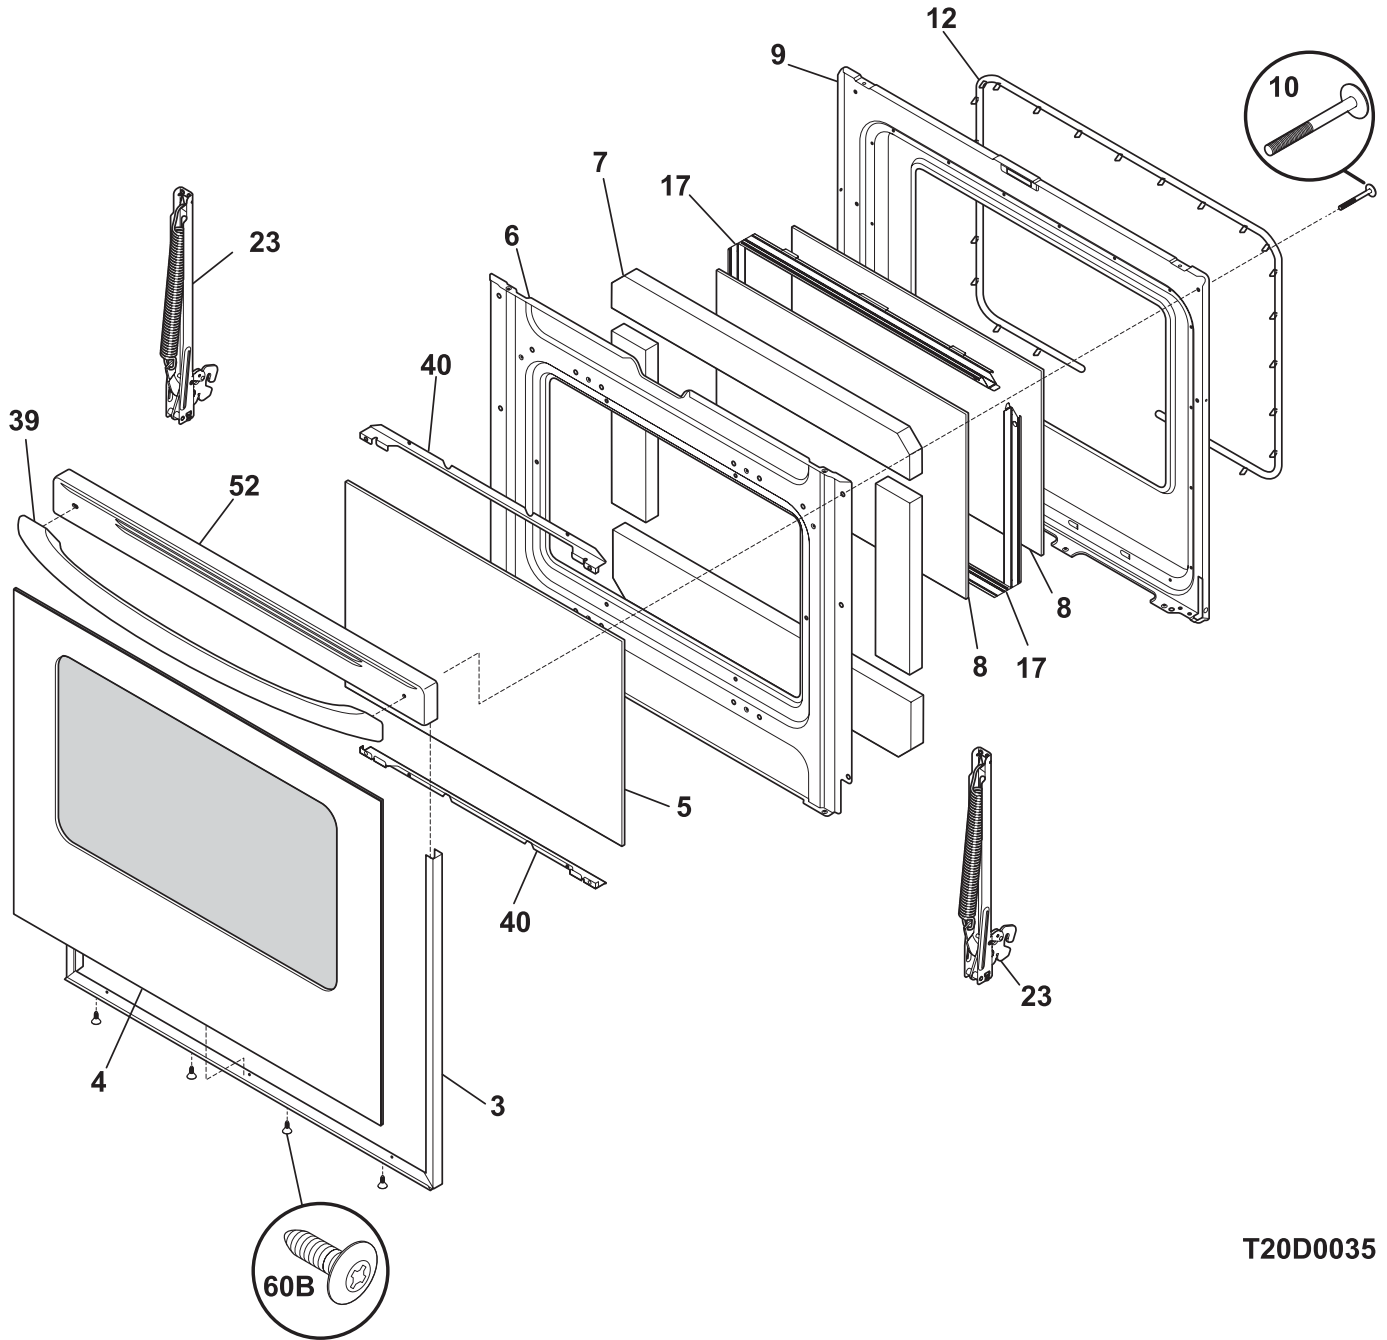

DOOR

T20D0035

DOOR

POS. NO	PART NO.	DESCRIPTION
3	5303935245	Trim kit-door, 3 sided, black, w/tape
4	316453002	Glass Assembly, oven door, outer, w/ss overlay
5	316446400	Glass, oven door, airwash
6	316406307	Shield, wool
7	316405600	Insulation, oven door
8	316117500	Glass, oven door, heat barrier
9	316423701	Liner, oven door
10	316433300	Screw, 10-14 x 2.125", handle mtg.
12	316405000	Seal, oven door
17	316402403	Spacer, door glass, (2)
23	316456308	Hinge, oven door, gray, (2)
23*	316418900	Screw, sims lp, #8-32 x 5/16", black
39	316270200	Handle, door, black
40	316446301	Bracket, glass, airwash, (2)
52	316468401	Cap, door trim, black
60B	316021110	Screw, 8-18 x 0.5, black
*	316433603	Label, anti-tip
*	316279700	Cleaner, stainless steel
*	316021109	Screw, 8-18 x 0.5, chrome
*	5303285179	Screw, wafer head, 8-32T x 0.500, black