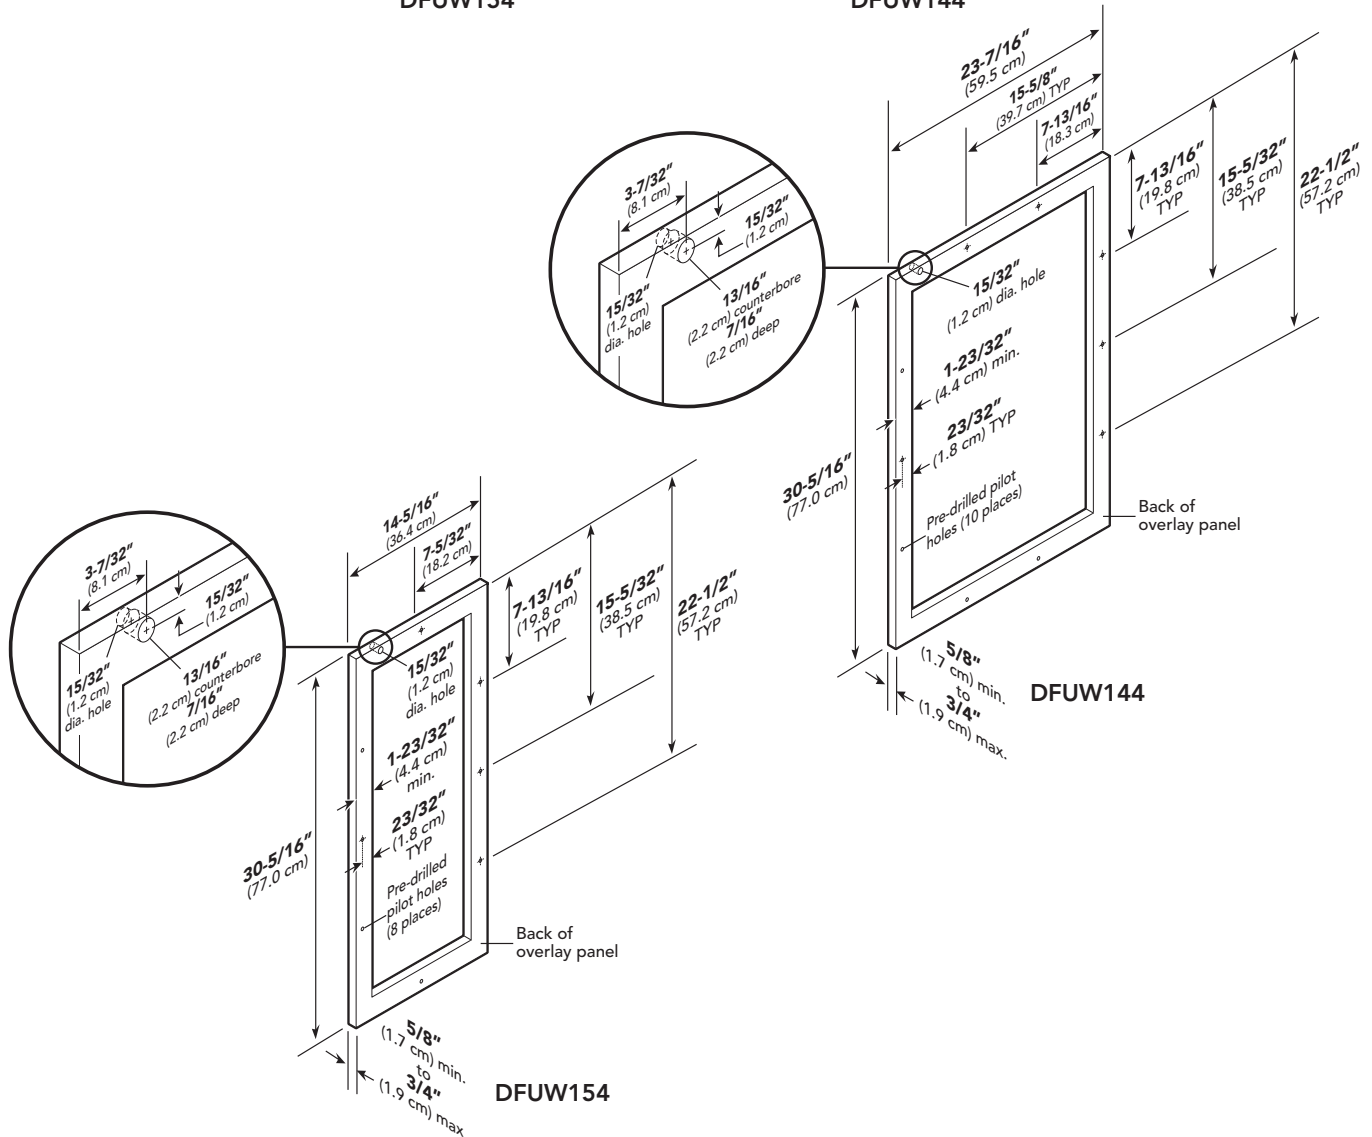

CUSTOM PANEL-REFRIGERATION

Undercounter/Freestanding 15"/24"W. Wine Cellar—DFUW154/144

Dimensions & Specifications

CUSTOM PANEL DIMENSIONS

DFUW154

DFUW144

Note: Custom fronts shown as left hinge models. For right hinge models reverse the dimensions.

	DFUW154	DFUW144
Overall panel width	14-5/16" (36.4 cm)	23-7/16" (59.5 cm)
Overall panel height	30-5/16" (77.0 cm)	
Overall panel depth	5/8" (1.7 cm) min. to 3/4" (1.9 cm) max.	
Maximum panel weight	20 lbs. (9.1 kg)	