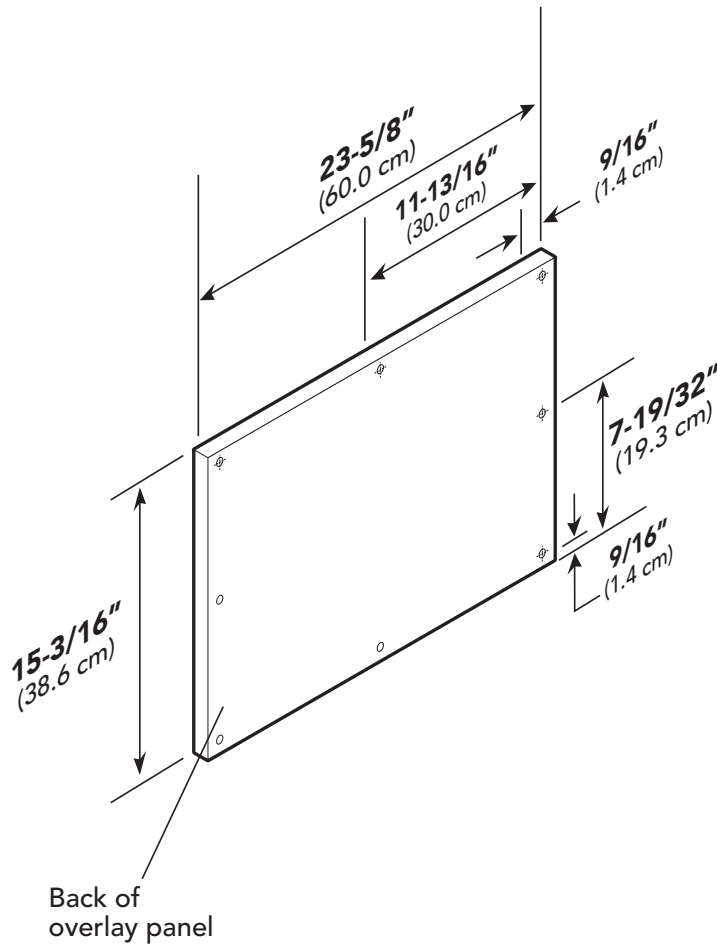

CUSTOM PANEL-REFRIGERATION

Undercounter/Freestanding 24W. Refrigerated Drawer—DFRD140D

Dimensions & Specifications

CUSTOM PANEL DIMENSIONS

DFRD140D

Note: Two panels are needed—One for each drawer front.

DFRD140D	
Overall panel width	$23\frac{5}{8}''$ (60.0 cm)
Overall panel height	$15\frac{3}{16}''$ (38.6 cm)
Overall panel depth	$5\frac{1}{8}''$ (1.7 cm) min. to $3\frac{1}{4}''$ (1.9 cm) max.
Maximum panel weight (each panel)	10 lbs. (4.5 kg)