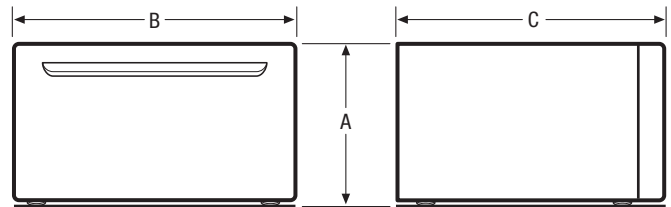

Features	
Total Capacity I.E.C. (Cu.Ft.)	3.7
Controls	Ready-Select™
Washer Drum Interior	Stainless Steel
Interior Light/Door Trim	No/White
Vibration Control System	Yes
Wash System	Tumble Action
Advanced Rinse Technology	Yes
TimeWise™ Technology	Yes
Ready Clean™/Ready Steam™	
Freshwater Rinse	
Stay-Fresh Antimicrobial Seal	Yes
Automatic Temperature Control	Yes
Automatic Water Level Adjustments	
Auto Prewash Detergent Dispenser	
Auto Bleach Dispenser	Yes
Auto Detergent Dispenser	Yes
Auto Fabric Softener Dispenser	Yes
Time Remaining Indicator	
Cycle Status Lights	Yes
Cycle Signal/Cycle Signal "On/Off"	Yes/Yes
Cycle Signal Volume Control	Yes
Door Lock Indicator Light	Yes
Control Lock/Stay-Put Door	Yes/No
Start/Pause/Cancel Buttons	Yes
Energy Saver Option	
Delay Start	8 Hours
Integral Water Heater	
Tumble Speed (RPM)	33/47
Spin Speed (Maximum RPM)	950
Reversible Door	
Sound Package	SilentDesign™
Adjustable Leveling Legs	Yes
Cycles	
Wash Cycles/Specialty Cycles	10/0
Options	
Water Temperature Selections	3
Water Levels	
Spin Speed/Soil Level Selections	4/3
Allergen	
Optional Accessories	
Dryer Stacking Kit	PN# STACKIT7
15" Frigidaire Affinity® Pedestal Drawers	
Classic Black (B)	
Classic White (W)	(W) PN# CFPWD15W
Mobile Home Installation Kit	PN# 137067200
Drain Hose Extension Kit	PN# 137098000
Certifications	
ENERGY STAR®	Yes
NSF® Certified Sanitize/Allergen	
Specifications	
Power Supply Connection Location	Right Top Rear
Water Inlet Connection Location	Left Top Rear
Voltage Rating	120V/60Hz/15A
Connected Load (kW Rating) @ 120 Volts	1.4
Watts @ 120 Volts/Amps @ 120 Volts	1,000/8
Minimum Circuit Required (Amps)	20
Shipping Weight (Approx.)	223 Lbs.

NOTE: For planning purposes only. Always consult local and national electric and plumbing codes. Refer to Product Installation Guide for detailed installation instructions on the web at frigidaire.com.

Product Dimensions	
A - Height (Single)	36"
Height (Stacked)	72"
B - Width	27"
C - Depth	27-3/4"
Depth with Door Open 90°	48-1/2"
Pedestal Dimensions	
A - Height	15-1/4"
B - Width	27"
C - Depth	24"

For use on adequately wired 120V, dedicated circuit having 2-wire service with a separate ground wire. Appliance must be grounded for safe operation.

Accessories information available on the web at frigidaire.com