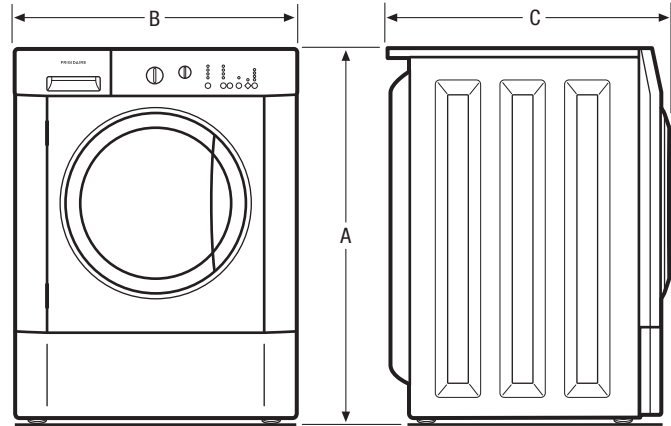

Features	
Total Capacity I.E.C. (Cu.Ft.)	3.7
Controls	Ready-Select™
Washer Drum Interior	Stainless Steel
Interior Light/Door Trim	No/White
Vibration Control System	Yes
Wash System	Tumble Action
Advanced Rinse Technology	Yes
TimeWise™ Technology	Yes
Ready Clean™/Ready Steam™	
Freshwater Rinse	
Stay-Fresh Antimicrobial Seal	Yes
Automatic Temperature Control	Yes
Automatic Water Level Adjustments	
Auto Prewash Detergent Dispenser	
Auto Bleach Dispenser	Yes
Auto Detergent Dispenser	Yes
Auto Fabric Softener Dispenser	Yes
Time Remaining Indicator	
Cycle Status Lights	Yes
Cycle Signal/Cycle Signal "On/Off"	Yes/Yes
Cycle Signal Volume Control	Yes
Door Lock Indicator Light	Yes
Control Lock/Stay-Put Door	Yes/No
Start/Pause/Cancel Buttons	Yes
Energy Saver Option	
Delay Start	8 Hours
Integral Water Heater	
Tumble Speed (RPM)	33/47
Spin Speed (Maximum RPM)	950
Reversible Door	
Sound Package	SilentDesign™
Adjustable Leveling Legs	Yes
Cycles	
Wash Cycles/Specialty Cycles	10/0
Options	
Water Temperature Selections	3
Water Levels	
Spin Speed/Soil Level Selections	4/3
Allergen	
Optional Accessories	
Dryer Stacking Kit	PN# STACKIT7
15" Frigidaire Affinity® Pedestal Drawers	
Classic Black (B)	
Classic White (W)	(W) PN# CFPWD15W
Mobile Home Installation Kit	PN# 137067200
Drain Hose Extension Kit	PN# 137098000
Certifications	
ENERGY STAR®	Yes
NSF® Certified Sanitize/Allergen	
Specifications	
Power Supply Connection Location	Right Top Rear
Water Inlet Connection Location	Left Top Rear
Voltage Rating	120V/60Hz/15A
Connected Load (kW Rating) @ 120 Volts	1.4
Watts @ 120 Volts/Amps @ 120 Volts	1,000/8
Minimum Circuit Required (Amps)	20
Shipping Weight (Approx.)	223 Lbs.

NOTE: For planning purposes only. Always consult local and national electric and plumbing codes. Refer to Product Installation Guide for detailed installation instructions on the web at frigidaire.com.

Product Dimensions	
A - Height (Single)	36"
Height (Stacked)	72"
B - Width	27"
C - Depth	27-3/4"
Depth with Door Open 90°	48-1/2"
Pedestal Dimensions	
A - Height	15-1/4"
B - Width	27"
C - Depth	24"

For use on adequately wired 120V, dedicated circuit having 2-wire service with a separate ground wire. Appliance must be grounded for safe operation.

Accessories information available on the web at frigidaire.com