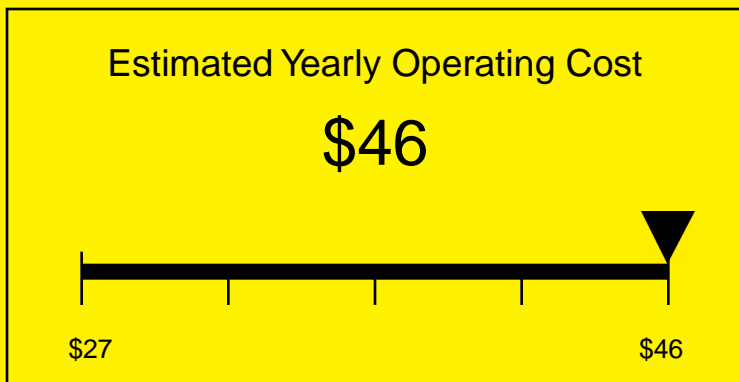

# ENERGYGUIDE

REFRIGERATOR-FREEZER  
Defrost: Cycle

CT66BDPL  
5.1 Cubic Feet

Compare the energy use of this product with others  
before you buy

Your cost will depend on your utility rates

Based on a 2007 U.S. Government national average cost of 10.65 cents per kWh for electricity. Your actual operating cost will vary depending on your local utility rates and your use of the product.