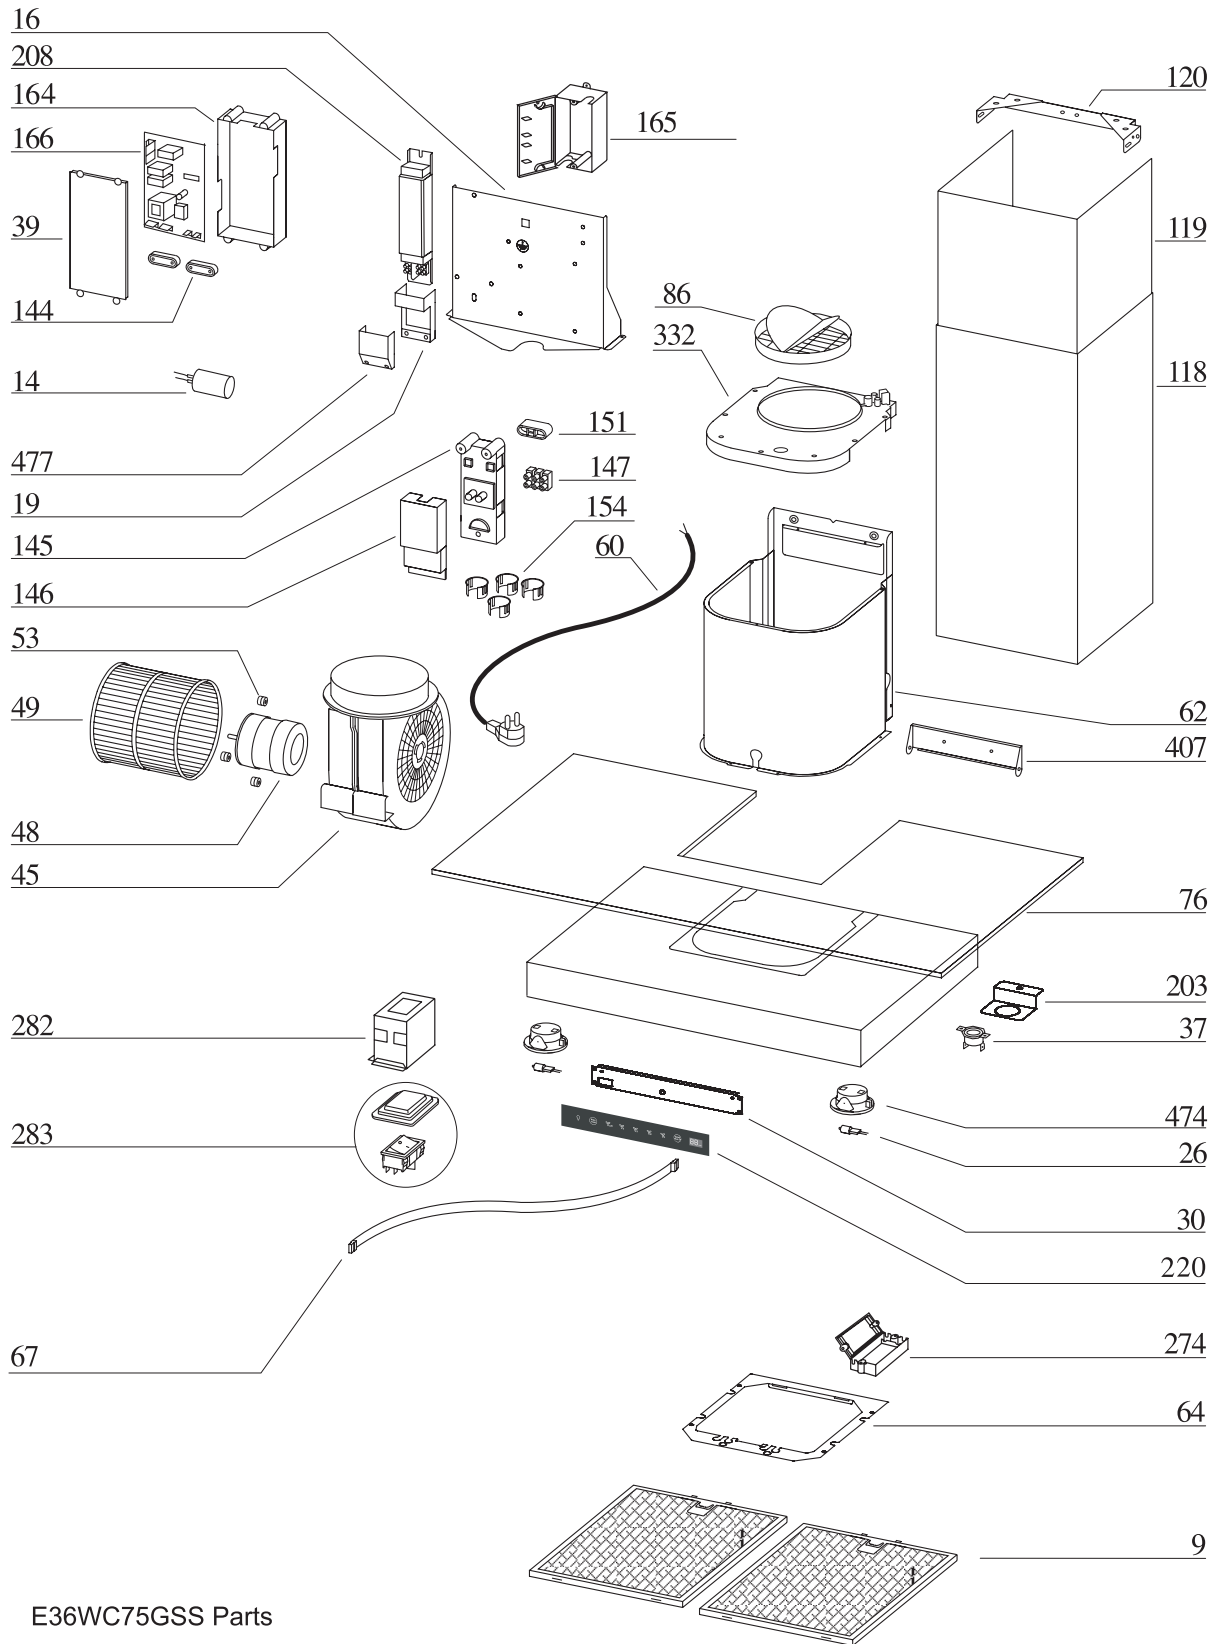

REPLACEMENT PARTS

E36WC75GSS Parts

REPLACEMENT PARTS

POS. NO	PART NO.	DESCRIPTION
9 #	5304455733	Filter, grease, aluminum
14 #	5304454900	Capacitor, motor
16	5304454949	Plate, mounting, electric system
19	5304454950	Bracket, transformer, protector
26	5304454951	Lamp, halogen, 20 W, 12 V
30	5304462833	Control Box, switch board
37 #	5304455734	Thermostat, Heat Sentry
39	5304454954	Cover, electrical box
45	5304454955	Housing, blower fan, scroll
48 #	5304462834	Motor, blower
49 #	5304455031	Blower Wheel, fan
53	5304462835	Washer, motor mount, rubber
60 #	5304454959	Power Cord, electric
62	5304454960	Housing, blower assembly
64	5304475973	Panel, filter support, bracket
67 #	5304462838	Wiring Harness, control panel
76 #	5304462850	Canopy, hood, glass
86 #	5304454974	Discharge Collar, damper
118	5304462851	Chimney, duct cover, lower flue
119	5304462852	Chimney, duct cover, upper flue
120	5304454981	Bracket, chimney mount, top flue
144	5304454982	Clamp, wiring
145	5304454983	Terminal Box, wiring
146	5304454985	Cover, terminal box
147	5304454986	Clamp, wiring junction
151	5304454987	Wire Stop, terminal box
154	5304454988	Clamp, power cord, 8 mm
154	5304455012	Clamp, wiring, 13 mm dia.
164	5304455947	Electrical Box
165	5304454989	Electrical Box, with cover
166#	5304462841	Control Board, printed circuit
203	5304462845	Bracket, thermostat
208#	5304454992	Transformer
220#	5304462840	Switch Assembly, controls
274	5304455009	Fuse box
282	5304462843	Support, main switch
283#	5304462842	Switch Assembly, main
332	5304454996	Cover, blower, duct connector
407	5304454997	Bracket, blower support
474#	5304454999	Housing, lamp receptacle
477	5304455950	Cover, terminal, transformer
*	5304455001	Installation Kit, mtg. hardware
* #	5304455332	Fuse, 5 x 20 mm, 4 Amp, 125 V
* #	5304455333	Fuse Holder

WIRING DIAGRAM