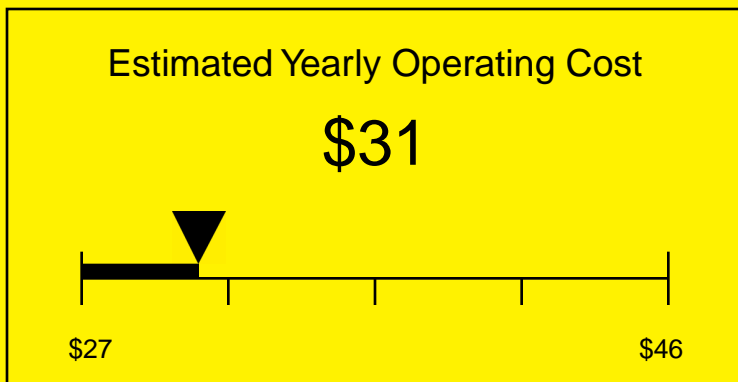

# ENERGYGUIDE

REFRIGERATOR-FREEZER  
Defrost: Cycle

CP35LLF2  
2.9 Cubic Feet

Compare the energy use of this product with others  
before you buy

Your cost will depend on your utility rates

Based on a 2007 U.S. Government national average cost of 10.65 cents per kWh for electricity. Your actual operating cost will vary depending on your local utility rates and your use of the product.