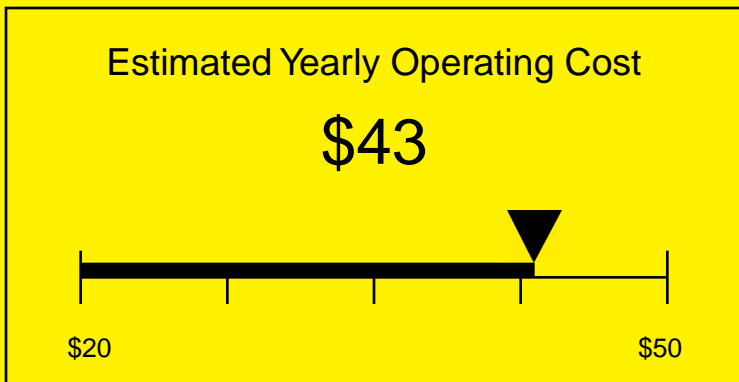

ENERGYGUIDE

REFRIGERATOR
Defrost: Automatic

FF511LBI
4.1 Cubic Feet

Compare the energy use of this product with others
before you buy

Your cost will depend on your utility rates

Based on a 2007 U.S. Government national average cost of 10.65 cents per kWh for electricity. Your actual operating cost will vary depending on your local utility rates and your use of the product.