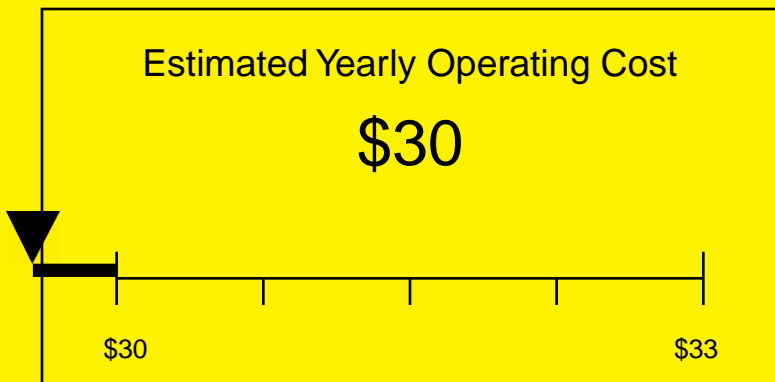

ENERGYGUIDE

FREEZER
Defrost: Manual

CF11ES
10.6 Cubic Feet

Compare the energy use of this product with others
before you buy

278kWh
Estimated Yearly Electricity Use

Your cost will depend on your utility rates

Based on a 2007 U.S. Government national average cost of 10.65 cents per kWh for electricity. Your actual operating cost will vary depending on your local utility rates and your use of the product.