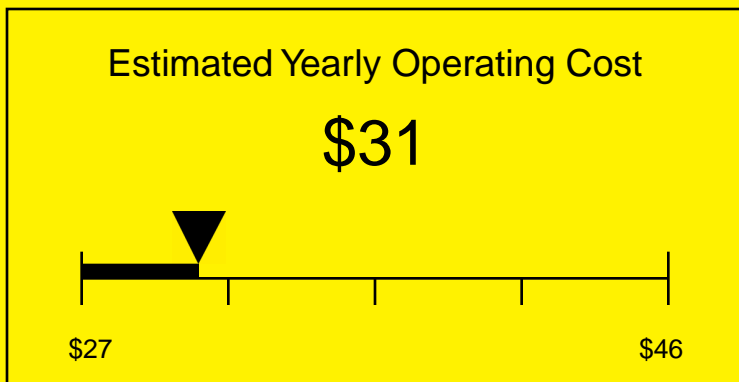

ENERGYGUIDE

REFRIGERATOR-FREEZER
Defrost: Cycle

CP35BLL
2.9 Cubic Feet

Compare the energy use of this product with others
before you buy

Your cost will depend on your utility rates

Based on a 2007 U.S. Government national average cost of 10.65 cents per kWh for electricity. Your actual operating cost will vary depending on your local utility rates and your use of the product.