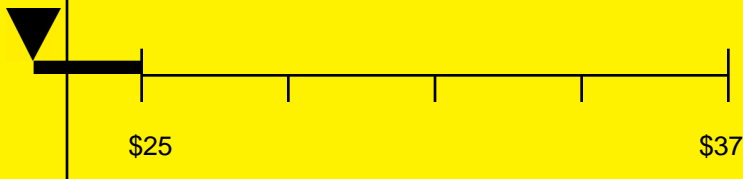

# ENERGYGUIDE

FREEZER  
Defrost: Manual

CF07ES  
6.4 Cubic Feet

Compare the energy use of this product with others  
before you buy

Estimated Yearly Operating Cost

\$23

214kWh

Estimated Yearly Electricity Use

Your cost will depend on your utility rates

Based on a 2007 U.S. Government national average cost of 10.65 cents per kWh for electricity. Your actual operating cost will vary depending on your local utility rates and your use of the product.