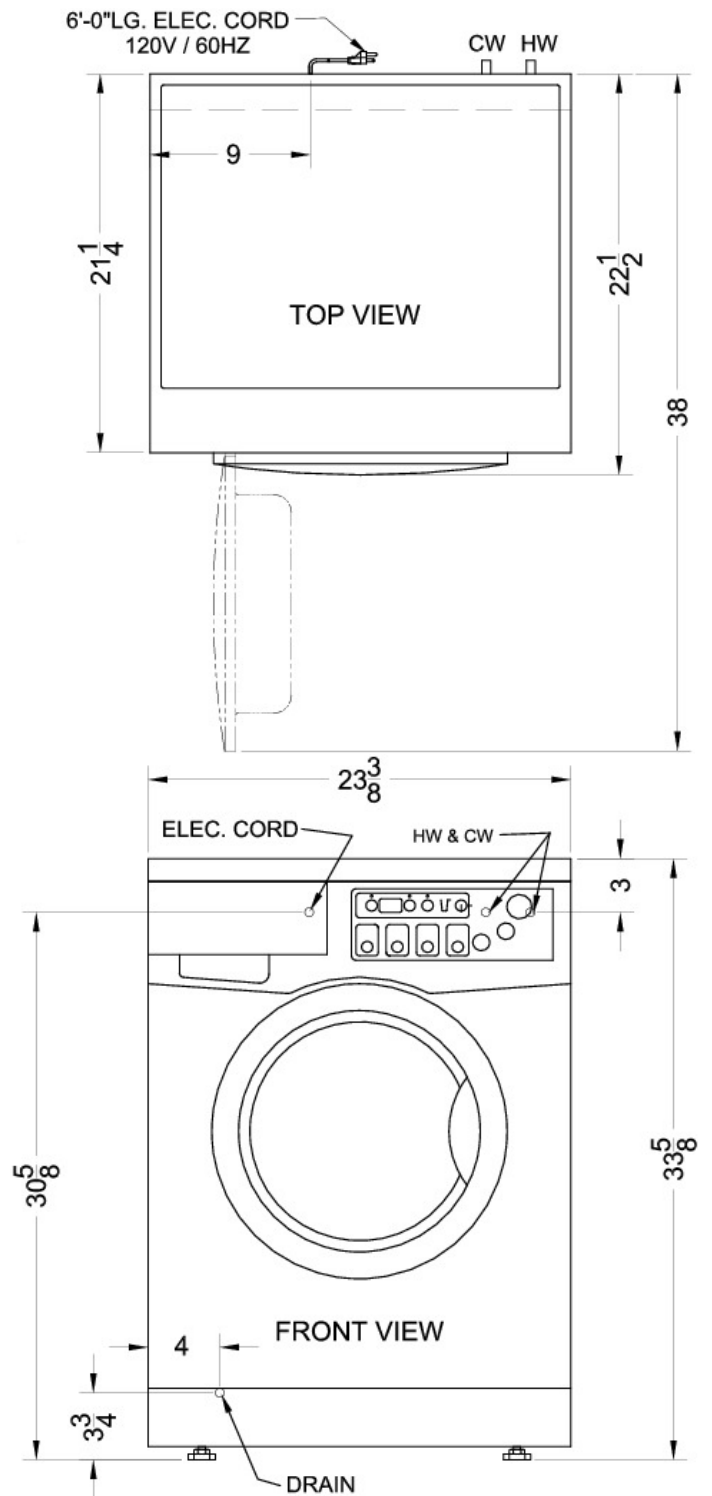

**SPWD1470C**

33.5" x 23.63" x 24.0" (H x W x D)

Combination washer/dryer with slim 24 inch width and 13 1/2 lb. capacity for non-vented use

**Highlights:**

- Durable stainless steel drum handles fabric with care
- Digital controls and time display makes washing simple and clear
- A generous choice of six wash cycles and two dry cycles lets your clothes get the most appropriate cleaning
- Perfectly sized to fit under counters and in tight 24 inch spaces

Stainless steel drum	Durable and elegant, the stainless steel drum holds up cycle after cycle
Slim undercounter dimensions	33 inches high to fit under standard counters and a 23 1/4 inch width for tight spaces
Large capacity	Washes up to 13 1/2 lbs. of fabric
Self-locking door	Protect yourself and your cycle with an easy-to-load door that stays closed during use
Front-loading	Easy to load and energy efficient design
Six wash settings	Choose from Standard, Custom, Quick, Night, Heavy, and Delicate
Two timed dry cycles	Choose 30 or 60 minutes
Digital controls with time display	Easy push buttons make selection simple

## Specifications:

Height	33.5"
Width	23.63"
Depth	24.0"
Shipping Weight	155.0 lbs.
Voltage/Frequency	115 V AC/60 Hz
Energy Usage/Year	200.0 kWh/year
Amps	12.0
Canadian Electrical Safety	ETL-C
US Electrical Safety	UL
Style	Front Loading
Door Window	true
Control Type	Digital
Max Clothes Weight per Wash	11.0 lbs.
Dispenser Compartment	true
Parts/Labor Warranty	1 Year