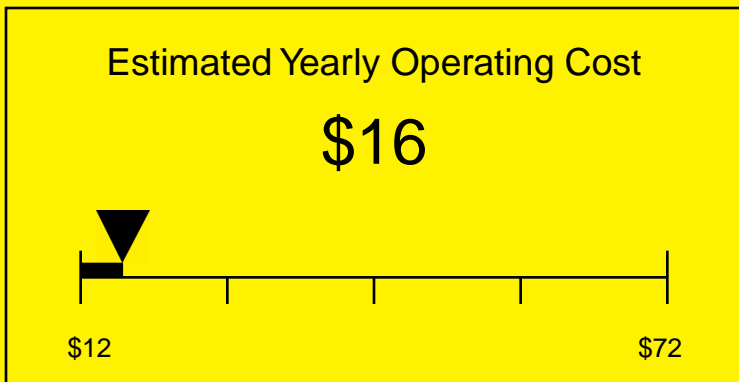

ENERGYGUIDE

None
Defrost: NA

SPW1103ADA
0.0 Cubic Feet

Compare the energy use of this product with others
before you buy

Your cost will depend on your utility rates

Based on a 2007 U.S. Government national average cost of 10.65 cents per kWh for electricity. Your actual operating cost will vary depending on your local utility rates and your use of the product.