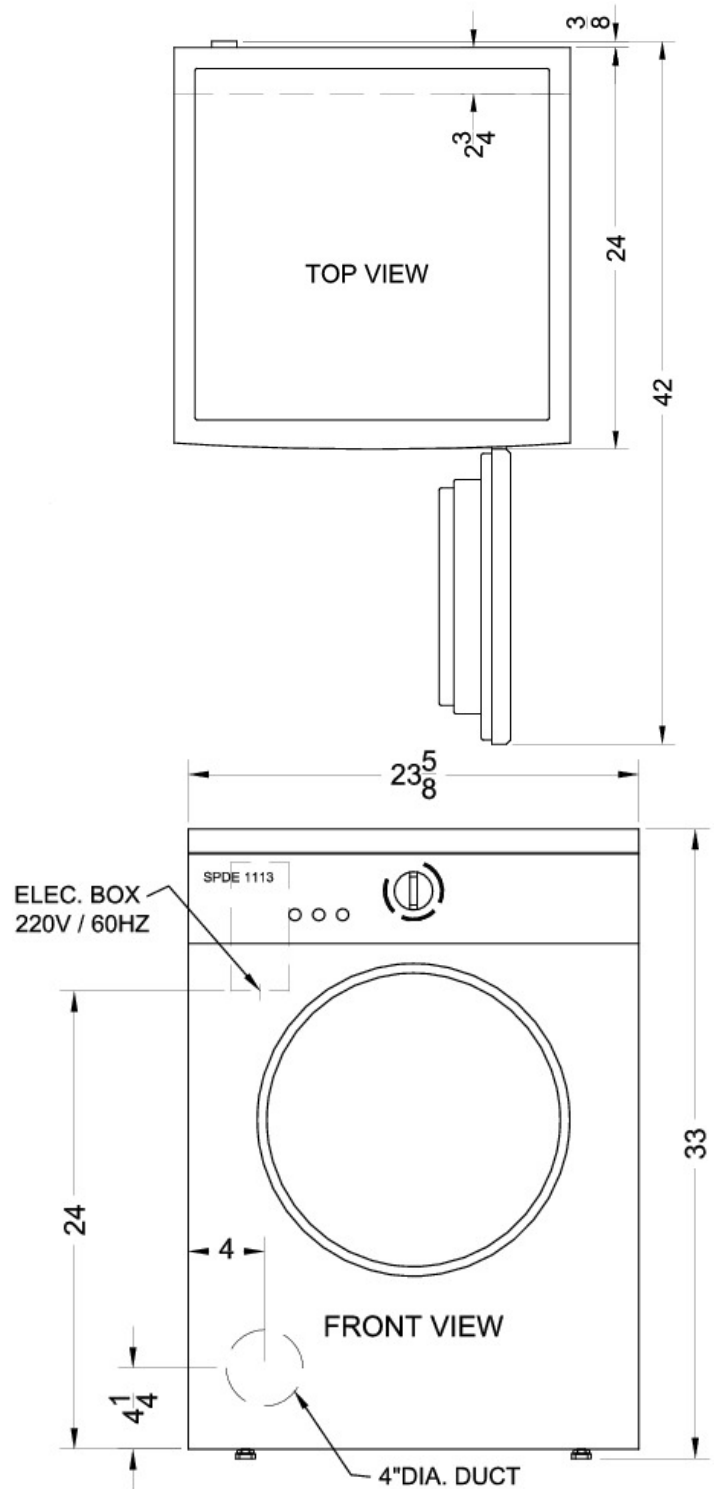

**SPDE1113**

33.5" x 23.63" x 24.0" (H x W x D)

European built front-load dryer for vented use in slim 24" width to match washer SPW1103

**Highlights:**

- Durable stainless steel drum handles fabric with care
- Auto-dry setting saves energy by turning the machine off when your clothes are dry
- Pair with washer SPW1103 for an energy efficient compact set
- Reversible door swing lets you adjust the unit to its location

Matchable to other SUMMIT units	Get a complete stackable or side-by-side laundry set by combining the SPDE1113 with SUMMIT washer SPW1103
Stainless steel drum	Durable and elegant, the stainless steel drum holds up cycle after cycle
Slim undercounter dimensions	Less than 24 inches wide to fit tight spaces, with a 33 1/2 inch height to fit under counters
Three temperature options	Adjust the temperature to the fabric style and make
Timer	Let the dryer keep track of when it's time to change a load
Reversible door	Switch the door swing to best fit your location setup
Removable lint trap	Easy to empty for safer and neater drying
Front-loading	Convenient design uses less energy
Auto-dry setting	Energy efficient sensor automatically turns off the machine when clothes are dry

## Specifications:

Height	33.5"
Width	23.63"
Depth	24.0"
Shipping Weight	95.0 lbs.
Weight	110.0 lbs.
US Electrical Safety	UL
Canadian Electrical Safety	ULC
Style	Front Loading
Control Type	Dial
Vented	true
Reversible Door Swing	true
Parts/Labor Warranty	1 Year