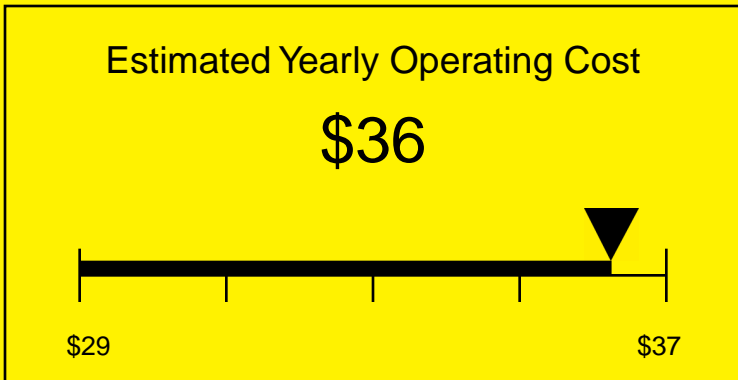

ENERGYGUIDE

REFRIGERATOR-FREEZER
Defrost: Manual

CM40WH
3.9 Cubic Feet

Compare the energy use of this product with others
before you buy

Your cost will depend on your utility rates

Based on a 2007 U.S. Government national average cost of 10.65 cents per kWh for electricity. Your actual operating cost will vary depending on your local utility rates and your use of the product.