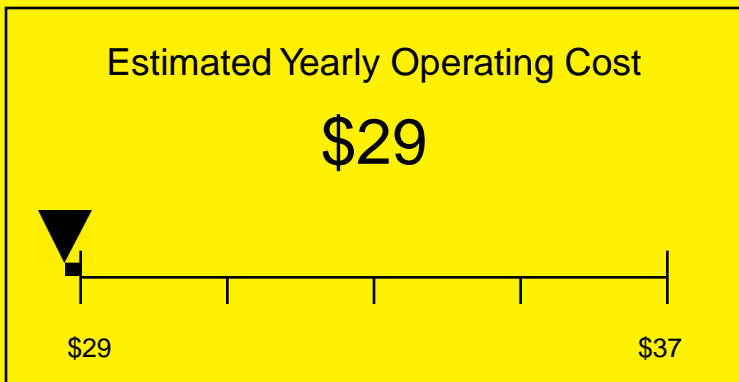

ENERGYGUIDE

REFRIGERATOR-FREEZER
Defrost: Manual

CM420ES
4.1 Cubic Feet

Compare the energy use of this product with others
before you buy

270kWh

Estimated Yearly Electricity Use

Your cost will depend on your utility rates

Based on a 2007 U.S. Government national average cost of 10.65 cents per kWh for electricity. Your actual operating cost will vary depending on your local utility rates and your use of the product.