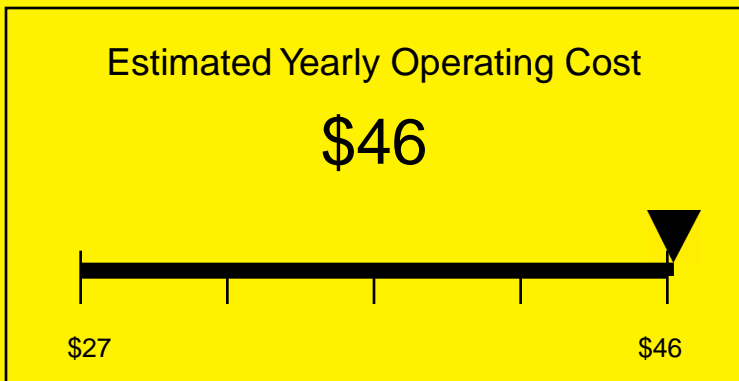

# ENERGYGUIDE

REFRIGERATOR-FREEZER  
Defrost: Cycle

ALB651L  
5.1 Cubic Feet

Compare the energy use of this product with others  
before you buy

Your cost will depend on your utility rates

Based on a 2007 U.S. Government national average cost of 10.65 cents per kWh for electricity. Your actual operating cost will vary depending on your local utility rates and your use of the product.