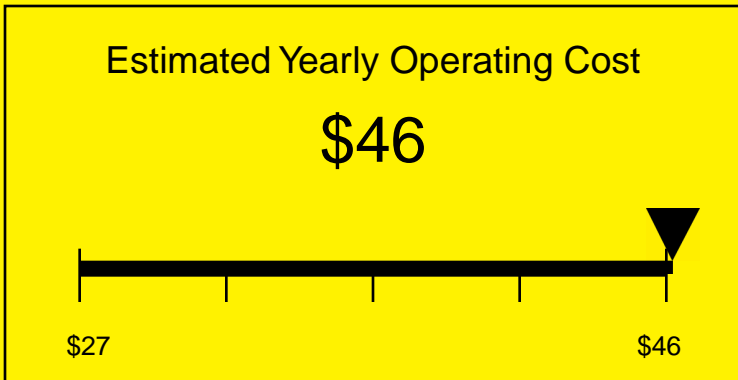

ENERGYGUIDE

REFRIGERATOR-FREEZER
Defrost: Cycle

CT66ADA
5.1 Cubic Feet

Compare the energy use of this product with others
before you buy

Your cost will depend on your utility rates

Based on a 2007 U.S. Government national average cost of 10.65 cents per kWh for electricity. Your actual operating cost will vary depending on your local utility rates and your use of the product.