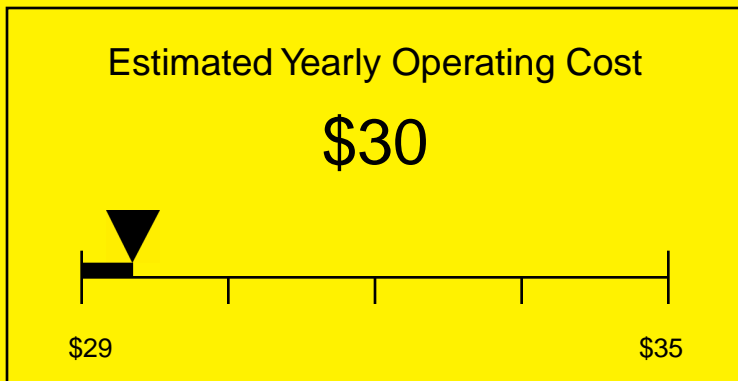

ENERGYGUIDE

None
Defrost: Manual

FS20LGL7VK
1.6 Cubic Feet

Compare the energy use of this product with others
before you buy

Your cost will depend on your utility rates

Based on a 2007 U.S. Government national average cost of 10.65 cents per kWh for electricity. Your actual operating cost will vary depending on your local utility rates and your use of the product.