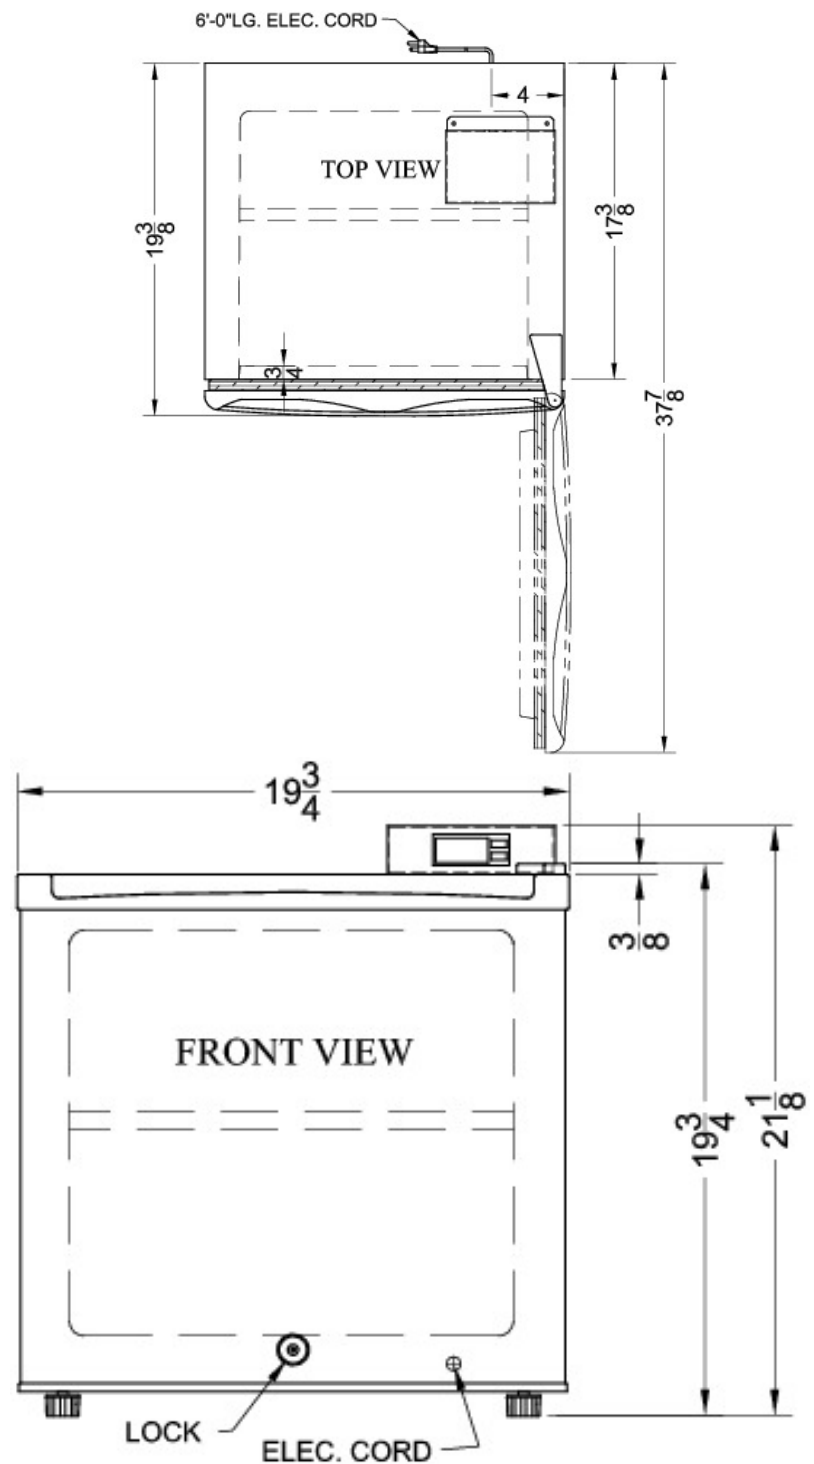

FS20LFROST

22.25" x 19.75" x 21.0" (H x W x D)

Compact beer froster for home use, with digital thermostat preset to 24° F and front lock

Highlights:

Enjoy ice cold aluminum bottled beer stored at 24° F

Precise temperature control with a digital thermostat

Compact "cube" shape fits easily on top of counters

Factory installed lock provides security you can count on

24° F operation	Ideal temperature to hold aluminum bottled beer just above its freezing point
Digital thermostat	Precise temperature management at the touch of a button
Compact size	20 inch footprint in cube shape fits easily above counters
FROSTED decal	Choose from an English or Spanish decal over the front door
Factory installed lock	Keep contents secure with a front lock on the door
Fully finished white cabinet	Allows the unit to be used freestanding
One piece interior liner	Simple cleanup with a seamless liner that won't hold a mess in hidden crevices
Reversible door	Keep your options flexible with a reversible door that is easy to switch when your arrangement changes
Manual defrost	Energy efficient operation
100% CFC free	Environmentally friendly design does not contain ozone-damaging chemicals

Specifications:

Height	22.25"
Width	19.75"
Depth	21.0"
Capacity	1.6 cu.ft.
Ext Depth with Handle	21.0"
Interior Height 1	14.5"
Interior Width 1	15.5"
Interior Depth 1	15.0"
Comp Step Height	8.5"
Comp Step Width	15.5"
Comp Step Depth	7.0"
Shipping Weight	55.0 lbs.
Voltage/Frequency	115 V AC/60 Hz
US Electrical Safety	UL
Door Swing	RHD
Reversible	Yes
Shelf Quantity	1
Adjustable Shelf	true
Shelf Type	Wire
Defrost Type	Manual
Depth with door at 90°	39.5"
Condensor Location	Rear of Unit
Thermostat Type	Digital
Level Legs Quantity	2
Freon Type	R134a
High Side PSI	250.0
Low Side PSI	88.0
Freon Oz	3.17
Parts/Labor Warranty	1 Year
Compressor Warranty	5 Years