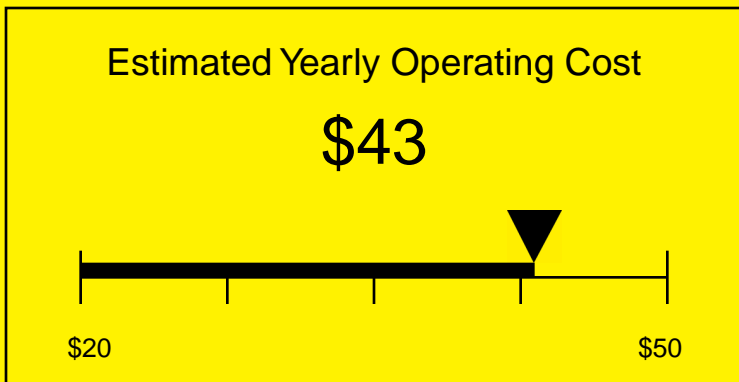

# ENERGYGUIDE

REFRIGERATOR  
Defrost: Automatic

FF521BLADA  
4.1 Cubic Feet

Compare the energy use of this product with others  
before you buy

Your cost will depend on your utility rates

Based on a 2007 U.S. Government national average cost of 10.65 cents per kWh for electricity. Your actual operating cost will vary depending on your local utility rates and your use of the product.