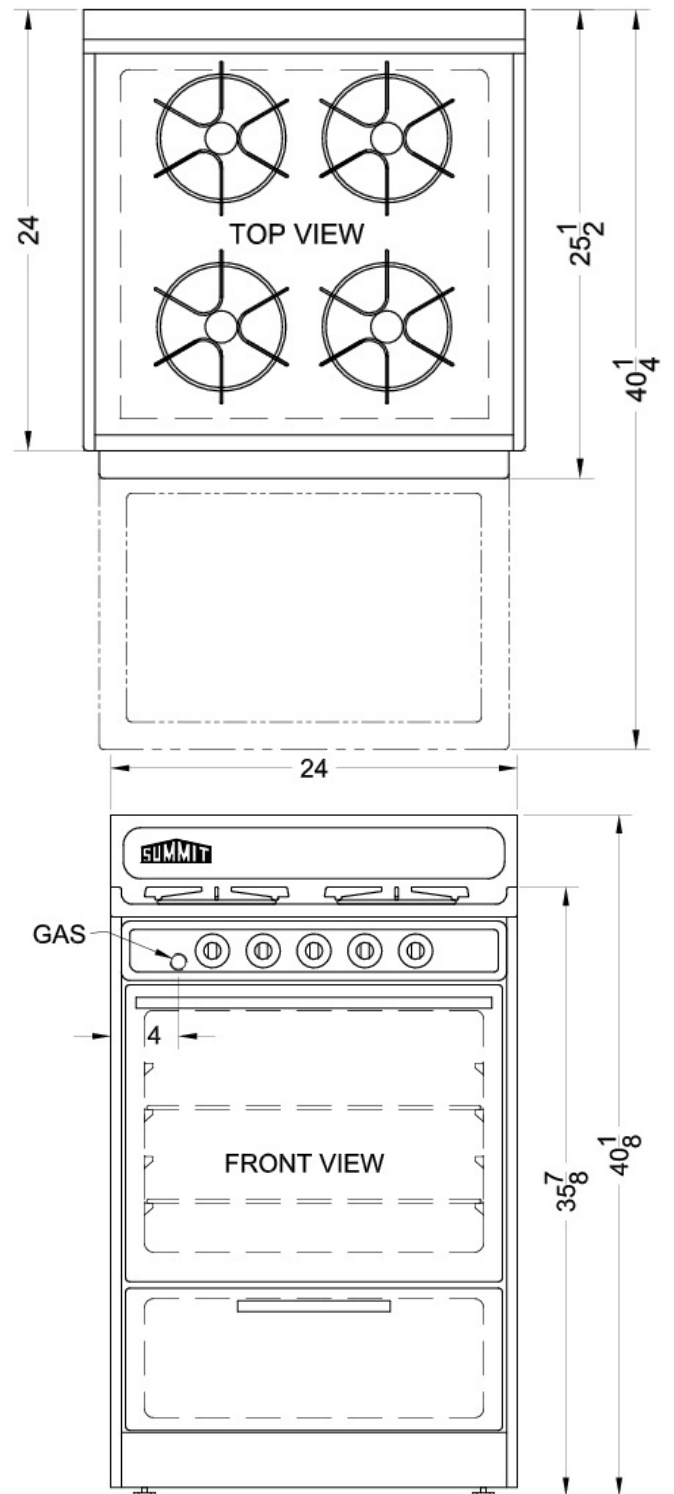

**WNM610**

40.0" x 24.0" x 24.0" (H x W x D)

White gas range in slim 24" width with pilot light ignition

**Highlights:**

- Slim 24 inch width fits easily in small kitchens
- Lower broiler compartment provides even heat distribution
- Porcelain construction on range top and oven for true durability
- Gas range made in the U.S.A.

Slim 24 inch width	Apartment sized to fit in small or galley kitchens
Gas range with pilot light ignition	Natural gas range; can be converted to LP Gas in our shop or ordered with KIT LP for conversion
Porcelain construction	White porcelain removable oven top and door
Broiler drawer	Lower compartment for separate broiling with even heat distribution
Broiler pan included	Two-piece porcelain broiler tray with grease well
Recessed oven door	Smart design limits the depth and protects adjacent cabinets

## Specifications:

Height	40.0"
Width	24.0"
Depth	24.0"
Capacity	2.9 cu.ft.
Shipping Weight	150.0 lbs.
Weight	155.0 lbs.
Fuel Type	Gas
Burner Type	Open
Burner Temperature Control	Dial
Number of Burners	4
Cooktop Surface	Painted
Backsplash	true
Oven Temperature Control	Dial
BTU per Burner	9000
Parts/Labor Warranty	1 Year