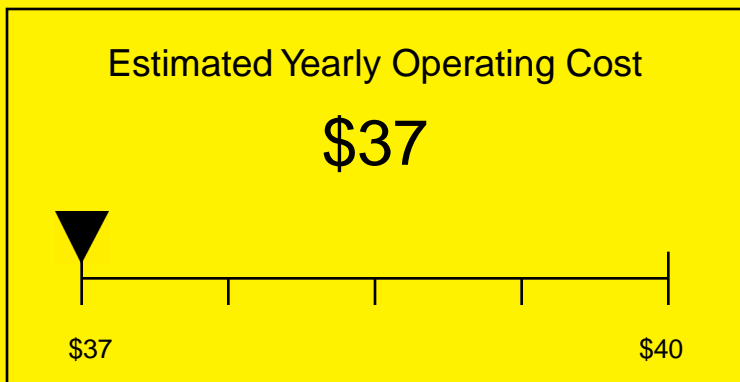

ENERGYGUIDE

REFRIGERATOR
Defrost: Automatic

FFAR10FC7
10.1 Cubic Feet

Compare the energy use of this product with others
before you buy

348kWh

Estimated Yearly Electricity Use

Your cost will depend on your utility rates

Based on a 2007 U.S. Government national average cost of 10.65 cents per kWh for electricity. Your actual operating cost will vary depending on your local utility rates and your use of the product.