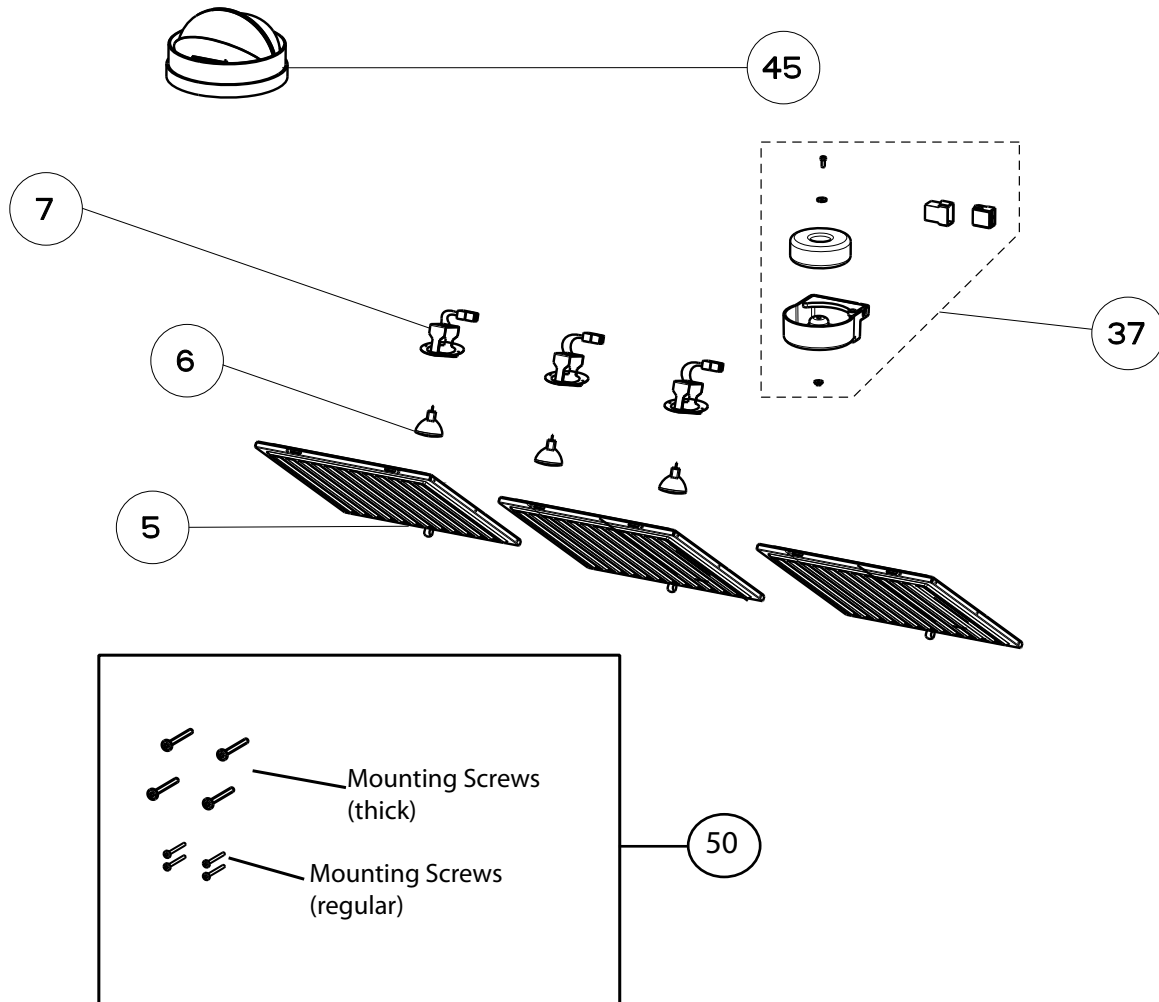

MAGNUM

body components

	Model Number	630003930	630003638	630003639	
Key	Description	24 Stainless	30 Stainless	36 Stainless	Qty Req.
5	Grease filter	133.0018.482	133.0018.482	133.0018.482	24"=2, 30"=2, 36"=3
7	Halogen Lamp	133.0046.418	133.0046.418	133.0046.418	24"=2, 30,36"= 3
8	Lamp holder	133.0065.409	133.0065.409	133.0065.409	24"=2, 30"=3, 36"=3
37	Transformer kit	133.0053.047	133.0053.047	133.0053.047	1
45	Damper	133.0055.994	133.0055.994	133.0055.994	1
50	Mounting Kit Undercounter	133.0084.482	133.0084.482	133.0084.482	1

MAGNUM

switch & motor components

	Model Number	630003930	630003638	630003639	
Key	Description	24 Stainless	30 Stainless	36 Stainless	Qty Req.
101	Switchboard kit	133.0172.187	133.0172.187	133.0172.187	1
105	On / Off switch	133.0054.536	133.0054.536	133.0054.536	2
106	Motor speed switch	133.0054.538	133.0054.538	133.0054.538	1
303	Capacitor	133.0060.648	133.0060.648	133.0060.648	1
303	Capacitor (S - W Serial #)	133.0056.000	133.0056.000	133.0056.000	1
399	Motor group	133.0055.998	133.0055.998	133.0055.998	1