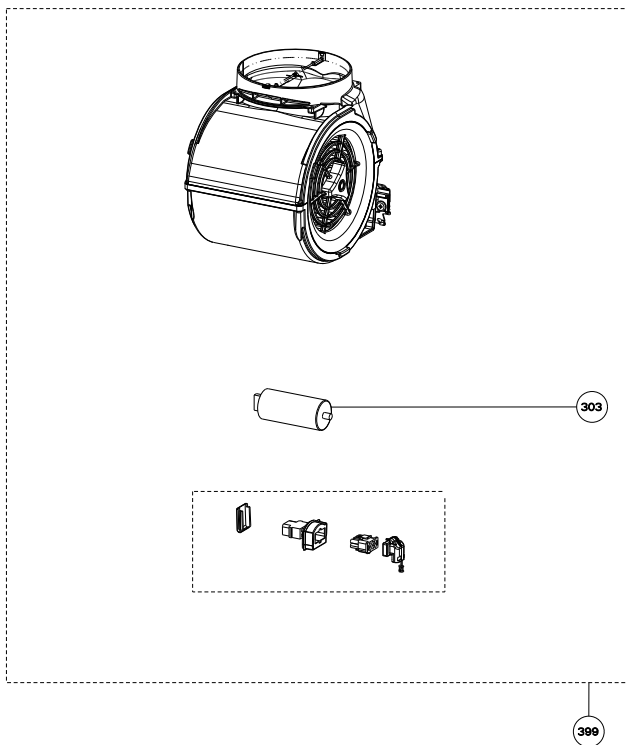

MAGNUM

body components

	Model Number	630003930	630003638	630003639	
Key	Description	24 Stainless	30 Stainless	36 Stainless	Qty Req.
5	Grease filter	133.0018.482	133.0018.482	133.0018.482	24"=2, 30"=2, 36"=3
7	Halogen Lamp	133.0046.418	133.0046.418	133.0046.418	24"=2, 30,36"= 3
8	Lamp holder	133.0065.409	133.0065.409	133.0065.409	24"=2, 30"=3, 36"=3
37	Transformer kit	133.0053.047	133.0053.047	133.0053.047	1
45	Damper	133.0055.994	133.0055.994	133.0055.994	1
50	Mounting Kit Undercounter	133.0084.482	133.0084.482	133.0084.482	1

MAGNUM

switch & motor components

	Model Number	630003930	630003638	630003639	
Key	Description	24 Stainless	30 Stainless	36 Stainless	Qty Req.
101	Switchboard kit	133.0172.187	133.0172.187	133.0172.187	1
105	On / Off switch	133.0054.536	133.0054.536	133.0054.536	2
106	Motor speed switch	133.0054.538	133.0054.538	133.0054.538	1
303	Capacitor	133.0060.648	133.0060.648	133.0060.648	1
303	Capacitor (S - W Serial #)	133.0056.000	133.0056.000	133.0056.000	1
399	Motor group	133.0055.998	133.0055.998	133.0055.998	1