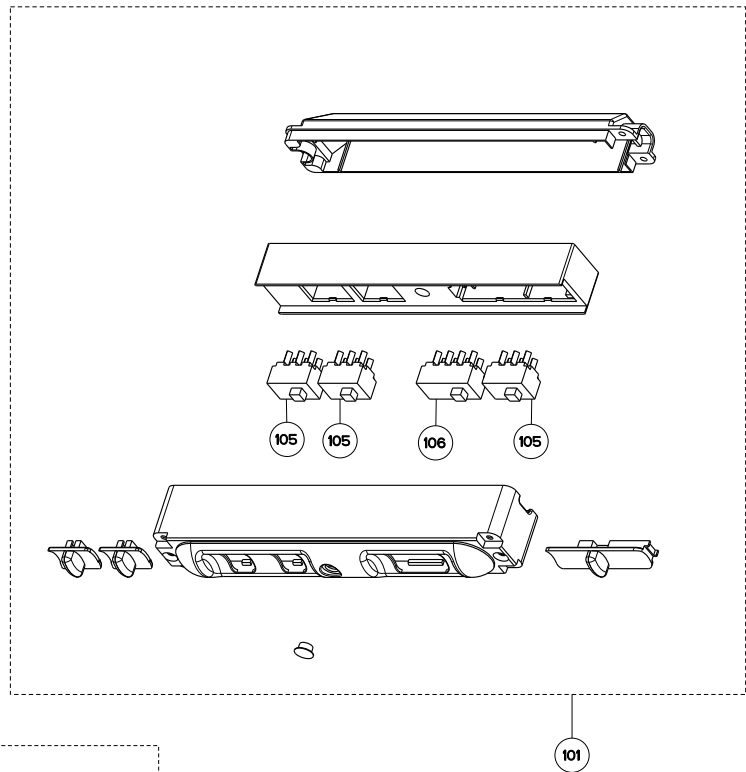

MAGNUM

body components

	Model Number	630003930	630003638	630003639	
Key	Description	24 Stainless	30 Stainless	36 Stainless	Qty Req.
5	Grease filter	133.0018.482	133.0018.482	133.0018.482	24"=2, 30"=2, 36"=3
7	Halogen Lamp	133.0046.418	133.0046.418	133.0046.418	24"=2, 30,36"= 3
8	Lamp holder	133.0065.409	133.0065.409	133.0065.409	24"=2, 30"=3, 36"=3
37	Transformer kit	133.0053.047	133.0053.047	133.0053.047	1
45	Damper	133.0055.994	133.0055.994	133.0055.994	1
50	Mounting Kit Undercounter	133.0084.482	133.0084.482	133.0084.482	1

MAGNUM

switch & motor components

	Model Number	630003930	630003638	630003639	
Key	Description	24 Stainless	30 Stainless	36 Stainless	Qty Req.
101	Switchboard kit	133.0172.187	133.0172.187	133.0172.187	1
105	On / Off switch	133.0054.536	133.0054.536	133.0054.536	2
106	Motor speed switch	133.0054.538	133.0054.538	133.0054.538	1
303	Capacitor	133.0060.648	133.0060.648	133.0060.648	1
303	Capacitor (S - W Serial #)	133.0056.000	133.0056.000	133.0056.000	1
399	Motor group	133.0055.998	133.0055.998	133.0055.998	1