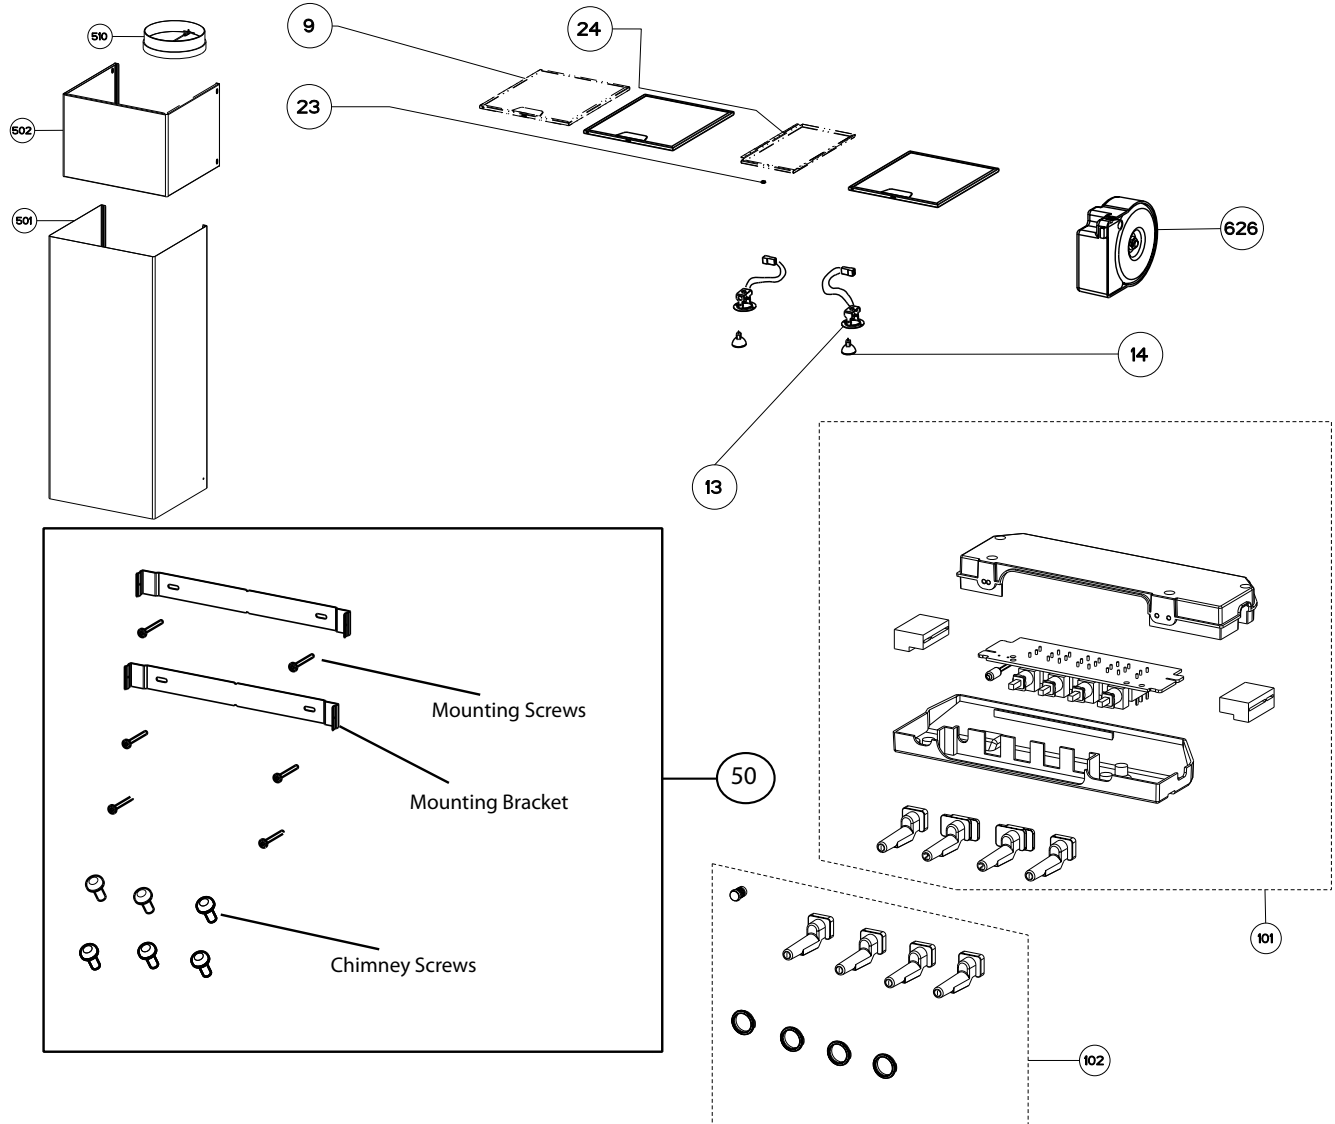

DAMA

body / switch / chimney components

	Model Number	630006451	630006251	630006502	630006503	
Key	Description	30	36	30 - 280 cfm	36 - 280 cfm	Qty Req.
9	Grease Filter	133.0060.902	133.0060.902	133.0060.902	133.0060.902	2=30", 3=36"
13	Lampholder	133.0056.061	133.0056.061	133.0052.517	133.0052.517	2
14	Halogen Lamp	133.0046.418	133.0046.418	133.0046.418	133.0046.418	2
23	Stopper	133.0017.608		133.0017.608		1
24	Filter Spacer and Latch	133.0061.496		133.0061.496		1
50	Mounting Kit Easy Cube	133.0084.478	133.0084.478	133.0084.478	133.0084.478	1
101	Switchboard Kit	133.0056.179	133.0056.179	133.0052.515	133.0052.515	1
102	Button and Trim ring kit	133.0052.513	133.0052.513	133.0052.513	133.0052.513	1
501	Lower Chimney	133.0057.242	133.0057.242	133.0057.242	133.0057.242	1
502	Upper Chimney	133.0018.357	133.0018.357	133.0018.357	133.0018.357	1
510	Damper	133.0055.994	133.0055.994	133.0055.994	133.0055.994	1
626	Transformer kit	133.0052.516	133.0052.516	133.0052.516	133.0052.516	1

DAMA
motor components

399

399

	Model Number	630006451	630006251	630006502	630006503	
Key	Description	30	36	30 - 280 cfm	36 - 280 cfm	Qty Req.
302	Impeller Kit (2 in kit)			133.0052.519	133.0052.519	1
303	Capacitor	133.0060.648	133.0060.648	133.0060.648	133.0060.648	1
303	Capacitor (S - W serial #)	133.0056.000	133.0056.000	133.0056.000	133.0056.000	1
305	Motor Rubbers Kit (2 in kit)			133.0051.603	133.0051.603	1
399	Motor Kit	133.0055.998	133.0055.998	133.0052.518	133.0052.518	1