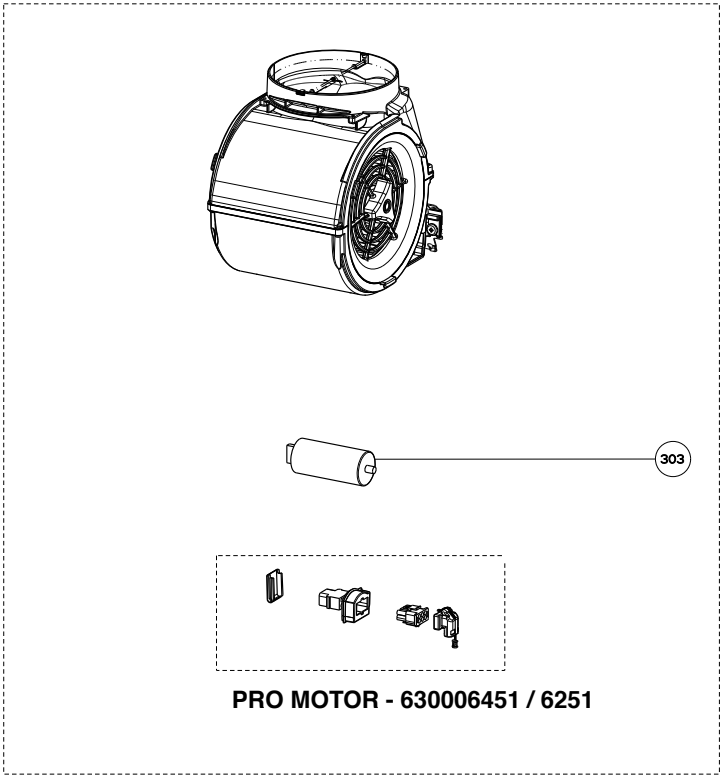

DAMA

body / switch / chimney components

	Model Number	630006451	630006251	630006502	630006503	
Key	Description	30	36	30 - 280 cfm	36 - 280 cfm	Qty Req.
9	Grease Filter	133.0060.902	133.0060.902	133.0060.902	133.0060.902	2=30", 3=36"
13	Lampholder	133.0056.061	133.0056.061	133.0052.517	133.0052.517	2
14	Halogen Lamp	133.0046.418	133.0046.418	133.0046.418	133.0046.418	2
23	Stopper	133.0017.608		133.0017.608		1
24	Filter Spacer and Latch	133.0061.496		133.0061.496		1
50	Mounting Kit Easy Cube	133.0084.478	133.0084.478	133.0084.478	133.0084.478	1
101	Switchboard Kit	133.0056.179	133.0056.179	133.0052.515	133.0052.515	1
102	Button and Trim ring kit	133.0052.513	133.0052.513	133.0052.513	133.0052.513	1
501	Lower Chimney	133.0057.242	133.0057.242	133.0057.242	133.0057.242	1
502	Upper Chimney	133.0018.357	133.0018.357	133.0018.357	133.0018.357	1
510	Damper	133.0055.994	133.0055.994	133.0055.994	133.0055.994	1
626	Transformer kit	133.0052.516	133.0052.516	133.0052.516	133.0052.516	1

DAMA
motor components

399

399

	Model Number	630006451	630006251	630006502	630006503	
Key	Description	30	36	30 - 280 cfm	36 - 280 cfm	Qty Req.
302	Impeller Kit (2 in kit)			133.0052.519	133.0052.519	1
303	Capacitor	133.0060.648	133.0060.648	133.0060.648	133.0060.648	1
303	Capacitor (S - W serial #)	133.0056.000	133.0056.000	133.0056.000	133.0056.000	1
305	Motor Rubbers Kit (2 in kit)			133.0051.603	133.0051.603	1
399	Motor Kit	133.0055.998	133.0055.998	133.0052.518	133.0052.518	1