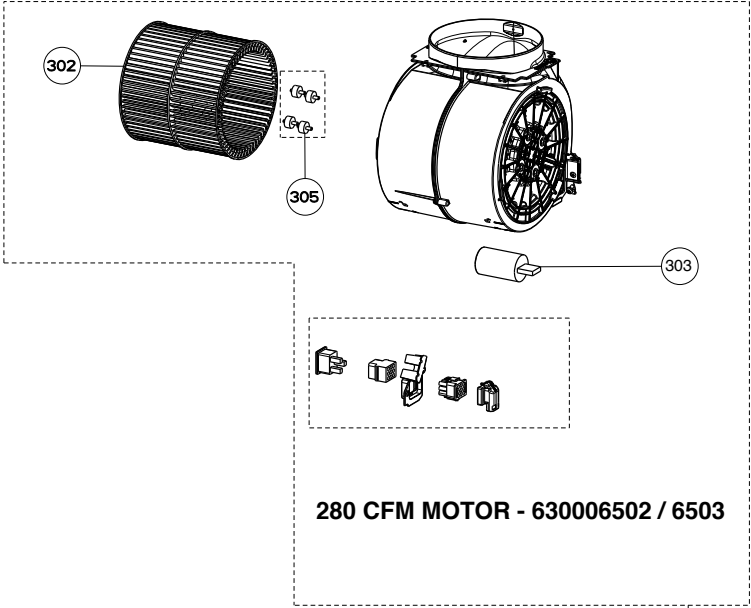

DAMA

body / switch / chimney components

	Model Number	630006451	630006251	630006502	630006503	
Key	Description	30	36	30 - 280 cfm	36 - 280 cfm	Qty Req.
9	Grease Filter	133.0060.902	133.0060.902	133.0060.902	133.0060.902	2=30", 3=36"
13	Lampholder	133.0056.061	133.0056.061	133.0052.517	133.0052.517	2
14	Halogen Lamp	133.0046.418	133.0046.418	133.0046.418	133.0046.418	2
23	Stopper	133.0017.608		133.0017.608		1
24	Filter Spacer and Latch	133.0061.496		133.0061.496		1
50	Mounting Kit Easy Cube	133.0084.478	133.0084.478	133.0084.478	133.0084.478	1
101	Switchboard Kit	133.0056.179	133.0056.179	133.0052.515	133.0052.515	1
102	Button and Trim ring kit	133.0052.513	133.0052.513	133.0052.513	133.0052.513	1
501	Lower Chimney	133.0057.242	133.0057.242	133.0057.242	133.0057.242	1
502	Upper Chimney	133.0018.357	133.0018.357	133.0018.357	133.0018.357	1
510	Damper	133.0055.994	133.0055.994	133.0055.994	133.0055.994	1
626	Transformer kit	133.0052.516	133.0052.516	133.0052.516	133.0052.516	1

DAMA
motor components

399

399

	Model Number	630006451	630006251	630006502	630006503	
Key	Description	30	36	30 - 280 cfm	36 - 280 cfm	Qty Req.
302	Impeller Kit (2 in kit)			133.0052.519	133.0052.519	1
303	Capacitor	133.0060.648	133.0060.648	133.0060.648	133.0060.648	1
303	Capacitor (S - W serial #)	133.0056.000	133.0056.000	133.0056.000	133.0056.000	1
305	Motor Rubbers Kit (2 in kit)			133.0051.603	133.0051.603	1
399	Motor Kit	133.0055.998	133.0055.998	133.0052.518	133.0052.518	1