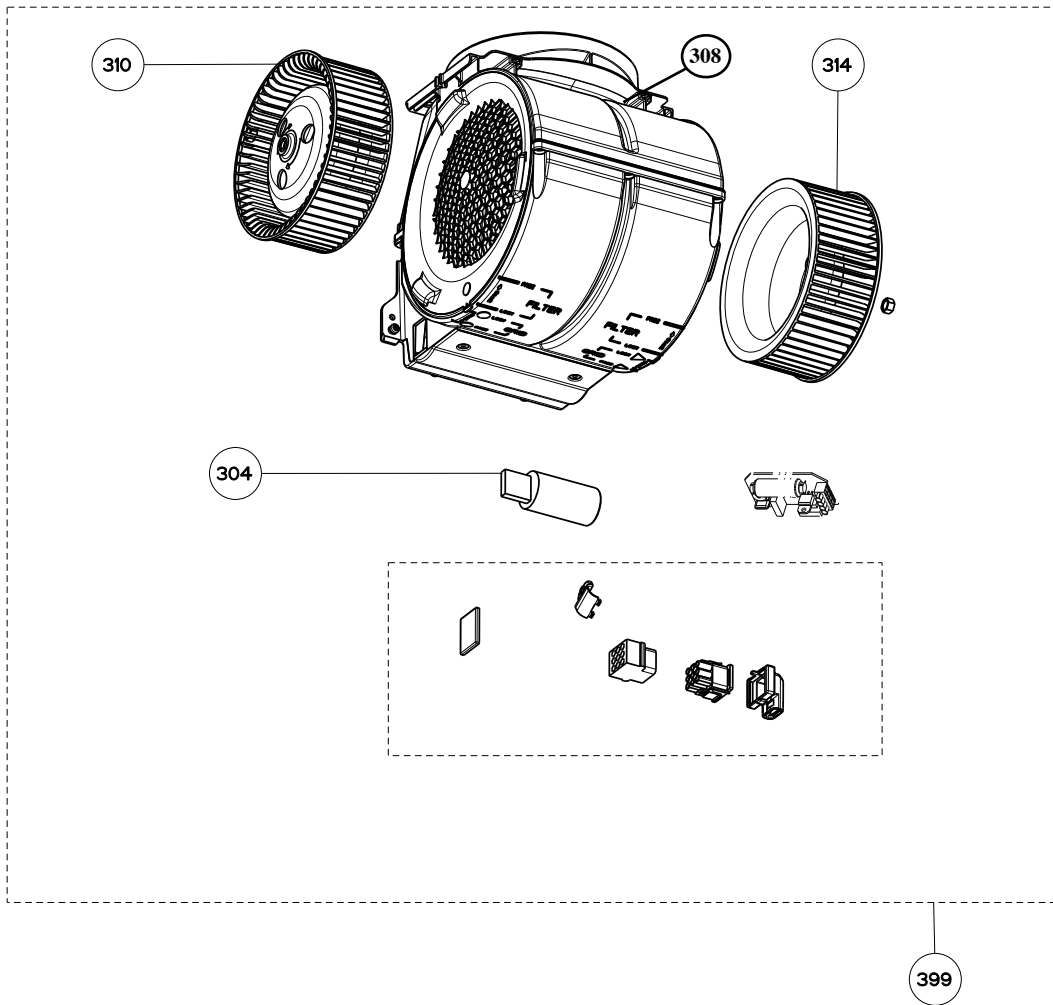

SYNTHESIS

motor components

		500 CFM MODELS						280 CFM MODELS		
Model Number		630001186	630002593	630002595	630001187	630002594	630002596	630002458	630002459	
Key	Description	30 Stainless	30 White	30 Black	36 Stainless	36 White	36 Black	30 Stainless	36 Stainless	Qty Req.
304	Capacitor	133.0068.611	133.0068.611	133.0068.611	133.0068.611	133.0068.611	133.0068.611	133.0068.611	133.0068.611	1
308	Motor	133.0073.611	133.0073.611	133.0073.611	133.0073.611	133.0073.611	133.0073.611	133.0073.611	133.0073.611	1
310	Left Impeller (SX)	133.0064.539	133.0064.539	133.0064.539	133.0064.539	133.0064.539	133.0064.539	133.0064.539	133.0064.539	1
314	Right Impeller (DX)	133.0064.540	133.0064.540	133.0064.540	133.0064.540	133.0064.540	133.0064.540	133.0064.540	133.0064.540	1
399	Motor group	133.0064.537	133.0064.537	133.0064.537	133.0064.537	133.0064.537	133.0064.537	133.0064.537	133.0064.537	1