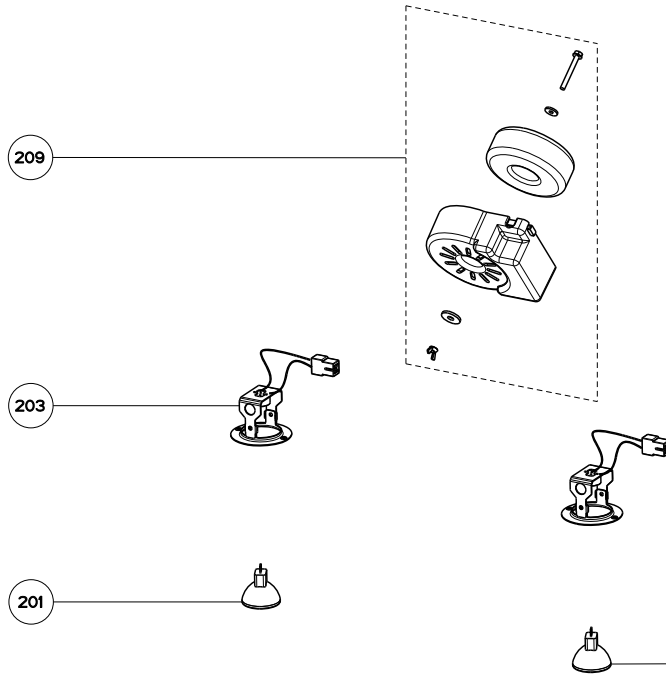

# SYNTHESIS

body components

		500 CFM MODELS						280 CFM MODELS		
Model Number		630001186	630002593	630002595	630001187	630002594	630002596	630002458	630002459	
Key	Description	30 Stainless	30 White	30 Black	36 Stainless	36 White	36 Black	30 Stainless	36 Stainless	Qty Req.
10	Lower chimney	133.0072.331	133.0072.332	133.0072.335	133.0072.331	133.0072.332	133.0072.335	133.0072.331	133.0072.331	1
11	Upper chimney	133.0017.173	133.0018.370	133.0064.091	133.0017.173	133.0018.370	133.0064.091	133.0017.173	133.0017.173	1
14	Damper	133.0055.994	133.0055.994	133.0055.994	133.0055.994	133.0055.994	133.0055.994	133.0055.994	133.0055.994	1
18	Grease filter	133.0060.902	133.0060.902	133.0060.902	133.0060.902	133.0060.902	133.0060.902	133.0060.902	133.0060.902	2=30", 3=36"
50	Mounting Kit Synthesis	133.0084.475	133.0084.475	133.0084.476	133.0084.475	133.0084.475	133.0084.476	133.0084.475	133.0084.475	1

# SYNTHESIS

switch / light components

		500 CFM MODELS						280 CFM MODELS		
	Model Number	630001186	630002593	630002595	630001187	630002594	630002596	630002458	630002459	
Key	Description	30 Stainless	30 White	30 Black	36 Stainless	36 White	36 Black	30 Stainless	36 Stainless	Qty Req.
101	Switch kit	133.0051.608	133.0051.608	133.0051.608	133.0051.608	133.0051.608	133.0051.608	133.0064.545	133.0064.545	1
105	On / Off Switch	133.0054.536	133.0054.536	133.0054.536	133.0054.536	133.0054.536	133.0054.536	133.0054.536	133.0054.536	500 cfm=3, 280 cfm= 2
106	Motor Speed Switch	133.0054.538	133.0054.538	133.0054.538	133.0054.538	133.0054.538	133.0054.538	133.0063.603	133.0063.603	1
201	Halogen Lamp	133.0046.418	133.0046.418	133.0046.418	133.0046.418	133.0046.418	133.0046.418	133.0046.418	133.0046.418	2
203	Lamp holder	133.0057.313	133.0057.313	133.0057.313	133.0057.313	133.0057.313	133.0057.313	133.0057.313	133.0057.313	2
209	Transformer kit	133.0052.516	133.0052.516	133.0052.516	133.0052.516	133.0052.516	133.0052.516	133.0052.516	133.0052.516	1