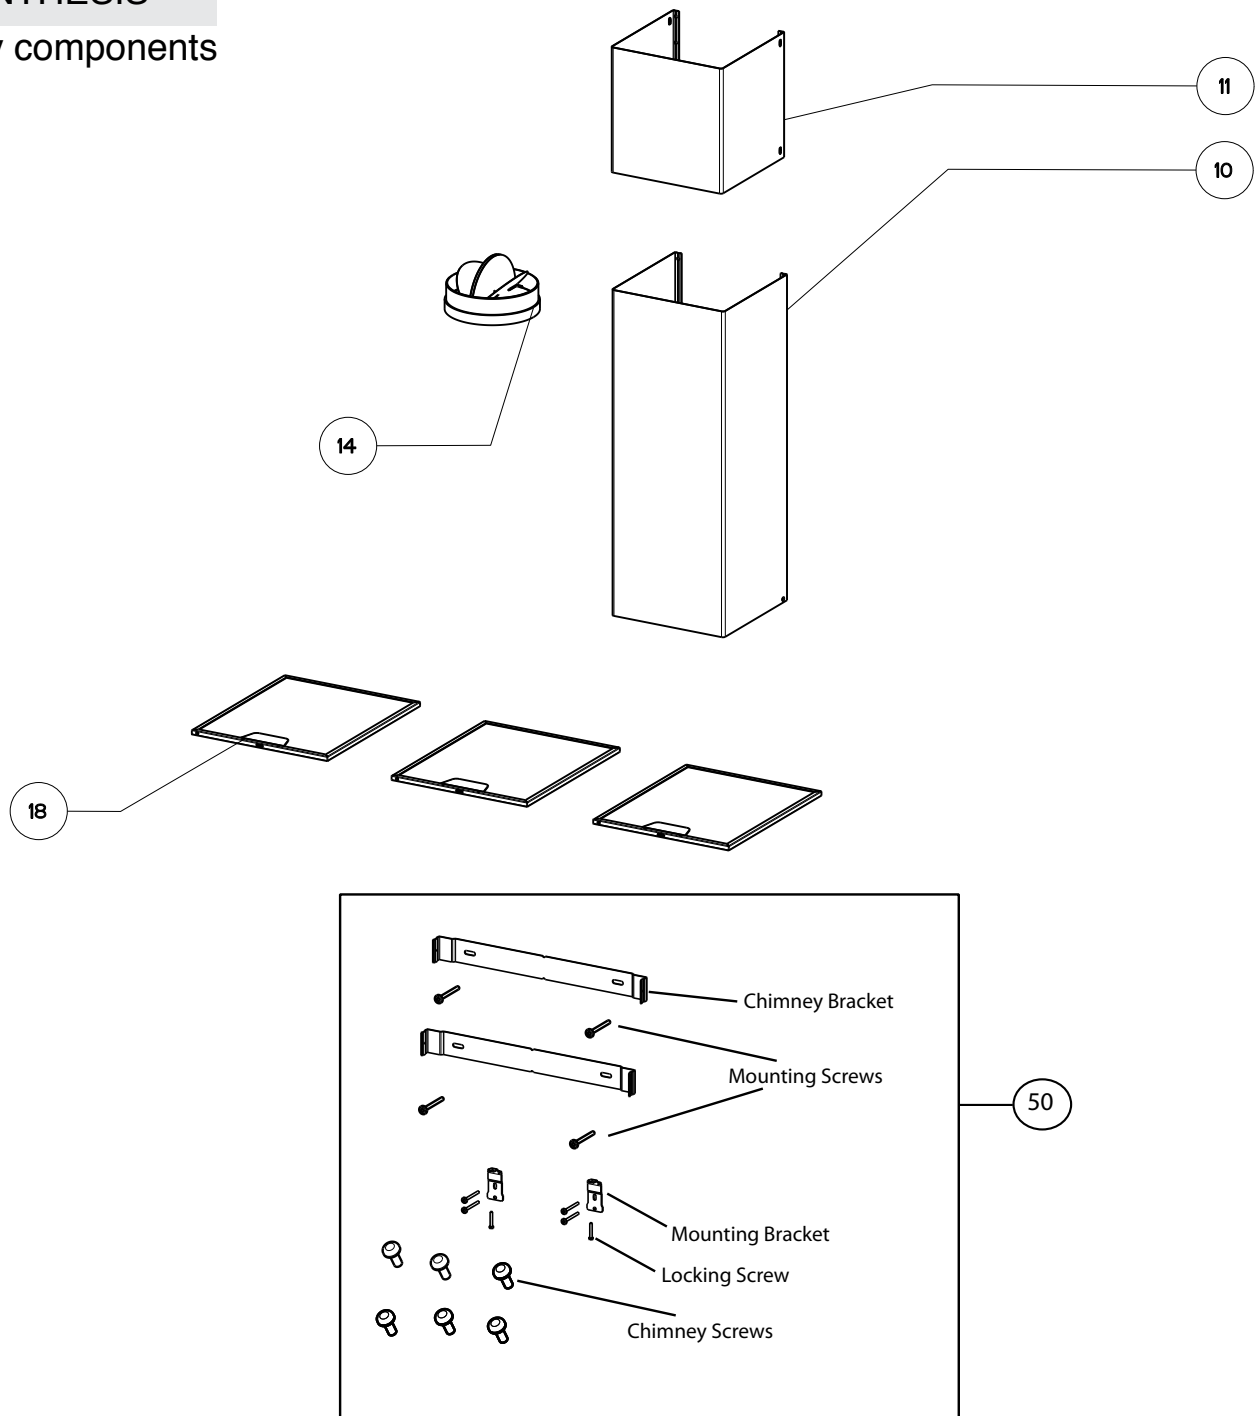

# SYNTHESIS

body components

		500 CFM MODELS						280 CFM MODELS		
Model Number		630001186	630002593	630002595	630001187	630002594	630002596	630002458	630002459	
Key	Description	30 Stainless	30 White	30 Black	36 Stainless	36 White	36 Black	30 Stainless	36 Stainless	Qty Req.
10	Lower chimney	133.0072.331	133.0072.332	133.0072.335	133.0072.331	133.0072.332	133.0072.335	133.0072.331	133.0072.331	1
11	Upper chimney	133.0017.173	133.0018.370	133.0064.091	133.0017.173	133.0018.370	133.0064.091	133.0017.173	133.0017.173	1
14	Damper	133.0055.994	133.0055.994	133.0055.994	133.0055.994	133.0055.994	133.0055.994	133.0055.994	133.0055.994	1
18	Grease filter	133.0060.902	133.0060.902	133.0060.902	133.0060.902	133.0060.902	133.0060.902	133.0060.902	133.0060.902	2=30", 3=36"
50	Mounting Kit Synthesis	133.0084.475	133.0084.475	133.0084.476	133.0084.475	133.0084.475	133.0084.476	133.0084.475	133.0084.475	1

# SYNTHESIS

switch / light components

		500 CFM MODELS						280 CFM MODELS		
	Model Number	630001186	630002593	630002595	630001187	630002594	630002596	630002458	630002459	
Key	Description	30 Stainless	30 White	30 Black	36 Stainless	36 White	36 Black	30 Stainless	36 Stainless	Qty Req.
101	Switch kit	133.0051.608	133.0051.608	133.0051.608	133.0051.608	133.0051.608	133.0051.608	133.0064.545	133.0064.545	1
105	On / Off Switch	133.0054.536	133.0054.536	133.0054.536	133.0054.536	133.0054.536	133.0054.536	133.0054.536	133.0054.536	500 cfm=3, 280 cfm= 2
106	Motor Speed Switch	133.0054.538	133.0054.538	133.0054.538	133.0054.538	133.0054.538	133.0054.538	133.0063.603	133.0063.603	1
201	Halogen Lamp	133.0046.418	133.0046.418	133.0046.418	133.0046.418	133.0046.418	133.0046.418	133.0046.418	133.0046.418	2
203	Lamp holder	133.0057.313	133.0057.313	133.0057.313	133.0057.313	133.0057.313	133.0057.313	133.0057.313	133.0057.313	2
209	Transformer kit	133.0052.516	133.0052.516	133.0052.516	133.0052.516	133.0052.516	133.0052.516	133.0052.516	133.0052.516	1

# SYNTHESIS