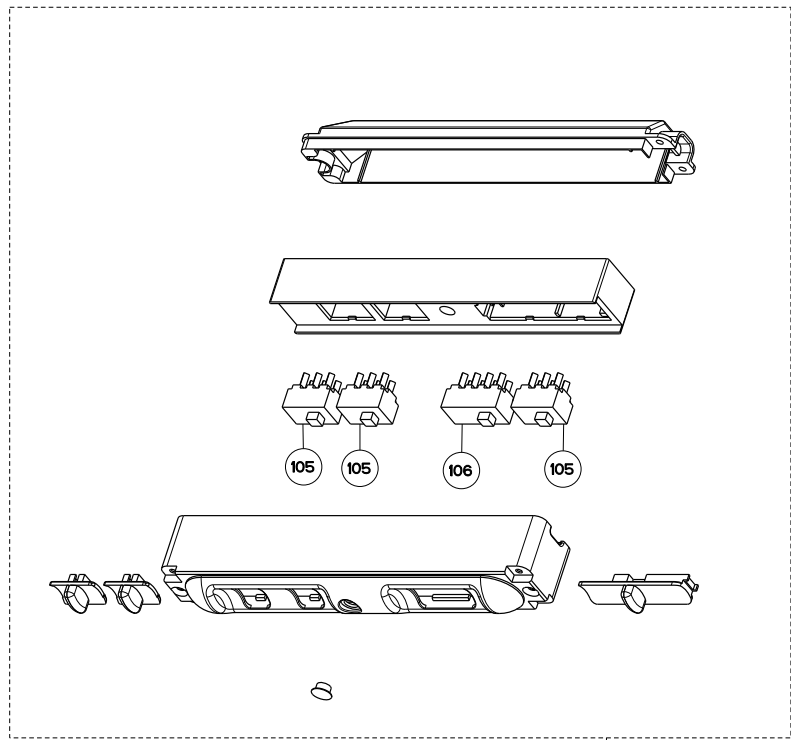

# SYNTHESIS

body components

		500 CFM MODELS						280 CFM MODELS		
Model Number		630001186	630002593	630002595	630001187	630002594	630002596	630002458	630002459	
Key	Description	30 Stainless	30 White	30 Black	36 Stainless	36 White	36 Black	30 Stainless	36 Stainless	Qty Req.
10	Lower chimney	133.0072.331	133.0072.332	133.0072.335	133.0072.331	133.0072.332	133.0072.335	133.0072.331	133.0072.331	1
11	Upper chimney	133.0017.173	133.0018.370	133.0064.091	133.0017.173	133.0018.370	133.0064.091	133.0017.173	133.0017.173	1
14	Damper	133.0055.994	133.0055.994	133.0055.994	133.0055.994	133.0055.994	133.0055.994	133.0055.994	133.0055.994	1
18	Grease filter	133.0060.902	133.0060.902	133.0060.902	133.0060.902	133.0060.902	133.0060.902	133.0060.902	133.0060.902	2=30", 3=36"
50	Mounting Kit Synthesis	133.0084.475	133.0084.475	133.0084.476	133.0084.475	133.0084.475	133.0084.476	133.0084.475	133.0084.475	1

# SYNTHESIS

switch / light components

		500 CFM MODELS						280 CFM MODELS		
	Model Number	630001186	630002593	630002595	630001187	630002594	630002596	630002458	630002459	
Key	Description	30 Stainless	30 White	30 Black	36 Stainless	36 White	36 Black	30 Stainless	36 Stainless	Qty Req.
101	Switch kit	133.0051.608	133.0051.608	133.0051.608	133.0051.608	133.0051.608	133.0051.608	133.0064.545	133.0064.545	1
105	On / Off Switch	133.0054.536	133.0054.536	133.0054.536	133.0054.536	133.0054.536	133.0054.536	133.0054.536	133.0054.536	500 cfm=3, 280 cfm= 2
106	Motor Speed Switch	133.0054.538	133.0054.538	133.0054.538	133.0054.538	133.0054.538	133.0054.538	133.0063.603	133.0063.603	1
201	Halogen Lamp	133.0046.418	133.0046.418	133.0046.418	133.0046.418	133.0046.418	133.0046.418	133.0046.418	133.0046.418	2
203	Lamp holder	133.0057.313	133.0057.313	133.0057.313	133.0057.313	133.0057.313	133.0057.313	133.0057.313	133.0057.313	2
209	Transformer kit	133.0052.516	133.0052.516	133.0052.516	133.0052.516	133.0052.516	133.0052.516	133.0052.516	133.0052.516	1