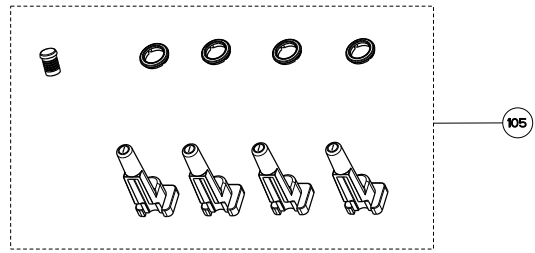

## body/chimney components

	Model Number	630001429	
Key	Description	36 X 28 Stainless	Qty Req.
1	Grease Filter	133.0018.482	3
4	Halogen Lamp	133.0046.418	4
5	wiring box	133.0016.977	2
9	Lamp holder Kit	133.0056.061	4
507	Upper chimney	133.0059.727	1
512	Lower chimney	133.0059.733	1
514	Damper	133.0055.994	1
626	Transformer kit	133.0052.578	1

## motor and switch components

	Model Number	630001429	
Key	Description	36 X 28 Stainless	Qty Req.
105	Push button kit	133.0052.513	1
199	Switchboard kit	133.0062.137	1
303	Capacitor	133.0060.648	1
303	Capacitor (S - W Serial #)	133.0056.000	1
399	Motor group	133.0055.998	1

**DIAMANTE ISOLA**  
 installation hardware

	<b>Model Number</b>	<b>630001429</b>	
<b>Key</b>	<b>Description</b>	<b>36 X 28 Stainless</b>	<b>Qty Req.</b>
	Mounting Kit Island	133.0084.479	1
A	4 Bolts to Attach Canopy to Chimney		1
B	Wood Shelf Nut		1
C	Wood Shelf Washer		1
D	Wood Shelf Bolt		1
E	Wood Screw		1
F	Connector Box w/screws		1
G	Chimney Screws		1