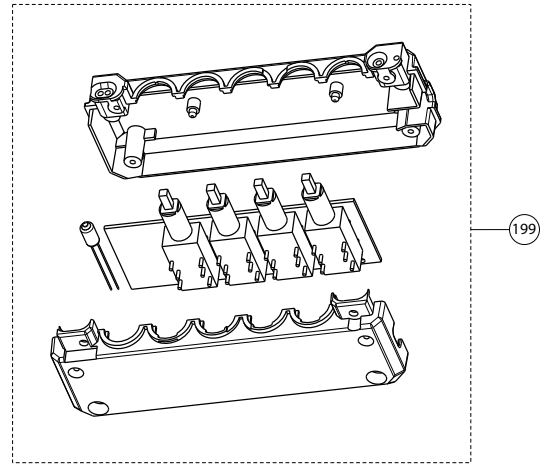

## body/chimney components

	Model Number	630001429	
Key	Description	36 X 28 Stainless	Qty Req.
1	Grease Filter	133.0018.482	3
4	Halogen Lamp	133.0046.418	4
5	wiring box	133.0016.977	2
9	Lamp holder Kit	133.0056.061	4
507	Upper chimney	133.0059.727	1
512	Lower chimney	133.0059.733	1
514	Damper	133.0055.994	1
626	Transformer kit	133.0052.578	1

## motor and switch components

	Model Number	630001429	
Key	Description	36 X 28 Stainless	Qty Req.
105	Push button kit	133.0052.513	1
199	Switchboard kit	133.0062.137	1
303	Capacitor	133.0060.648	1
303	Capacitor (S - W Serial #)	133.0056.000	1
399	Motor group	133.0055.998	1