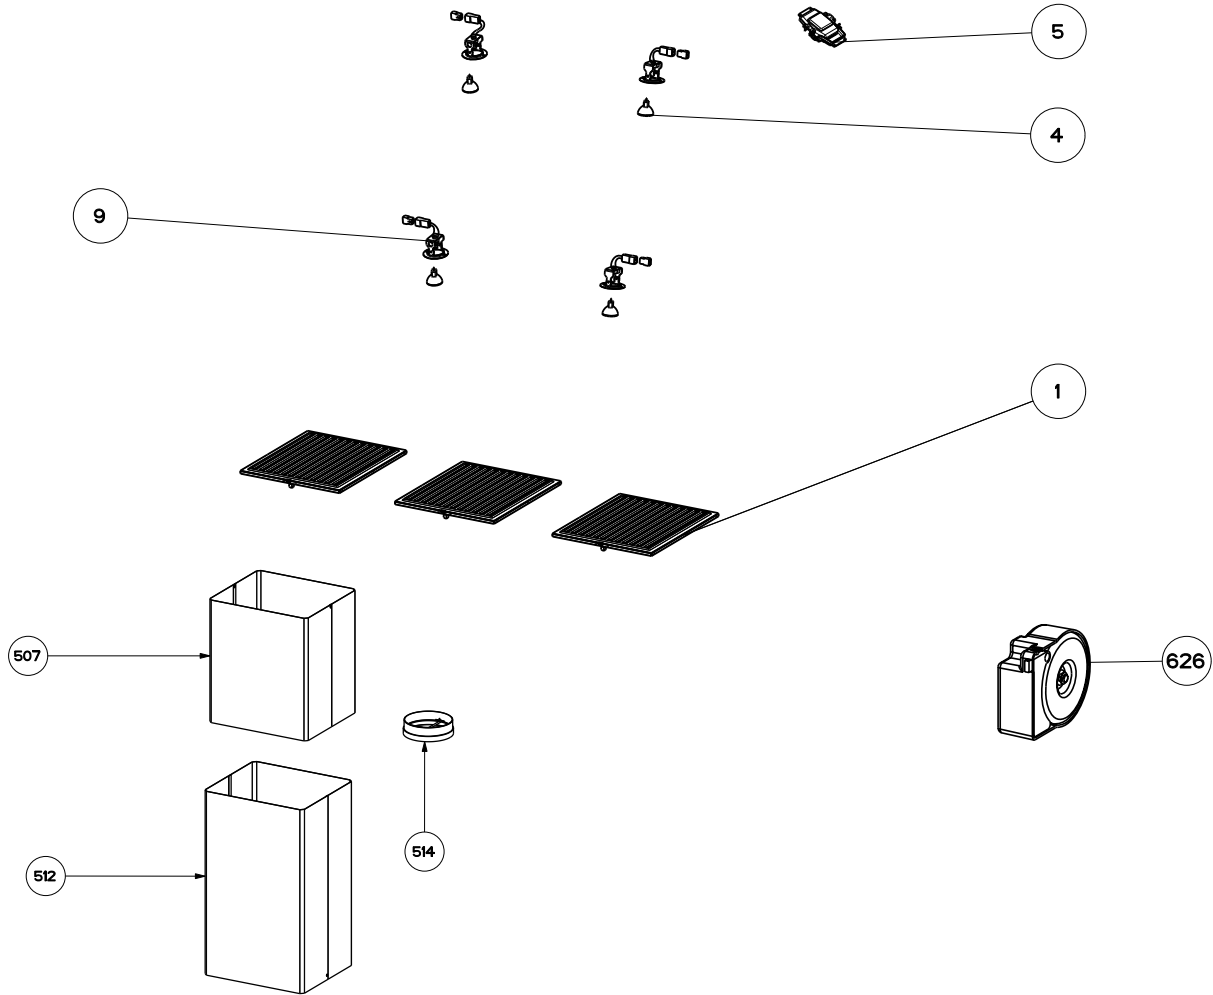

# DIAMANTE ISOLA

## body/chimney components

	Model Number	630001429	
Key	Description	36 X 28 Stainless	Qty Req.
1	Grease Filter	133.0018.482	3
4	Halogen Lamp	133.0046.418	4
5	wiring box	133.0016.977	2
9	Lamp holder Kit	133.0056.061	4
507	Upper chimney	133.0059.727	1
512	Lower chimney	133.0059.733	1
514	Damper	133.0055.994	1
626	Transformer kit	133.0052.578	1

## motor and switch components

	Model Number	630001429	
Key	Description	36 X 28 Stainless	Qty Req.
105	Push button kit	133.0052.513	1
199	Switchboard kit	133.0062.137	1
303	Capacitor	133.0060.648	1
303	Capacitor (S - W Serial #)	133.0056.000	1
399	Motor group	133.0055.998	1