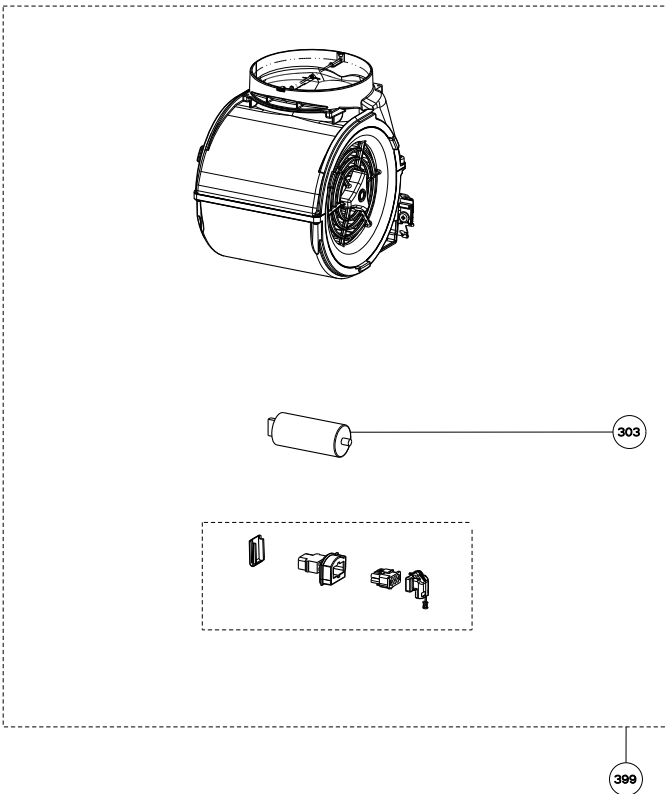

## body/chimney components

	Model Number	630001429	
Key	Description	36 X 28 Stainless	Qty Req.
1	Grease Filter	133.0018.482	3
4	Halogen Lamp	133.0046.418	4
5	wiring box	133.0016.977	2
9	Lamp holder Kit	133.0056.061	4
507	Upper chimney	133.0059.727	1
512	Lower chimney	133.0059.733	1
514	Damper	133.0055.994	1
626	Transformer kit	133.0052.578	1

## motor and switch components

	Model Number	630001429	
Key	Description	36 X 28 Stainless	Qty Req.
105	Push button kit	133.0052.513	1
199	Switchboard kit	133.0062.137	1
303	Capacitor	133.0060.648	1
303	Capacitor (S - W Serial #)	133.0056.000	1
399	Motor group	133.0055.998	1