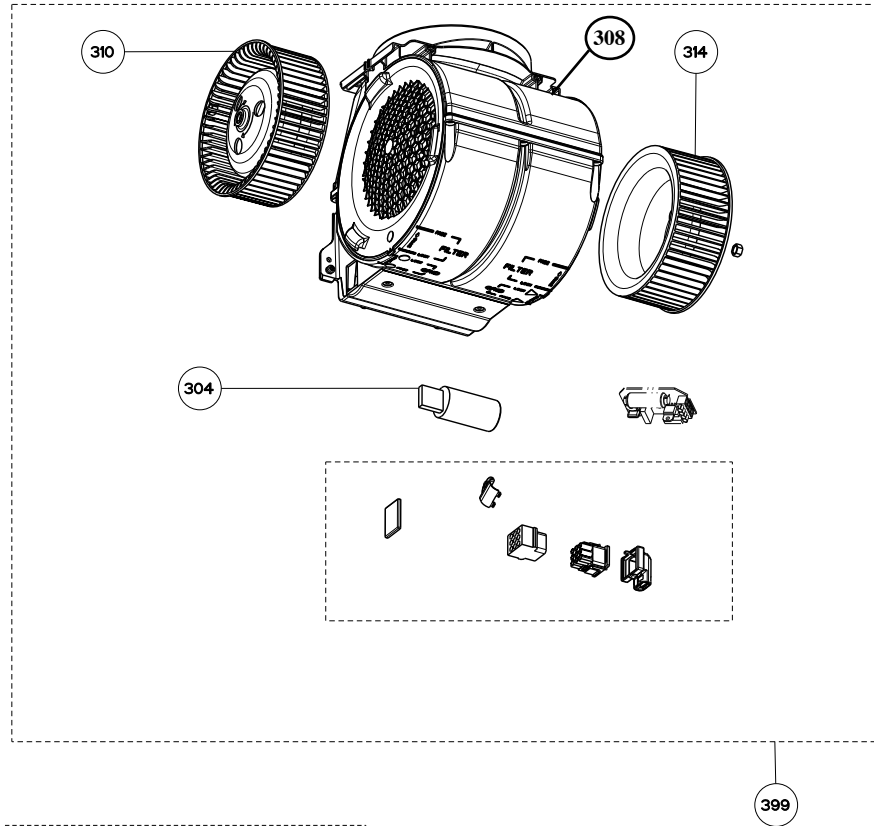

INCA HC SS

body components

	Model Number	630002752	
Key	Description	29 Stainless	Qty Req.
1	Grease filter	133.0081.905	3
2	Halogen Lamp	133.0046.418	2
4	Lamp holder	133.0056.061	2
8	Transformer kit	133.0072.595	1
10	Hinge Clips Kit (2 in kit)	133.0078.993	1
21	Vent grate	133.0016.964	1
22	Damper	133.0055.994	1
50	Mounting Kit Screws Inca	133.0084.481	1

INCA HC SS

switch / motor components

Key	Model Number	630002752	
Key	Description	29 Stainless	Qty Req.
199	Control board kit	133.0073.631	1
101	Black Button kit	133.0085.485	1
102	Black Control Box	133.0157.446	1
103	Gray Control Box	133.0157.447	1
304	Capacitor	133.0068.611	1
308	Motor	133.0073.611	1
310	Left Impeller (SX)	133.0064.539	1
314	Right Impeller (DX)	133.0064.540	1
399	Motor Kit	133.0073.630	1