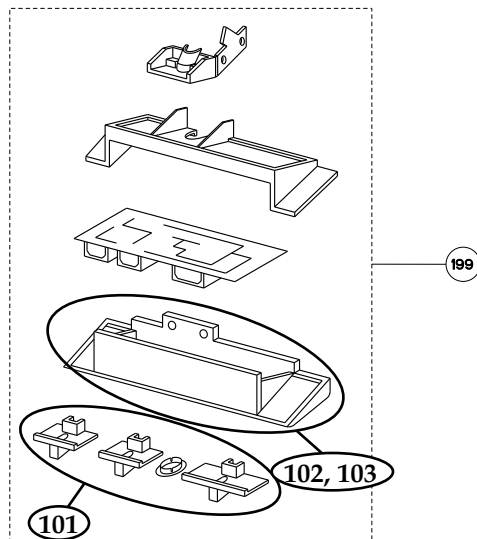

INCA HC SS

body components

	Model Number	630002752	
Key	Description	29 Stainless	Qty Req.
1	Grease filter	133.0081.905	3
2	Halogen Lamp	133.0046.418	2
4	Lamp holder	133.0056.061	2
8	Transformer kit	133.0072.595	1
10	Hinge Clips Kit (2 in kit)	133.0078.993	1
21	Vent grate	133.0016.964	1
22	Damper	133.0055.994	1
50	Mounting Kit Screws Inca	133.0084.481	1

INCA HC SS

switch / motor components

Key	Model Number	630002752	
Key	Description	29 Stainless	Qty Req.
199	Control board kit	133.0073.631	1
101	Black Button kit	133.0085.485	1
102	Black Control Box	133.0157.446	1
103	Gray Control Box	133.0157.447	1
304	Capacitor	133.0068.611	1
308	Motor	133.0073.611	1
310	Left Impeller (SX)	133.0064.539	1
314	Right Impeller (DX)	133.0064.540	1
399	Motor Kit	133.0073.630	1