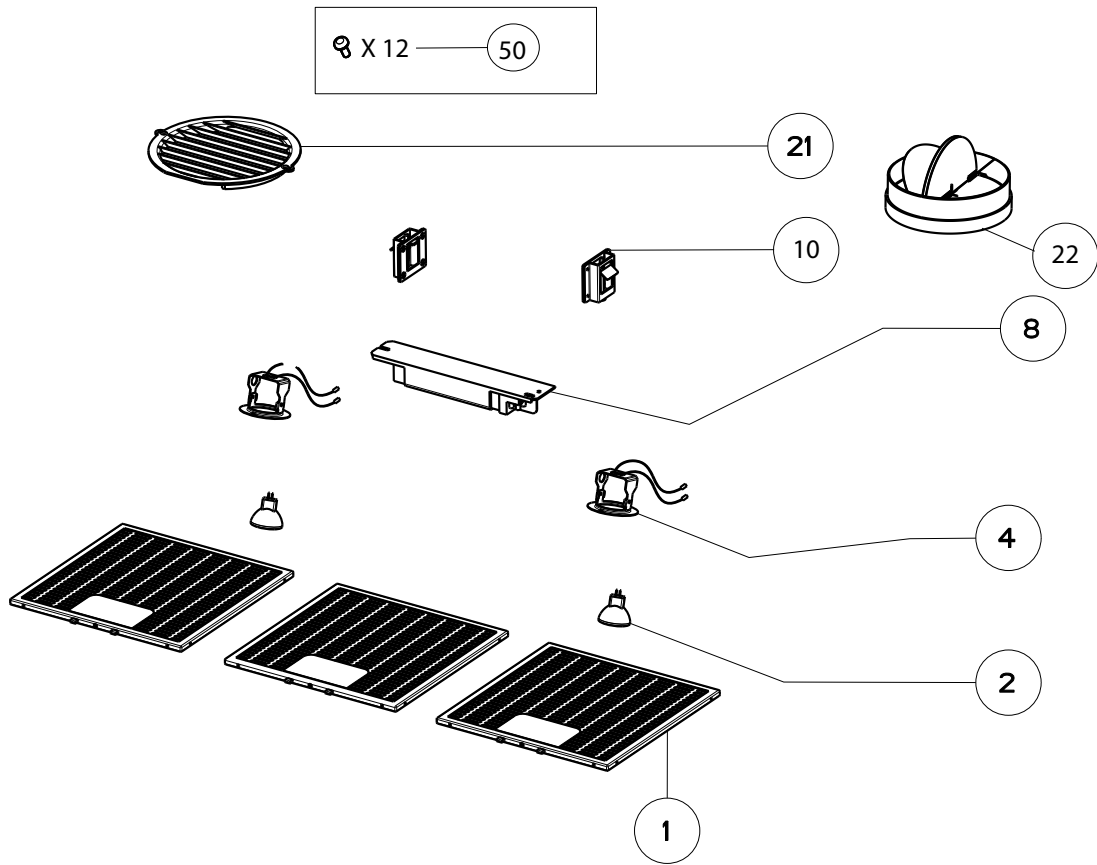

INCA HC SS

body components

	Model Number	630002752	
Key	Description	29 Stainless	Qty Req.
1	Grease filter	133.0081.905	3
2	Halogen Lamp	133.0046.418	2
4	Lamp holder	133.0056.061	2
8	Transformer kit	133.0072.595	1
10	Hinge Clips Kit (2 in kit)	133.0078.993	1
21	Vent grate	133.0016.964	1
22	Damper	133.0055.994	1
50	Mounting Kit Screws Inca	133.0084.481	1

INCA HC SS

switch / motor components

Key	Model Number	630002752	
Key	Description	29 Stainless	Qty Req.
199	Control board kit	133.0073.631	1
101	Black Button kit	133.0085.485	1
102	Black Control Box	133.0157.446	1
103	Gray Control Box	133.0157.447	1
304	Capacitor	133.0068.611	1
308	Motor	133.0073.611	1
310	Left Impeller (SX)	133.0064.539	1
314	Right Impeller (DX)	133.0064.540	1
399	Motor Kit	133.0073.630	1