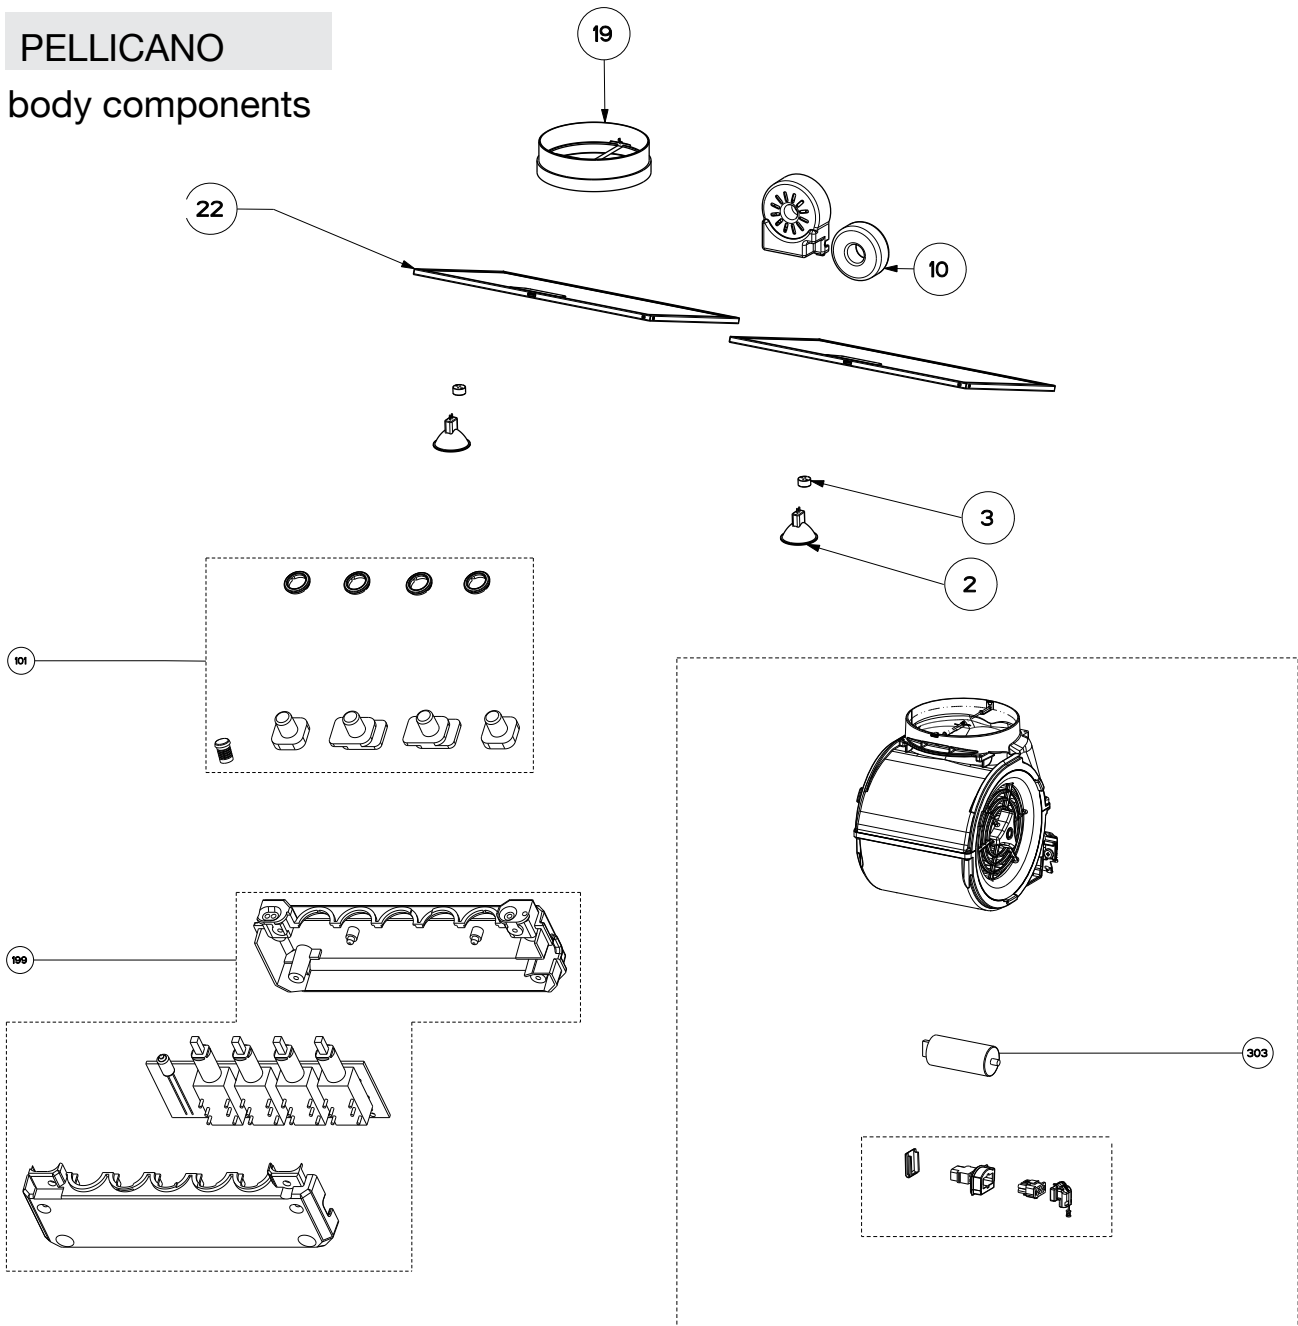

## body components

	Model Number	630003950	630003951	
Key	Description	30 Stainless	36 Stainless	Qty Req.
2	Halogen lamp	133.0017.669	133.0017.669	2
3	Lamp holder	133.0076.264	133.0076.264	2
10	Transformer kit	133.0052.516	133.0052.516	1
19	Damper	133.0055.994	133.0055.994	1
22	Grease filter	133.0076.268	133.0076.272	2
50	Mounting Kit Undercounter	133.0084.482	133.0084.482	1
101	Button and trim ring kit	133.0017.102	133.0017.102	1
199	Switchboard kit	133.0062.137	133.0062.137	1
303	Capacitor	133.0056.183	133.0056.183	1
303	Capacitor (S - W Serial #)	133.0072.893	133.0072.893	1
399	Motor group	133.0061.564	133.0061.564	1