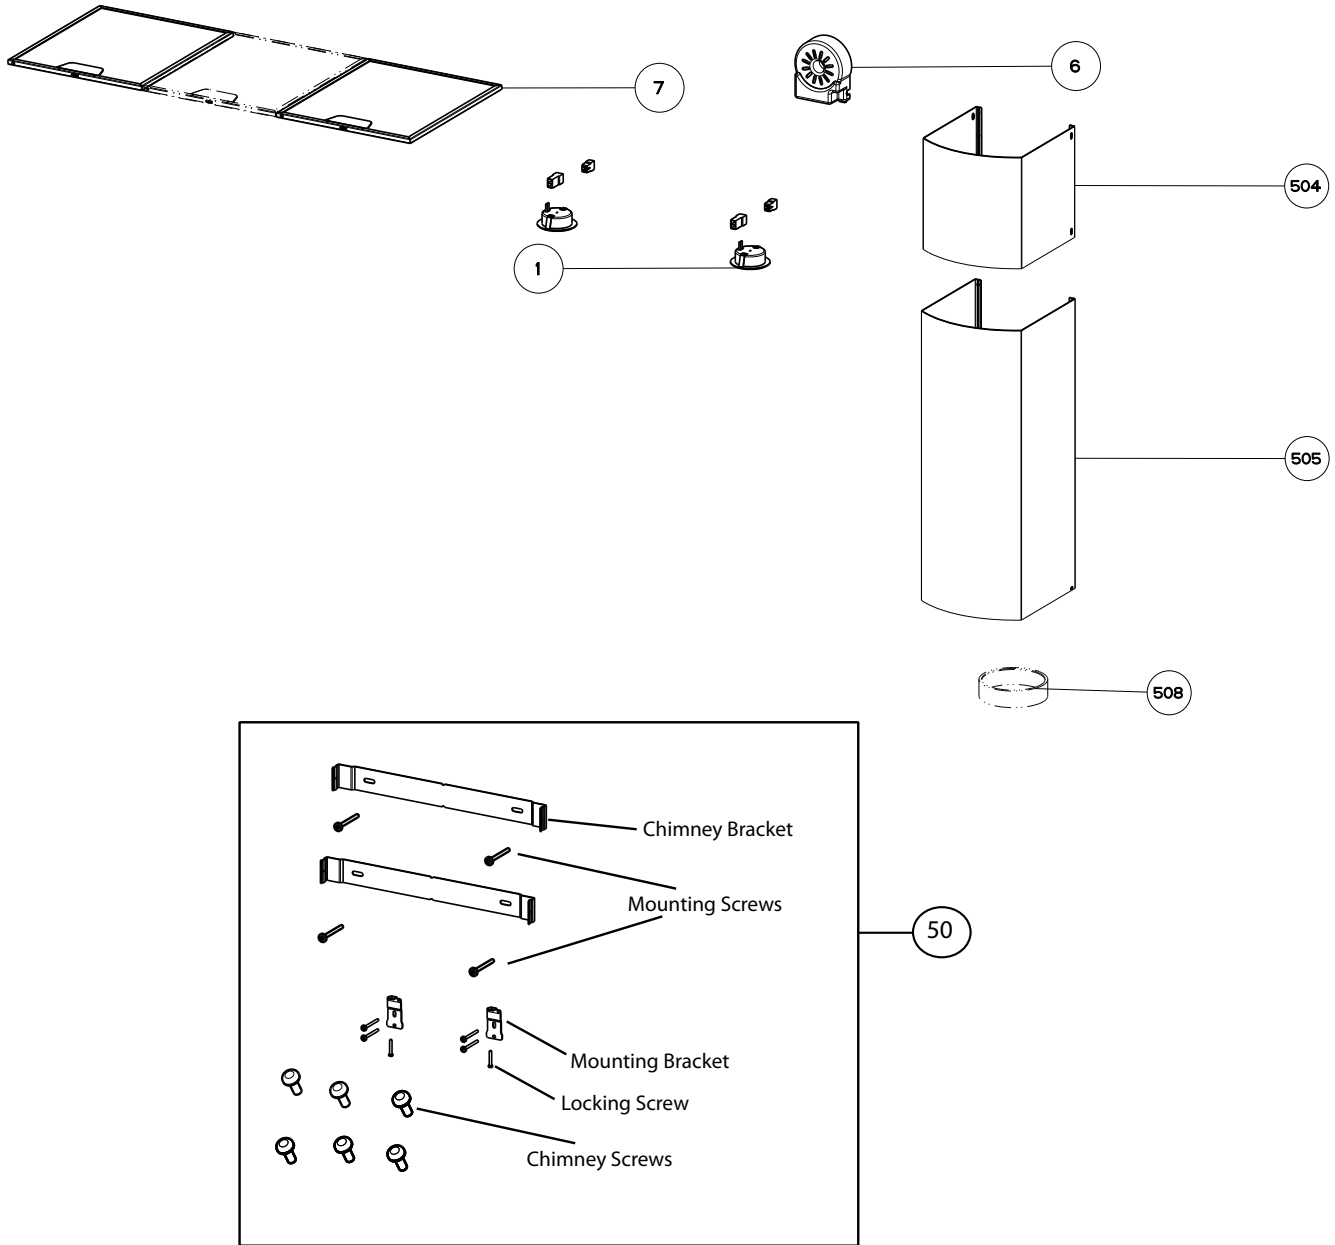

TENDER

body / chimney components

	Model Number	630006498	630006499	630006500	630006501	
Key	Description	30	36	30 - 280 cfm	36 - 280 cfm	Qty Req.
1	Light Fixture	133.0052.793	133.0052.793	133.0052.793	133.0052.793	2
1	Halogen bulb only	133.0000.001	133.0000.001	133.0000.001	133.0000.001	2
6	Transformer	133.0052.516	133.0052.516	133.0052.516	133.0052.516	1
7	Grease Filter	133.0060.902	133.0060.902	133.0060.902	133.0060.902	30 = 2, 36 = 3
50	Mounting Kit Tender	133.0084.480	133.0084.480	133.0084.480	133.0084.480	1
504	Upper Chimney	133.0067.516	133.0067.516	133.0067.516	133.0067.516	1
505	Lower Chimney	133.0067.517	133.0067.517	133.0067.517	133.0067.517	1
508	Damper	133.0055.994	133.0055.994	133.0055.994	133.0055.994	1

TENDER

blower / switch components

	Model Number	630006498	630006499	630006500	630006501	
Key	Description	30	36	30 - 280 cfm	36 - 280 cfm	Qty Req.
101	Switchboard Kit	133.0059.012	133.0059.012	133.0059.012	133.0059.012	1
105	On/Off Switch	133.0054.536	133.0054.536	133.0054.536	133.0054.536	2
106	Motor Speed Switch	133.0054.538	133.0054.538	133.0054.538	133.0054.538	1
302	Impeller Kit	133.0052.799	133.0052.799	133.0052.519	133.0052.519	1
305	Rubber Motor Mount	133.0051.604	133.0051.604	133.0051.603	133.0051.603	1
312	Capacitor	133.0060.648	133.0060.648	133.0060.648	133.0060.648	1
399	Motor Kit	133.0052.798	133.0052.798	133.0052.518	133.0052.518	1