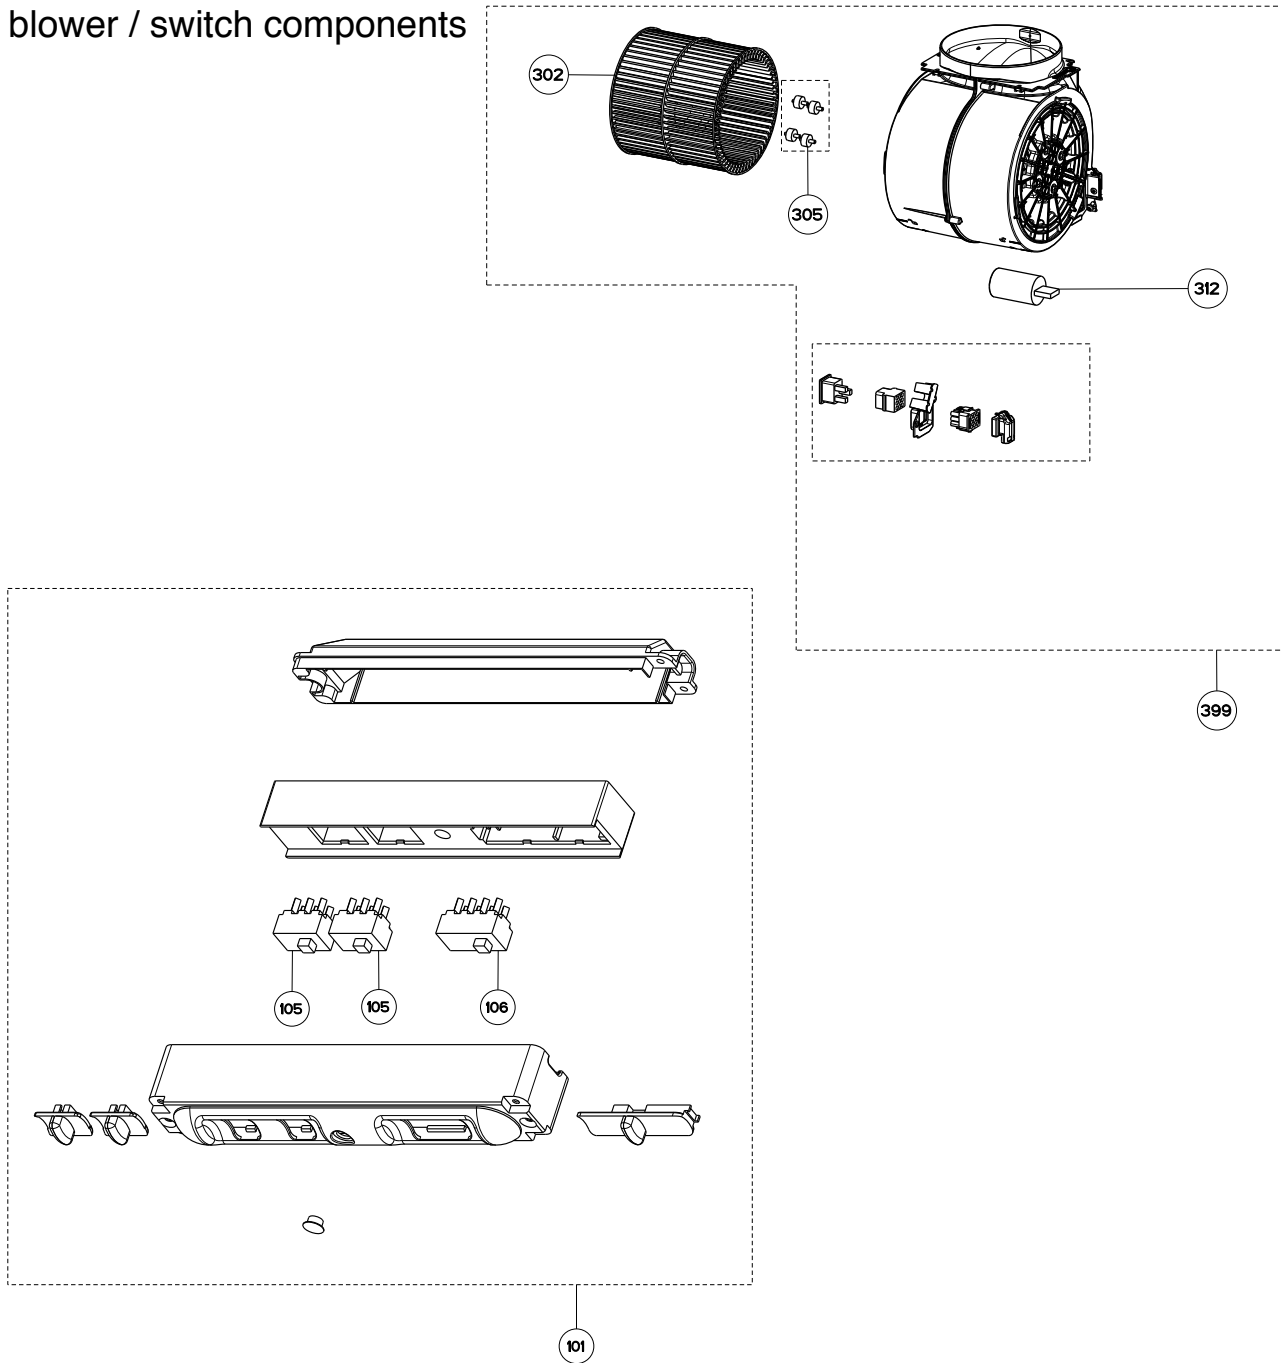

TENDER

body / chimney components

	Model Number	630006498	630006499	630006500	630006501	
Key	Description	30	36	30 - 280 cfm	36 - 280 cfm	Qty Req.
1	Light Fixture	133.0052.793	133.0052.793	133.0052.793	133.0052.793	2
1	Halogen bulb only	133.0000.001	133.0000.001	133.0000.001	133.0000.001	2
6	Transformer	133.0052.516	133.0052.516	133.0052.516	133.0052.516	1
7	Grease Filter	133.0060.902	133.0060.902	133.0060.902	133.0060.902	30 = 2, 36 = 3
50	Mounting Kit Tender	133.0084.480	133.0084.480	133.0084.480	133.0084.480	1
504	Upper Chimney	133.0067.516	133.0067.516	133.0067.516	133.0067.516	1
505	Lower Chimney	133.0067.517	133.0067.517	133.0067.517	133.0067.517	1
508	Damper	133.0055.994	133.0055.994	133.0055.994	133.0055.994	1

TENDER

blower / switch components

	Model Number	630006498	630006499	630006500	630006501	
Key	Description	30	36	30 - 280 cfm	36 - 280 cfm	Qty Req.
101	Switchboard Kit	133.0059.012	133.0059.012	133.0059.012	133.0059.012	1
105	On/Off Switch	133.0054.536	133.0054.536	133.0054.536	133.0054.536	2
106	Motor Speed Switch	133.0054.538	133.0054.538	133.0054.538	133.0054.538	1
302	Impeller Kit	133.0052.799	133.0052.799	133.0052.519	133.0052.519	1
305	Rubber Motor Mount	133.0051.604	133.0051.604	133.0051.603	133.0051.603	1
312	Capacitor	133.0060.648	133.0060.648	133.0060.648	133.0060.648	1
399	Motor Kit	133.0052.798	133.0052.798	133.0052.518	133.0052.518	1