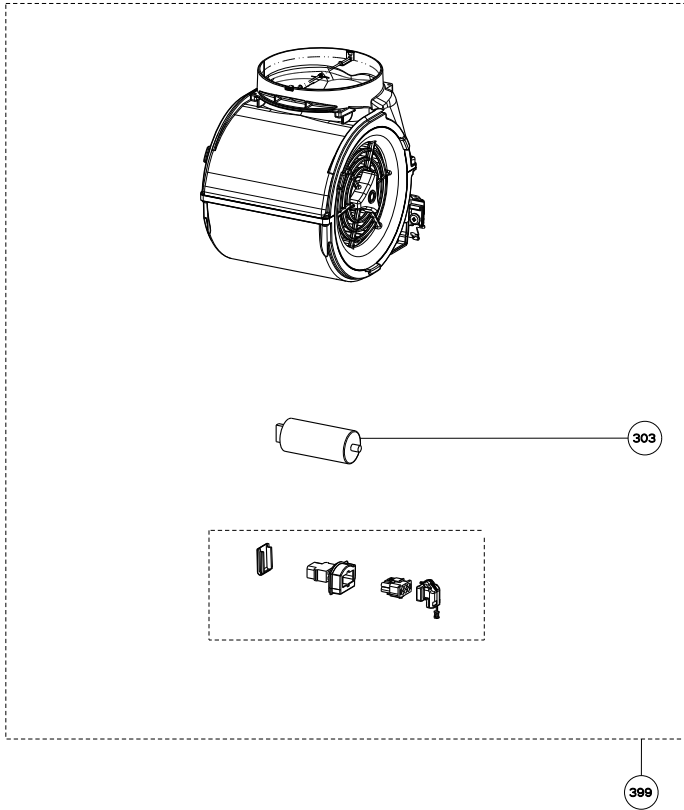

## body / chimney components

	Model Number	630003949	
Key	Description	36	Qty Req.
6	Grease filter	133.0018.482	2
7	Halogen lamp kit	133.0046.419	4
7	Halogen bulb only	133.0000.001	4
8	Connector box	133.0016.977	2
507	Upper chimney	133.0062.273	1
512	Lower chimney	133.0062.473	1
514	Damper	133.0055.994	1
626	Transformer kit	133.0052.578	1

## motor / control components

	Model Number	630003949	
Key	Description	36	Qty Req.
101	button and trim ring kit	133.0017.102	1
199	switchboard kit	133.0056.179	1
303	Capacitor	133.0060.648	1
303	Capacitor (S - W Serial #)	133.0056.000	1
399	Motor kit	133.0055.998	1