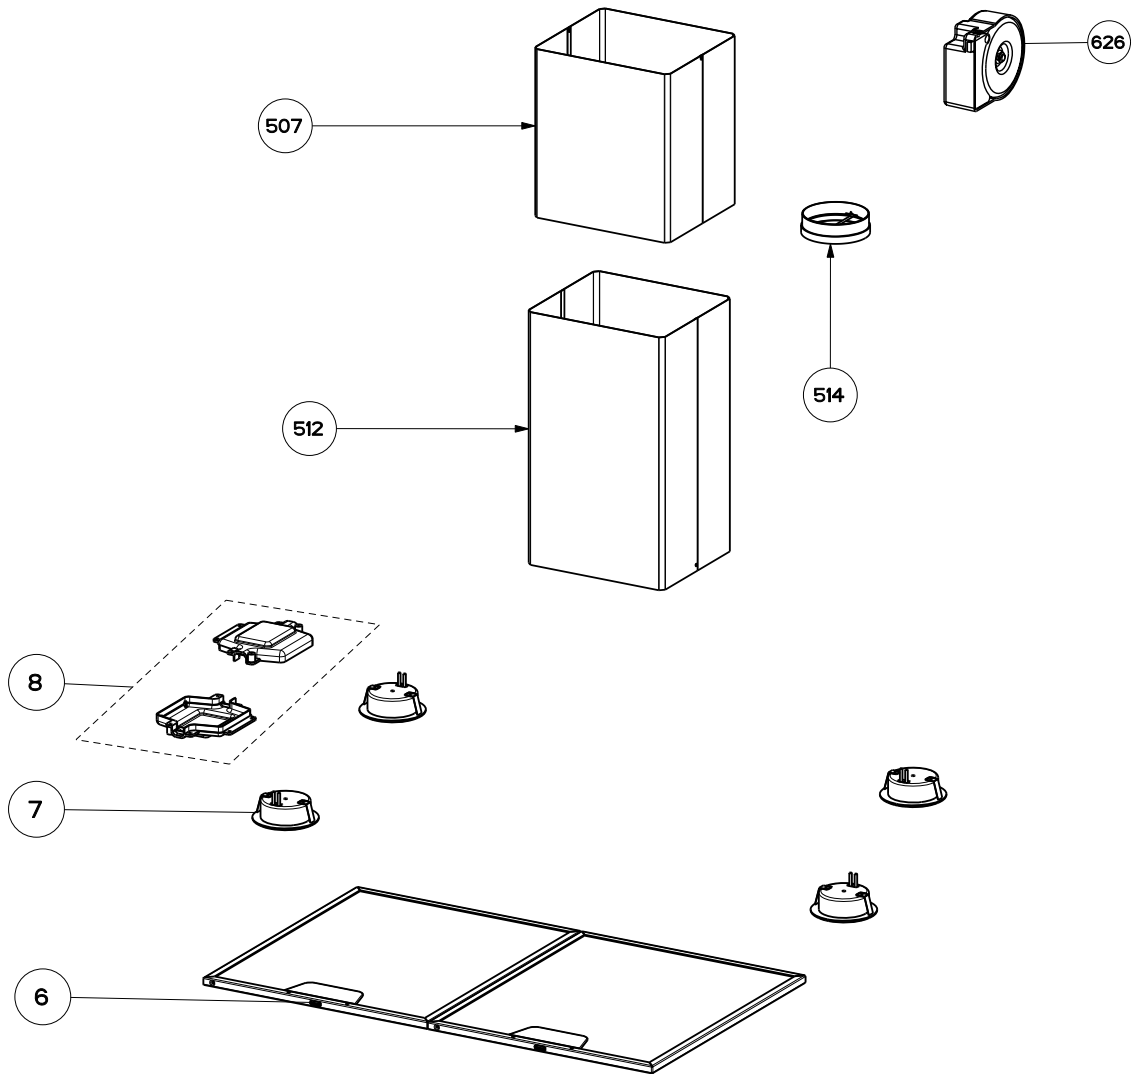

# TRATTO ISOLA

## body / chimney components

	Model Number	630003949	
Key	Description	36	Qty Req.
6	Grease filter	133.0018.482	2
7	Halogen lamp kit	133.0046.419	4
7	Halogen bulb only	133.0000.001	4
8	Connector box	133.0016.977	2
507	Upper chimney	133.0062.273	1
512	Lower chimney	133.0062.473	1
514	Damper	133.0055.994	1
626	Transformer kit	133.0052.578	1

# TRATTO

# TRATTO ISOLA

installation hardware

	Model Number	630003949	
Key	Description	36	Qty Req.
	Mounting Kit Island	133.0084.479	1
A	4 Bolts to Attach Canopy to Chimney		1
B	Wood Shelf Nut		1
C	Wood Shelf Washer		1
D	Wood Shelf Bolt		1
E	Wood Screw		1
F	Connector Box w/screws		1
G	Chimney Screws		1