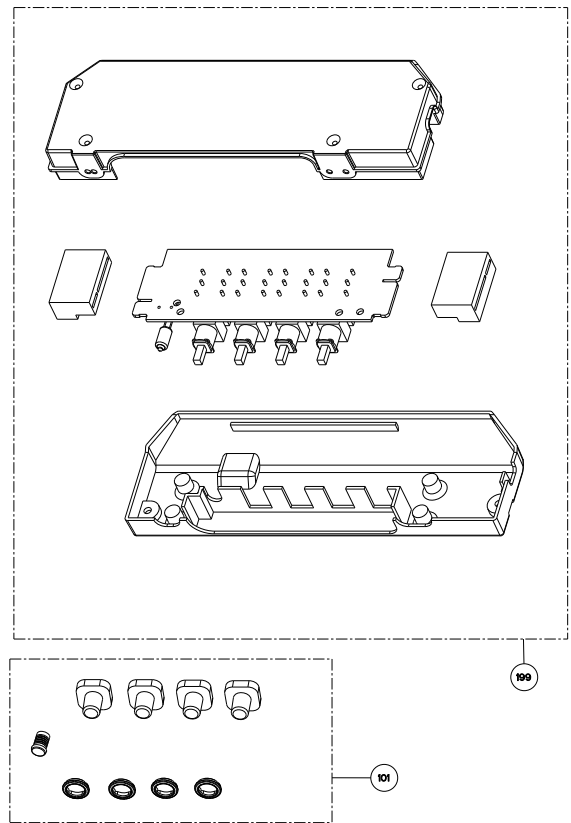

# TRATTO ISOLA

## body / chimney components

	Model Number	630003949	
Key	Description	36	Qty Req.
6	Grease filter	133.0018.482	2
7	Halogen lamp kit	133.0046.419	4
7	Halogen bulb only	133.0000.001	4
8	Connector box	133.0016.977	2
507	Upper chimney	133.0062.273	1
512	Lower chimney	133.0062.473	1
514	Damper	133.0055.994	1
626	Transformer kit	133.0052.578	1

# TRATTO

## motor / control components

	Model Number	630003949	
Key	Description	36	Qty Req.
101	button and trim ring kit	133.0017.102	1
199	switchboard kit	133.0056.179	1
303	Capacitor	133.0060.648	1
303	Capacitor (S - W Serial #)	133.0056.000	1
399	Motor kit	133.0055.998	1