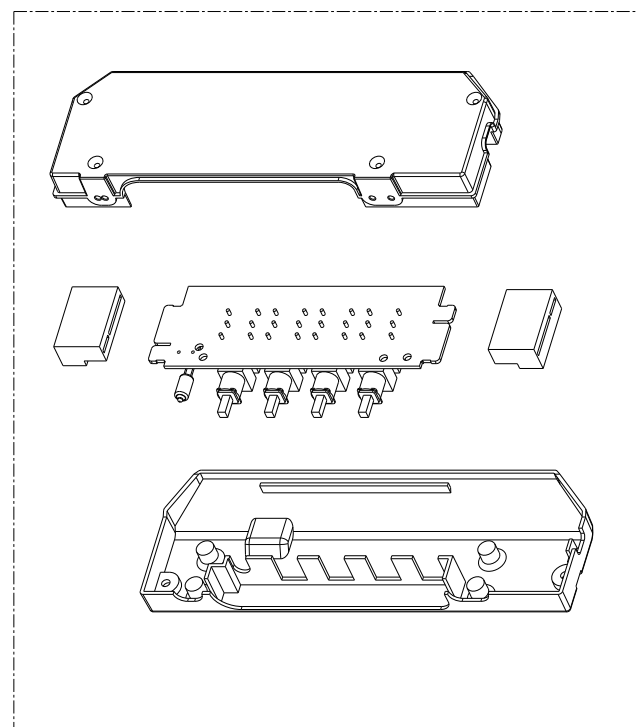

## body / chimney components

	Model Number	630006456	630006457	
Key	Description	36 Stainless	48 Stainless	Qty Req.
1	Grease filter	133.0018.482	133.0018.482	36 - 3, 48 - 4
6	Halogen Lamp	133.0046.418	133.0046.418	4
7	Lampholder	133.0056.061	133.0056.061	4
15	Connector box kit	133.0016.977	133.0016.977	1
507	Upper Chimney	133.0062.273	133.0062.273	1
512	Lower Chimney	133.0062.473	133.0062.473	1
514	Damper	133.0055.994	133.0055.994	1
626	Transformer kit	133.0052.578	133.0052.578	1

## control / motor components

	Model Number	630006456	630006457	
Key	Description	36 Stainless	48 Stainless	Qty Req.
101	Push button kit	133.0056.178	133.0056.178	1
199	Switchboard kit	133.0056.179	133.0056.179	1
303	Capacitor	133.0060.648	133.0060.648	1
303	Capacitor (S - W Serial #)	133.0056.000	133.0056.000	1
399	motor group	133.0055.998	133.0055.998	1