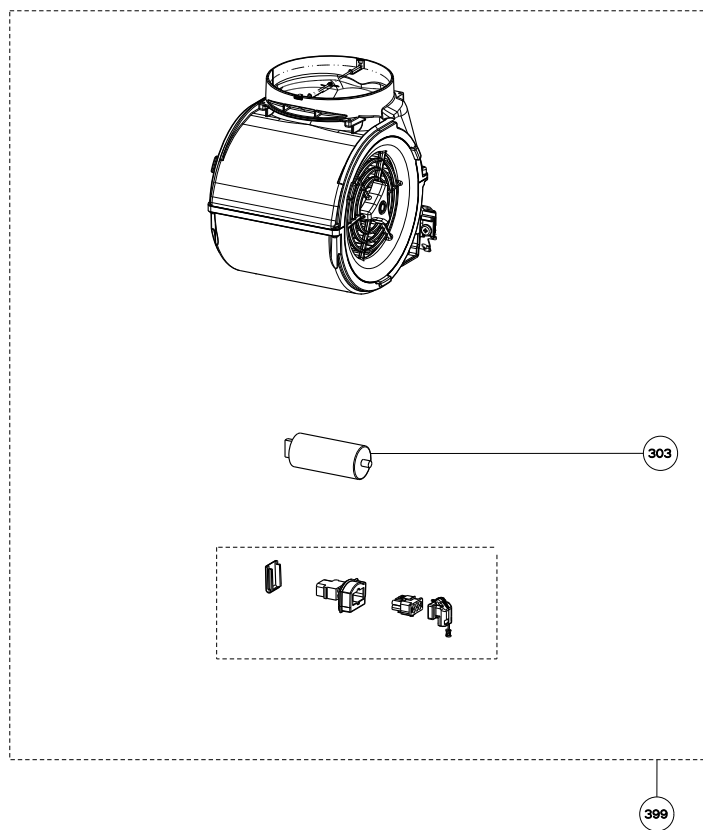

## body / chimney components

	Model Number	630006456	630006457	
Key	Description	36 Stainless	48 Stainless	Qty Req.
1	Grease filter	133.0018.482	133.0018.482	36 - 3, 48 - 4
6	Halogen Lamp	133.0046.418	133.0046.418	4
7	Lampholder	133.0056.061	133.0056.061	4
15	Connector box kit	133.0016.977	133.0016.977	1
507	Upper Chimney	133.0062.273	133.0062.273	1
512	Lower Chimney	133.0062.473	133.0062.473	1
514	Damper	133.0055.994	133.0055.994	1
626	Transformer kit	133.0052.578	133.0052.578	1

## control / motor components

	Model Number	630006456	630006457	
Key	Description	36 Stainless	48 Stainless	Qty Req.
101	Push button kit	133.0056.178	133.0056.178	1
199	Switchboard kit	133.0056.179	133.0056.179	1
303	Capacitor	133.0060.648	133.0060.648	1
303	Capacitor (S - W Serial #)	133.0056.000	133.0056.000	1
399	motor group	133.0055.998	133.0055.998	1