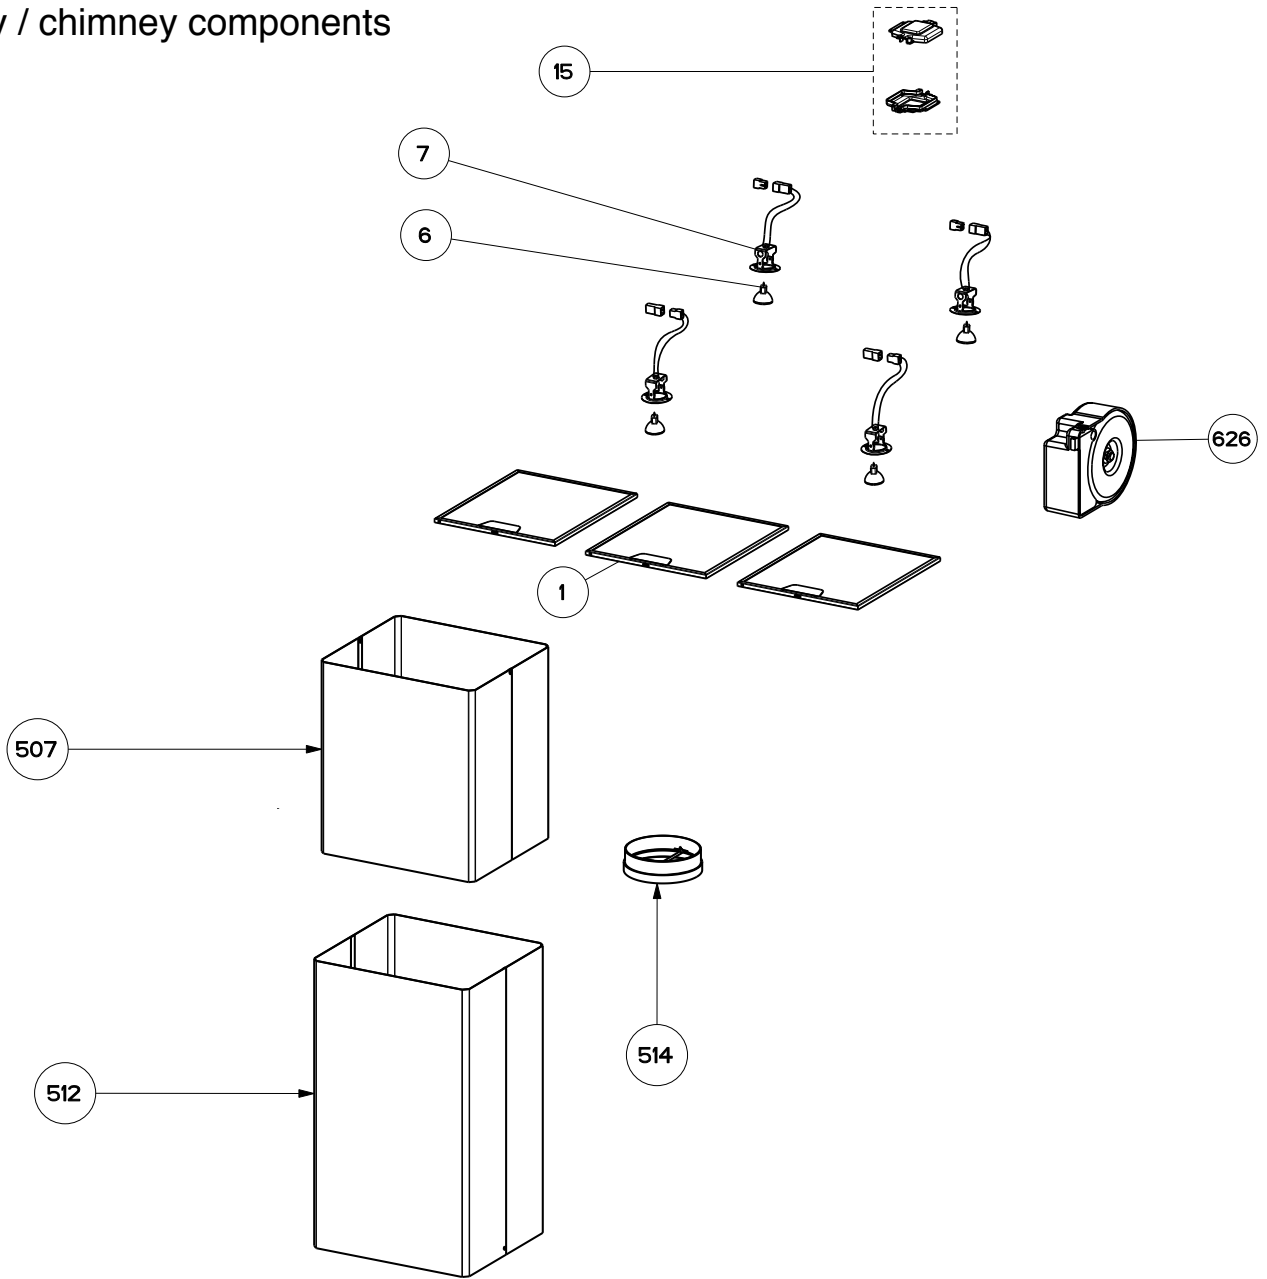

# STILO ISOLA

## body / chimney components

	Model Number	630006456	630006457	
Key	Description	36 Stainless	48 Stainless	Qty Req.
1	Grease filter	133.0018.482	133.0018.482	36 - 3, 48 - 4
6	Halogen Lamp	133.0046.418	133.0046.418	4
7	Lampholder	133.0056.061	133.0056.061	4
15	Connector box kit	133.0016.977	133.0016.977	1
507	Upper Chimney	133.0062.273	133.0062.273	1
512	Lower Chimney	133.0062.473	133.0062.473	1
514	Damper	133.0055.994	133.0055.994	1
626	Transformer kit	133.0052.578	133.0052.578	1

## control / motor components

	Model Number	630006456	630006457	
Key	Description	36 Stainless	48 Stainless	Qty Req.
101	Push button kit	133.0056.178	133.0056.178	1
199	Switchboard kit	133.0056.179	133.0056.179	1
303	Capacitor	133.0060.648	133.0060.648	1
303	Capacitor (S - W Serial #)	133.0056.000	133.0056.000	1
399	motor group	133.0055.998	133.0055.998	1