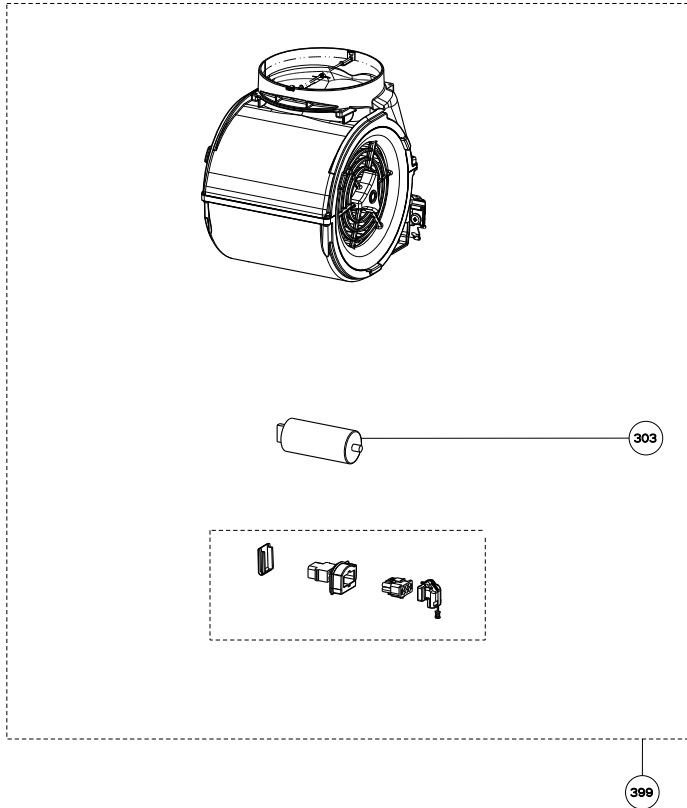

## body / chimney components

	Model Number	630003948	
Key	Description	36	Qty Req.
6	Grease Filter	133.0018.482	2
7	Halogen lamp kit	133.0046.419	2
7	Halogen bulb only	133.0000.001	2
50	Mounting Kit Easy Cube	133.0084.478	1
501	Lower chimney	133.0061.519	1
502	Upper chimney	133.0061.518	1
510	Damper	133.0055.994	1
626	Transformer	133.0053.047	1

## motor / control components

	Model Number	630003948	
Key	Description	36	Qty Req.
101	button and trim ring kit	133.0017.102	1
199	switchboard kit	133.0056.179	1
303	Capacitor	133.0060.648	1
303	Capacitor (S - W Serial #)	133.0056.000	1
399	Motor kit	133.0055.998	1