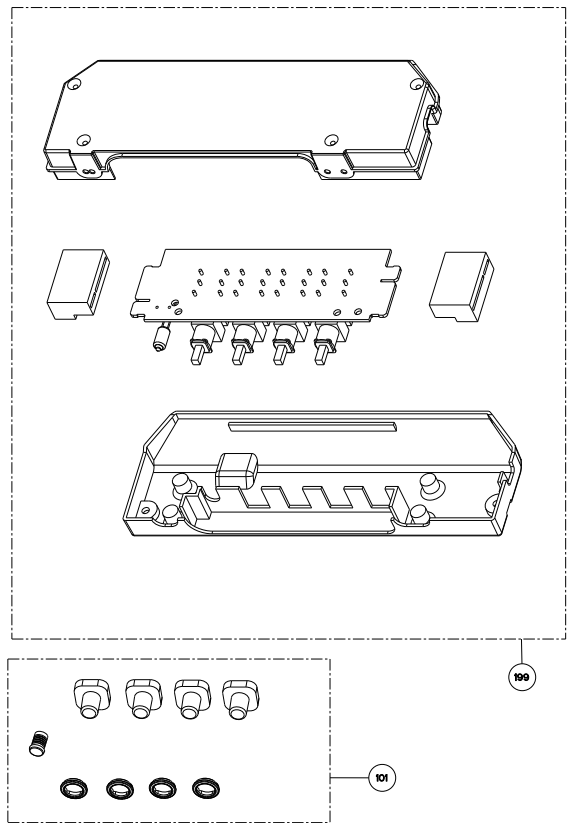

# TRATTO

## body / chimney components

	Model Number	630003948	
Key	Description	36	Qty Req.
6	Grease Filter	133.0018.482	2
7	Halogen lamp kit	133.0046.419	2
7	Halogen bulb only	133.0000.001	2
50	Mounting Kit Easy Cube	133.0084.478	1
501	Lower chimney	133.0061.519	1
502	Upper chimney	133.0061.518	1
510	Damper	133.0055.994	1
626	Transformer	133.0053.047	1

## motor / control components

	Model Number	630003948	
Key	Description	36	Qty Req.
101	button and trim ring kit	133.0017.102	1
199	switchboard kit	133.0056.179	1
303	Capacitor	133.0060.648	1
303	Capacitor (S - W Serial #)	133.0056.000	1
399	Motor kit	133.0055.998	1