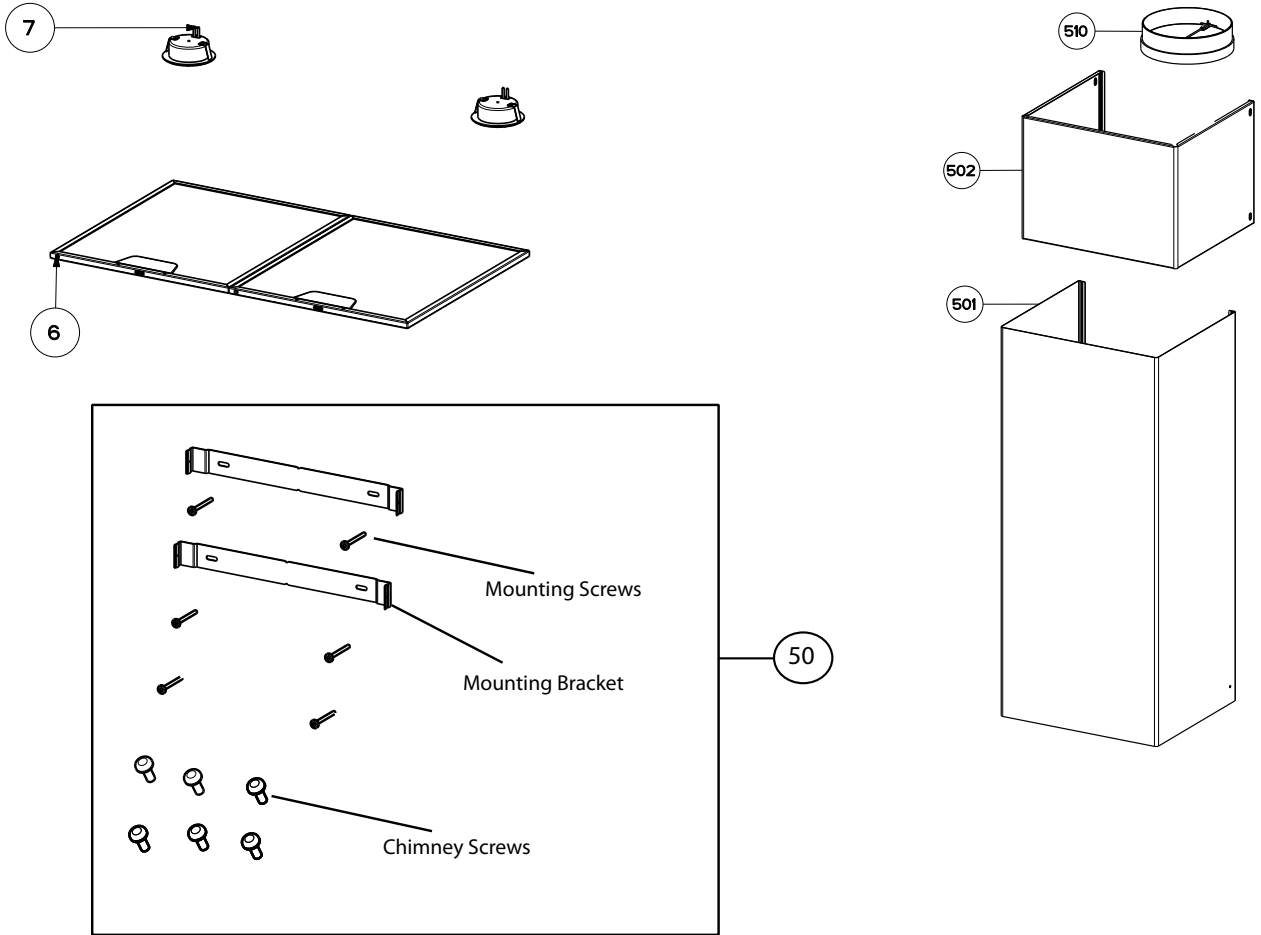

# TRATTO

## body / chimney components

	Model Number	630003948	
Key	Description	36	Qty Req.
6	Grease Filter	133.0018.482	2
7	Halogen lamp kit	133.0046.419	2
7	Halogen bulb only	133.0000.001	2
50	Mounting Kit Easy Cube	133.0084.478	1
501	Lower chimney	133.0061.519	1
502	Upper chimney	133.0061.518	1
510	Damper	133.0055.994	1
626	Transformer	133.0053.047	1