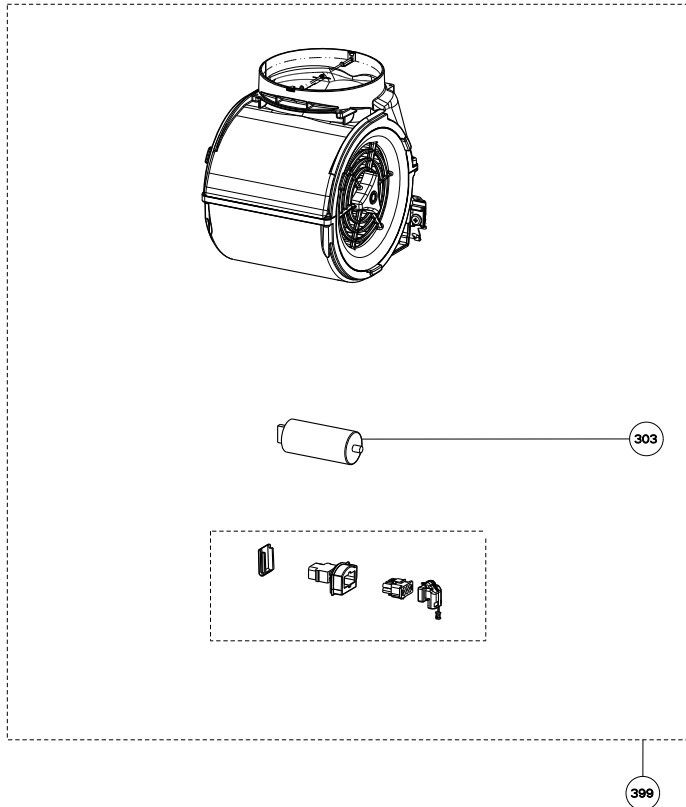

STILO

body / chimney components

	Model Number	630006369	630006497	630006370	630006459	
Key	Description	24	30	36	48	Qty Req.
1	Grease filter	133.0018.482	133.0018.482	133.0018.482	133.0018.482	24, 30=2 / 36=3 / 48=4
2	Halogen Lamp	133.0046.418	133.0046.418	133.0046.418	133.0046.418	24, 30=2 / 36, 48=3
3	Lampholder	133.0056.061	133.0056.061	133.0056.061	133.0056.061	24, 30=2 / 36, 48=3
50	Mounting Kit Easy Cube	133.0084.478	133.0084.478	133.0084.478	133.0084.478	1
501	Lower Chimney	133.0057.242	133.0057.242	133.0057.242	133.0057.242	1
502	Upper Chimney	133.0018.357	133.0018.357	133.0018.357	133.0018.357	1
510	Damper	133.0055.994	133.0055.994	133.0055.994	133.0055.994	1
626	Transformer Kit	133.0053.047	133.0053.047	133.0053.047	133.0053.047	1

STILO

control / motor components

	Model Number	630006369	630006497	630006370	630006459	
Key	Description	24	30	36	48	Qty Req.
101	Push button kit	133.0056.178	133.0056.178	133.0056.178	133.0056.178	1
199	Switchboard kit	133.0056.179	133.0056.179	133.0056.179	133.0056.179	1
303	Capacitor	133.0060.648	133.0060.648	133.0060.648	133.0060.648	1
303	Capacitor (S - W Serial #)	133.0056.000	133.0056.000	133.0056.000	133.0056.000	1
399	Motor group	133.0055.998	133.0055.998	133.0055.998	133.0055.998	1