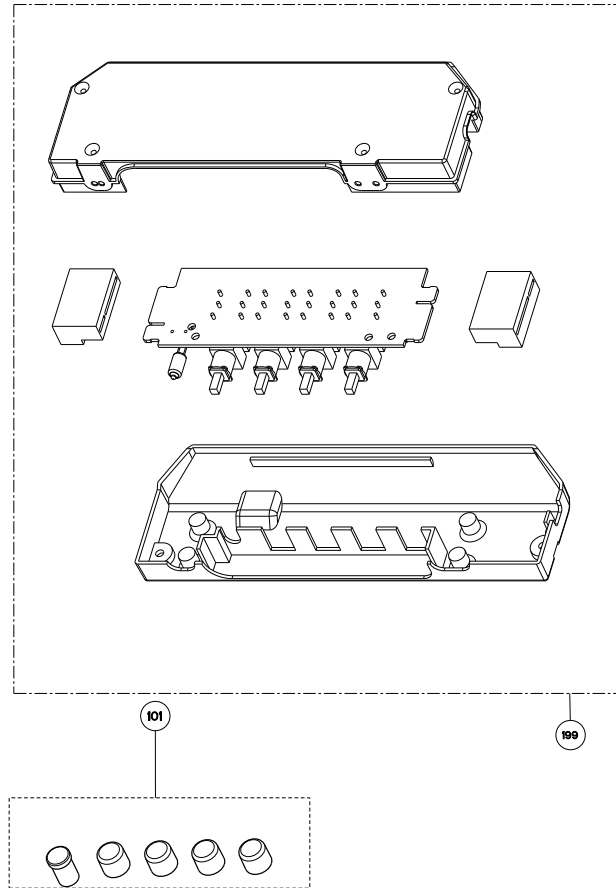

STILO

body / chimney components

	Model Number	630006369	630006497	630006370	630006459	
Key	Description	24	30	36	48	Qty Req.
1	Grease filter	133.0018.482	133.0018.482	133.0018.482	133.0018.482	24, 30=2 / 36=3 / 48=4
2	Halogen Lamp	133.0046.418	133.0046.418	133.0046.418	133.0046.418	24, 30=2 / 36, 48=3
3	Lampholder	133.0056.061	133.0056.061	133.0056.061	133.0056.061	24, 30=2 / 36, 48=3
50	Mounting Kit Easy Cube	133.0084.478	133.0084.478	133.0084.478	133.0084.478	1
501	Lower Chimney	133.0057.242	133.0057.242	133.0057.242	133.0057.242	1
502	Upper Chimney	133.0018.357	133.0018.357	133.0018.357	133.0018.357	1
510	Damper	133.0055.994	133.0055.994	133.0055.994	133.0055.994	1
626	Transformer Kit	133.0053.047	133.0053.047	133.0053.047	133.0053.047	1

STILO

control / motor components

	Model Number	630006369	630006497	630006370	630006459	
Key	Description	24	30	36	48	Qty Req.
101	Push button kit	133.0056.178	133.0056.178	133.0056.178	133.0056.178	1
199	Switchboard kit	133.0056.179	133.0056.179	133.0056.179	133.0056.179	1
303	Capacitor	133.0060.648	133.0060.648	133.0060.648	133.0060.648	1
303	Capacitor (S - W Serial #)	133.0056.000	133.0056.000	133.0056.000	133.0056.000	1
399	Motor group	133.0055.998	133.0055.998	133.0055.998	133.0055.998	1