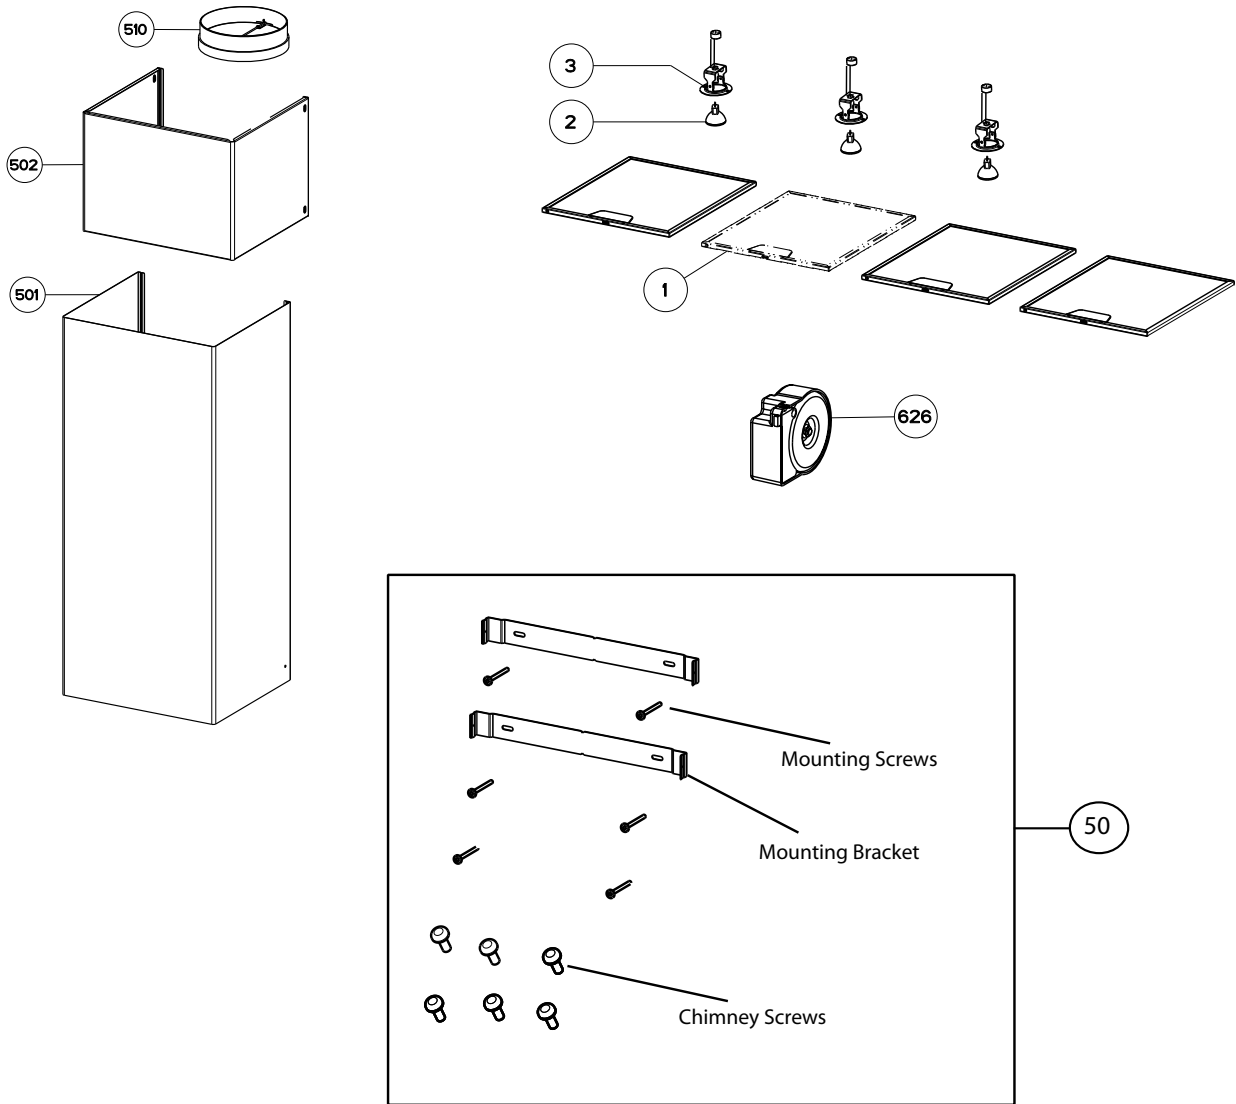

STILO

body / chimney components

	Model Number	630006369	630006497	630006370	630006459	
Key	Description	24	30	36	48	Qty Req.
1	Grease filter	133.0018.482	133.0018.482	133.0018.482	133.0018.482	24, 30=2 / 36=3 / 48=4
2	Halogen Lamp	133.0046.418	133.0046.418	133.0046.418	133.0046.418	24, 30=2 / 36, 48=3
3	Lampholder	133.0056.061	133.0056.061	133.0056.061	133.0056.061	24, 30=2 / 36, 48=3
50	Mounting Kit Easy Cube	133.0084.478	133.0084.478	133.0084.478	133.0084.478	1
501	Lower Chimney	133.0057.242	133.0057.242	133.0057.242	133.0057.242	1
502	Upper Chimney	133.0018.357	133.0018.357	133.0018.357	133.0018.357	1
510	Damper	133.0055.994	133.0055.994	133.0055.994	133.0055.994	1
626	Transformer Kit	133.0053.047	133.0053.047	133.0053.047	133.0053.047	1

STILO

control / motor components

	Model Number	630006369	630006497	630006370	630006459	
Key	Description	24	30	36	48	Qty Req.
101	Push button kit	133.0056.178	133.0056.178	133.0056.178	133.0056.178	1
199	Switchboard kit	133.0056.179	133.0056.179	133.0056.179	133.0056.179	1
303	Capacitor	133.0060.648	133.0060.648	133.0060.648	133.0060.648	1
303	Capacitor (S - W Serial #)	133.0056.000	133.0056.000	133.0056.000	133.0056.000	1
399	Motor group	133.0055.998	133.0055.998	133.0055.998	133.0055.998	1