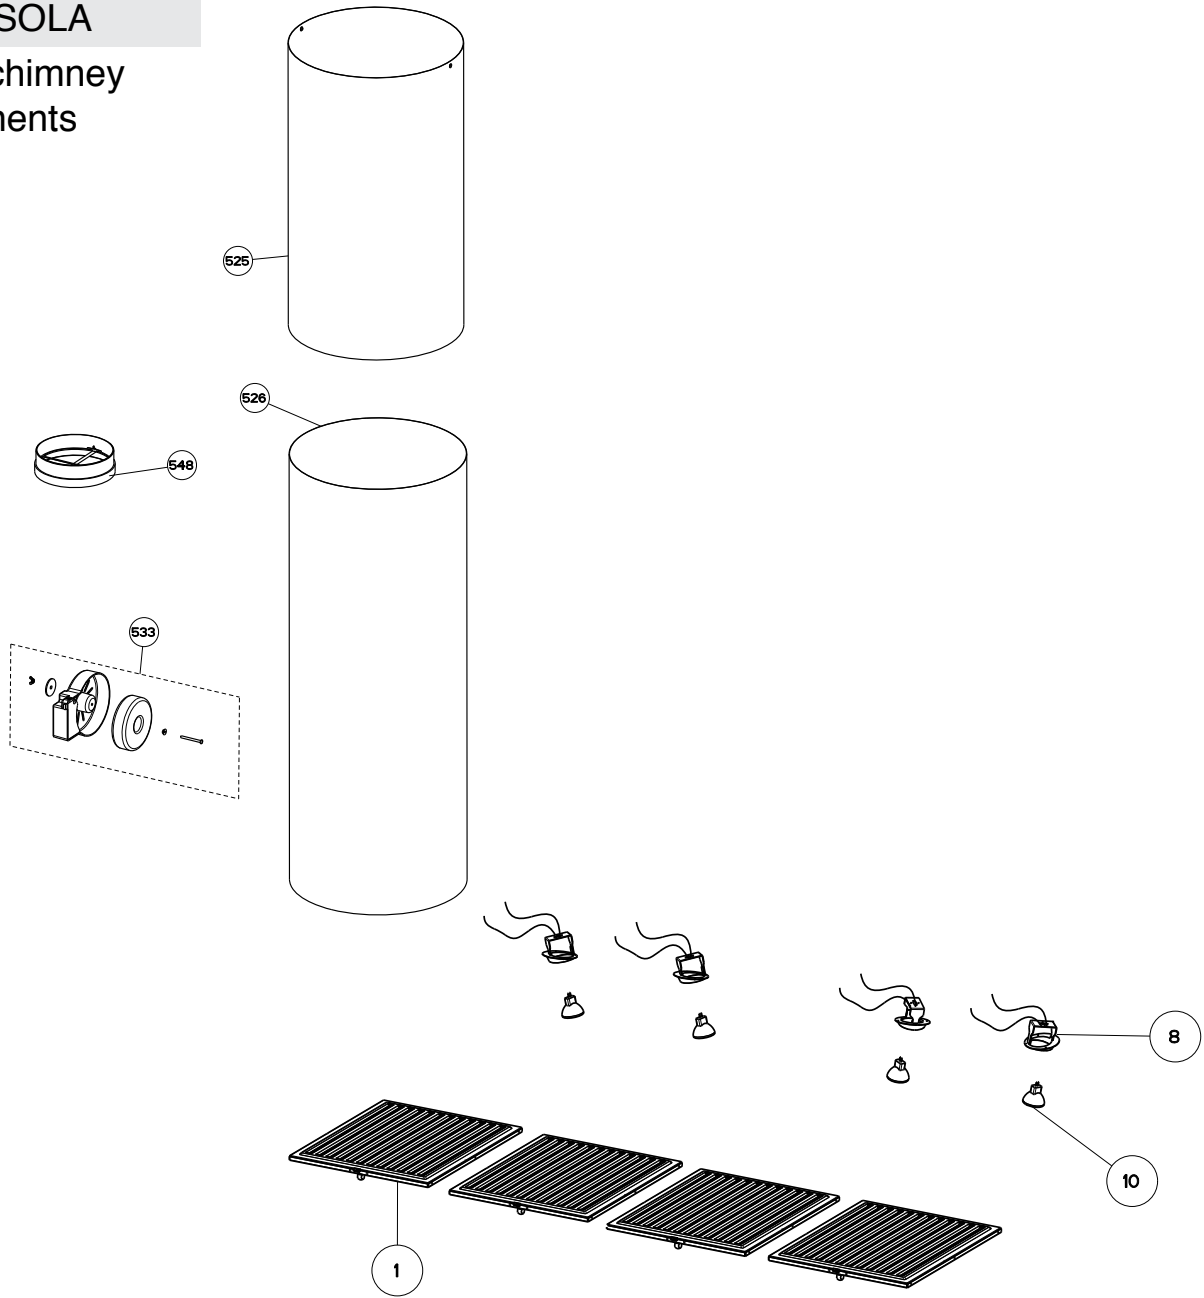

AXIA ISOLA

body / chimney
components

	Model Number	630000815	630001068	
Key	Description	36 X 29 Stainless	48 X 29 Stainless	Qty Req.
1	Grease Filters	133.0018.482	133.0018.482	36" = 3, 48" = 4
8	Lampholder	133.0055.987	133.0055.987	4
10	Halogen Lamp	133.0046.418	133.0046.418	4
525	Upper Chimney	133.0071.772	133.0071.772	1
526	Lower Chimney	133.0071.773	133.0071.773	1
533	Transformer Kit	133.0052.578	133.0052.578	1
548	Damper	133.0055.994	133.0055.994	1

AXIA ISOLA

switch / motor components

199

303

399

	Model Number	630000815	630001068	
Key	Description	36 X 29 Stainless	48 X 29 Stainless	Qty Req.
199	Control Kit	133.0073.597	133.0073.597	1
303	Capacitor	133.0060.648	133.0060.648	1
303	Capacitor (S - W serial #)	133.0056.000	133.0056.000	1
399	Motor Kit	133.0055.998	133.0055.998	1

AXIA ISOLA

installation hardware

	Model Number	63000815	630001068	
Key	Description	36 X 29 Stainless	48 X 29 Stainless	Qty Req.
	Mounting Kit Island	133.0084.479	133.0084.479	1
A	4 Bolts to Attach Canopy to Chimney			1
B	Wood Shelf Nut			1
C	Wood Shelf Washer			1
D	Wood Shelf Bolt			1
E	Wood Screw			1
F	Connector Box w/screws			1
G	Chimney Screws			1