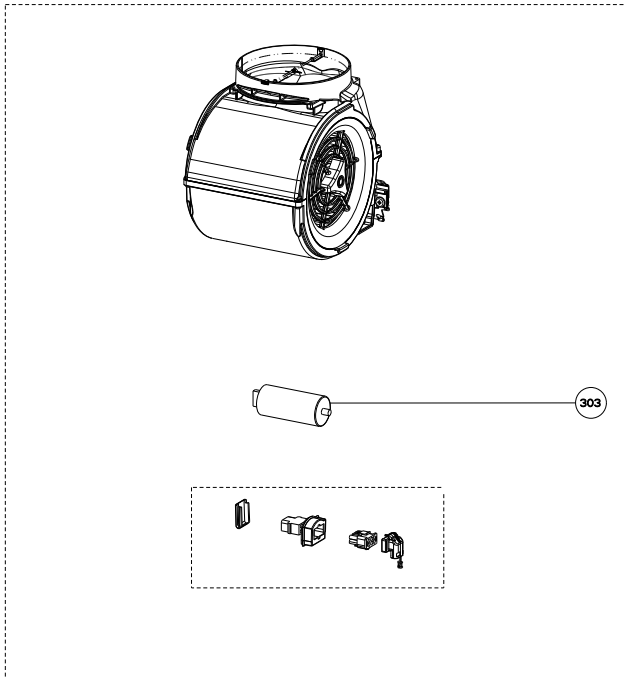

AXIA ISOLA

body / chimney
components

	Model Number	630000815	630001068	
Key	Description	36 X 29 Stainless	48 X 29 Stainless	Qty Req.
1	Grease Filters	133.0018.482	133.0018.482	36" = 3, 48" = 4
8	Lampholder	133.0055.987	133.0055.987	4
10	Halogen Lamp	133.0046.418	133.0046.418	4
525	Upper Chimney	133.0071.772	133.0071.772	1
526	Lower Chimney	133.0071.773	133.0071.773	1
533	Transformer Kit	133.0052.578	133.0052.578	1
548	Damper	133.0055.994	133.0055.994	1

AXIA ISOLA

switch / motor components

199

303

399

	Model Number	630000815	630001068	
Key	Description	36 X 29 Stainless	48 X 29 Stainless	Qty Req.
199	Control Kit	133.0073.597	133.0073.597	1
303	Capacitor	133.0060.648	133.0060.648	1
303	Capacitor (S - W serial #)	133.0056.000	133.0056.000	1
399	Motor Kit	133.0055.998	133.0055.998	1

AXIA ISOLA

installation hardware

	Model Number	63000815	630001068	
Key	Description	36 X 29 Stainless	48 X 29 Stainless	Qty Req.
	Mounting Kit Island	133.0084.479	133.0084.479	1
A	4 Bolts to Attach Canopy to Chimney			1
B	Wood Shelf Nut			1
C	Wood Shelf Washer			1
D	Wood Shelf Bolt			1
E	Wood Screw			1
F	Connector Box w/screws			1
G	Chimney Screws			1