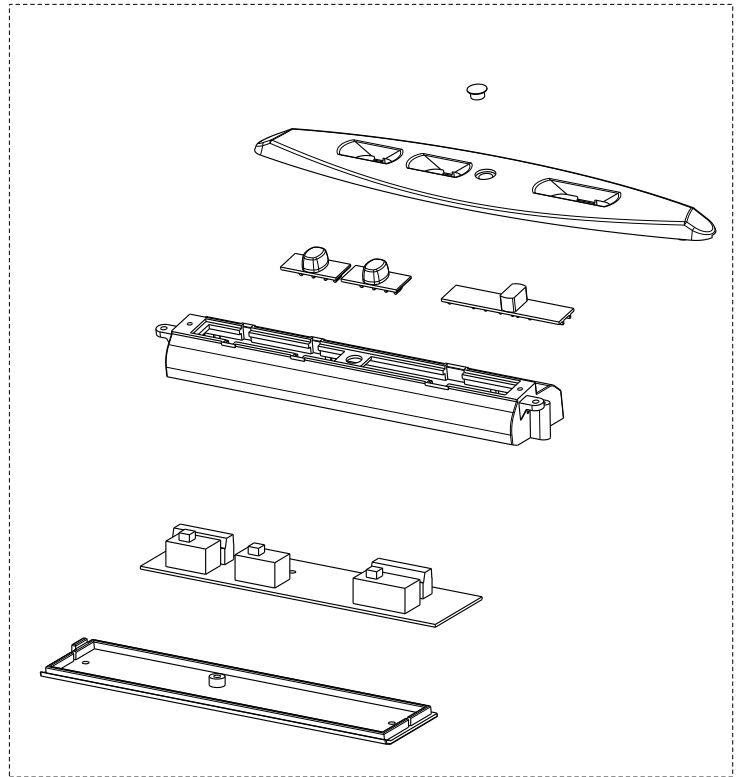

AXIA ISOLA

body / chimney
components

	Model Number	630000815	630001068	
Key	Description	36 X 29 Stainless	48 X 29 Stainless	Qty Req.
1	Grease Filters	133.0018.482	133.0018.482	36" = 3, 48" = 4
8	Lampholder	133.0055.987	133.0055.987	4
10	Halogen Lamp	133.0046.418	133.0046.418	4
525	Upper Chimney	133.0071.772	133.0071.772	1
526	Lower Chimney	133.0071.773	133.0071.773	1
533	Transformer Kit	133.0052.578	133.0052.578	1
548	Damper	133.0055.994	133.0055.994	1

AXIA ISOLA

switch / motor components

199

303

399

	Model Number	630000815	630001068	
Key	Description	36 X 29 Stainless	48 X 29 Stainless	Qty Req.
199	Control Kit	133.0073.597	133.0073.597	1
303	Capacitor	133.0060.648	133.0060.648	1
303	Capacitor (S - W serial #)	133.0056.000	133.0056.000	1
399	Motor Kit	133.0055.998	133.0055.998	1

AXIA ISOLA

installation hardware

	Model Number	63000815	630001068	
Key	Description	36 X 29 Stainless	48 X 29 Stainless	Qty Req.
	Mounting Kit Island	133.0084.479	133.0084.479	1
A	4 Bolts to Attach Canopy to Chimney			1
B	Wood Shelf Nut			1
C	Wood Shelf Washer			1
D	Wood Shelf Bolt			1
E	Wood Screw			1
F	Connector Box w/screws			1
G	Chimney Screws			1