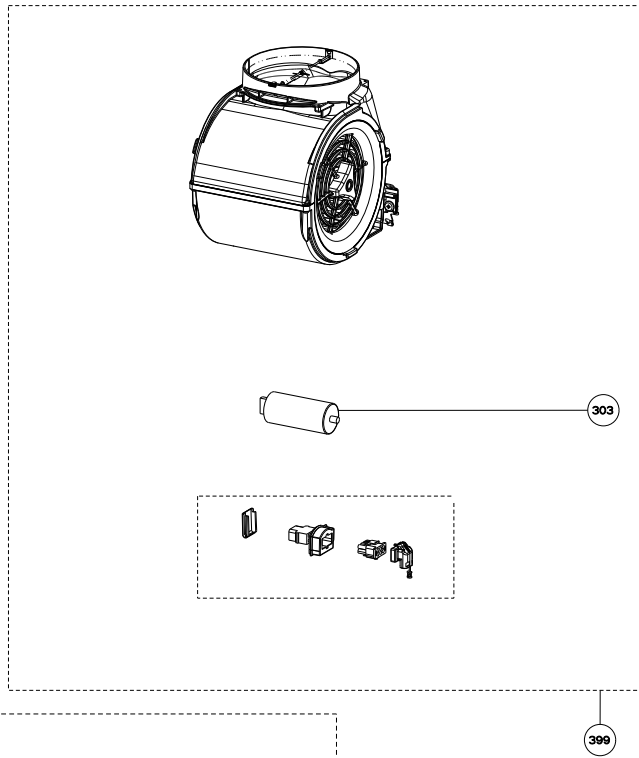

# ORIZZONTE

body / chimney components

	Model Number	630006242	
Key	Description	36	Qty Req.
1	Front panel	133.0058.785	2
2	Left panel hinge	133.0017.597	2
5	Halgen Lamp	133.0046.418	3
14	Lampholder	133.0065.409	3
18	Grease filter	133.0017.057	2
19	Right panel hinge	133.0057.285	2
20	Hinge pin kit (2 in kit)	133.0017.004	2
50	Mounting Kit Easy Cube	133.0084.478	1
501	Lower chimney	133.0057.242	1
502	Upper chimney	133.0018.357	1
510	Damper	133.0055.994	1
619	Control Board Kit	133.0052.878	1
626	Transformer Kit	133.0053.047	1

# ORIZZONTE

motor / control components

	Model Number	630006242	
Key	Description	36	Qty Req.
101	Control panel kit	133.0065.420	1
106	Cable connector	133.0016.846	1
303	Capacitor	133.0056.183	1
399	Motor Kit	133.0056.182	1