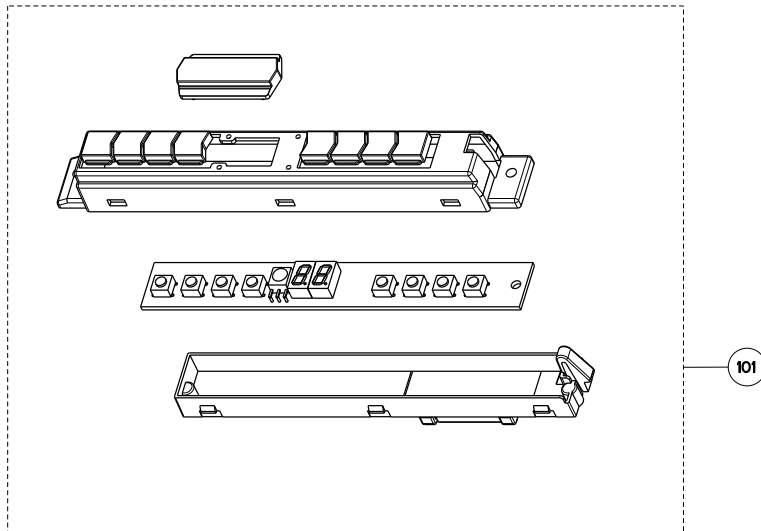

# ORIZZONTE

body / chimney components

	Model Number	630006242	
Key	Description	36	Qty Req.
1	Front panel	133.0058.785	2
2	Left panel hinge	133.0017.597	2
5	Halgen Lamp	133.0046.418	3
14	Lampholder	133.0065.409	3
18	Grease filter	133.0017.057	2
19	Right panel hinge	133.0057.285	2
20	Hinge pin kit (2 in kit)	133.0017.004	2
50	Mounting Kit Easy Cube	133.0084.478	1
501	Lower chimney	133.0057.242	1
502	Upper chimney	133.0018.357	1
510	Damper	133.0055.994	1
619	Control Board Kit	133.0052.878	1
626	Transformer Kit	133.0053.047	1

# ORIZZONTE

motor / control components

	Model Number	630006242	
Key	Description	36	Qty Req.
101	Control panel kit	133.0065.420	1
106	Cable connector	133.0016.846	1
303	Capacitor	133.0056.183	1
399	Motor Kit	133.0056.182	1