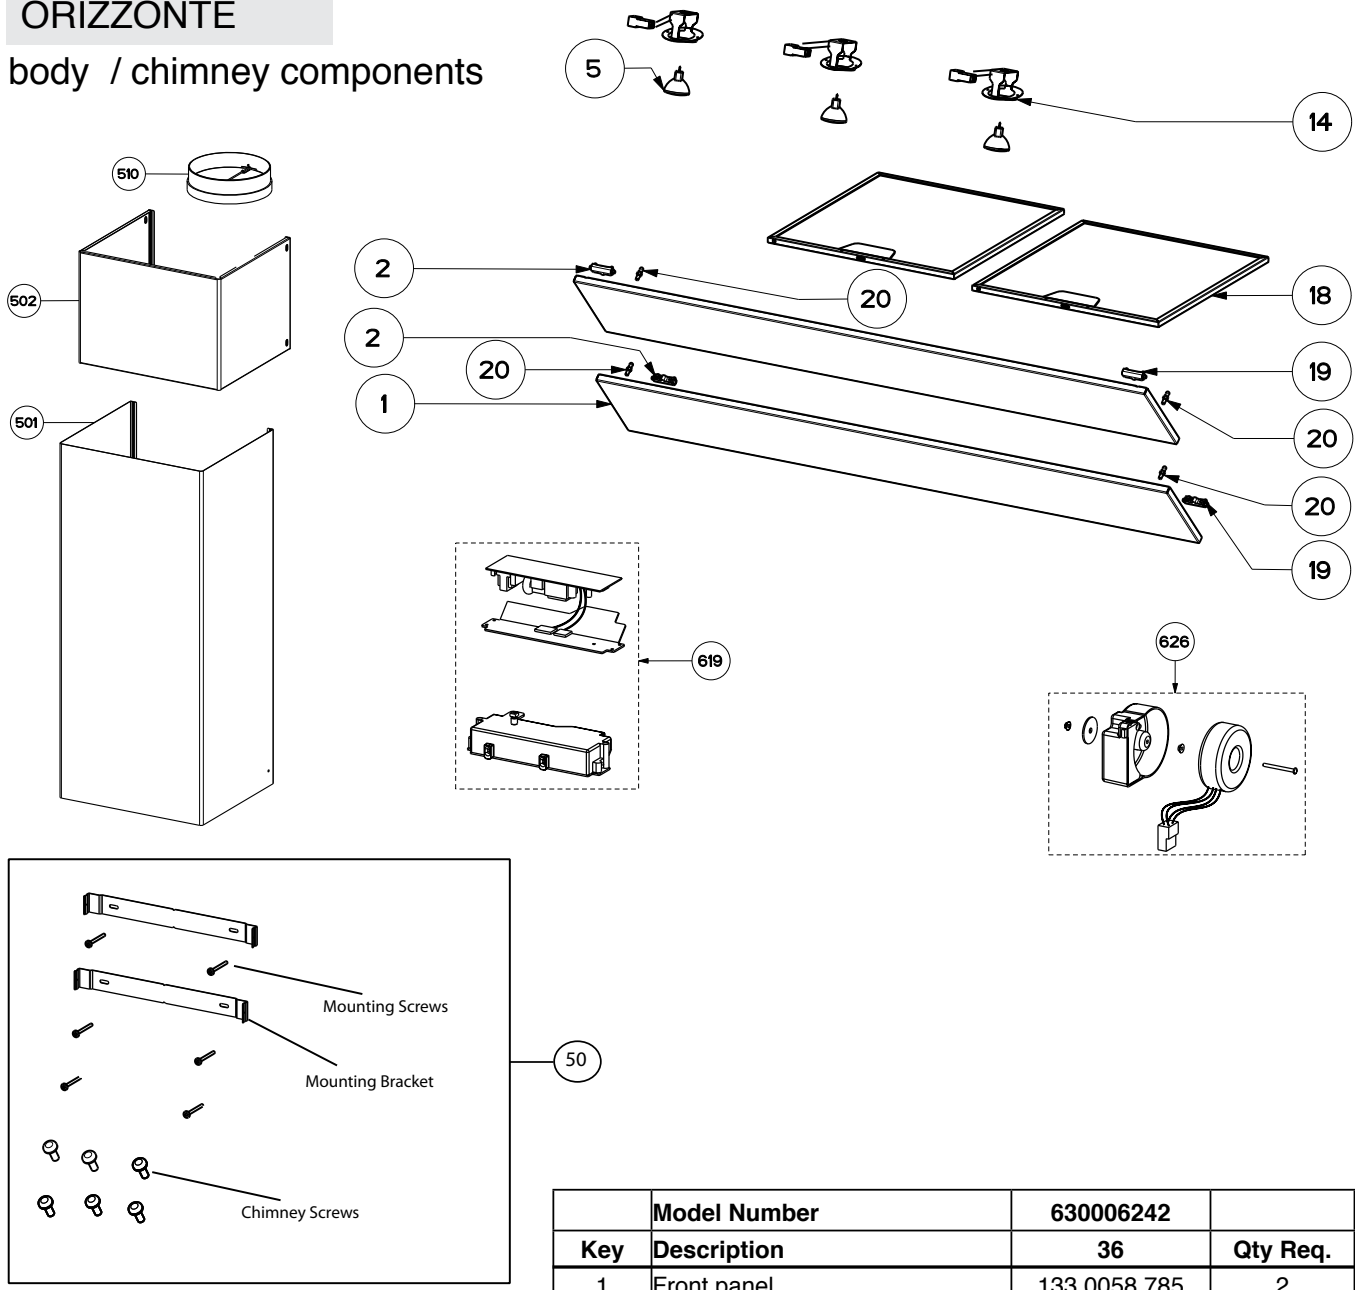

# ORIZZONTE

body / chimney components

	Model Number	630006242	
Key	Description	36	Qty Req.
1	Front panel	133.0058.785	2
2	Left panel hinge	133.0017.597	2
5	Halgen Lamp	133.0046.418	3
14	Lampholder	133.0065.409	3
18	Grease filter	133.0017.057	2
19	Right panel hinge	133.0057.285	2
20	Hinge pin kit (2 in kit)	133.0017.004	2
50	Mounting Kit Easy Cube	133.0084.478	1
501	Lower chimney	133.0057.242	1
502	Upper chimney	133.0018.357	1
510	Damper	133.0055.994	1
619	Control Board Kit	133.0052.878	1
626	Transformer Kit	133.0053.047	1

# ORIZZONTE

motor / control components

	Model Number	630006242	
Key	Description	36	Qty Req.
101	Control panel kit	133.0065.420	1
106	Cable connector	133.0016.846	1
303	Capacitor	133.0056.183	1
399	Motor Kit	133.0056.182	1