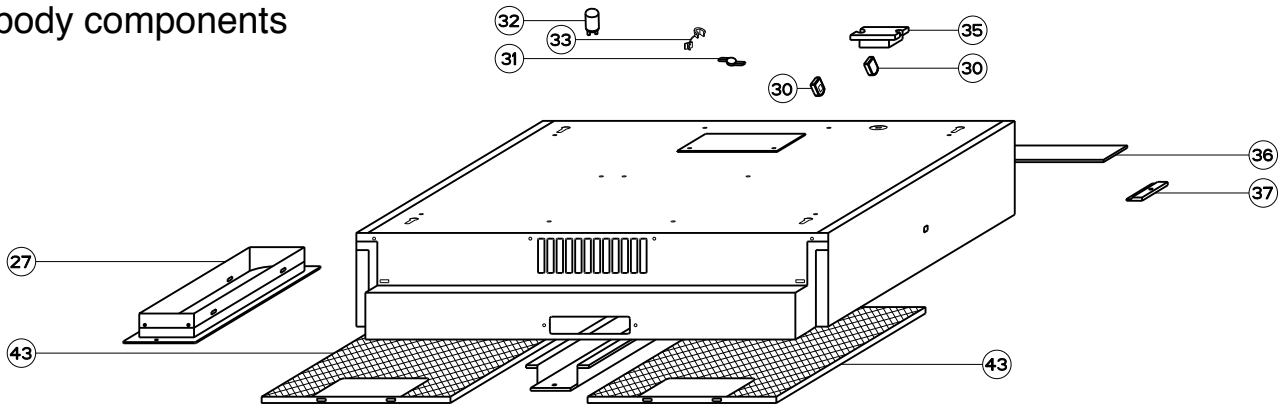

AGIO

body components

front panel components

	Model Number	630006623	630006626	630006624	630006627	630006625	630006628	
Key	Description	24 White	24 Black	30 White	30 Black	36 White	36 Black	Qty Req.
27	Damper	133.0068.606	133.0068.606	133.0068.606	133.0068.606	133.0068.606	133.0068.606	1
30	Lampholder	133.0057.322	133.0057.322	133.0057.322	133.0057.322	133.0057.322	133.0057.322	2
31	Starter holder	133.0059.031	133.0059.031	133.0059.031	133.0059.031	133.0059.031	133.0059.031	1
32	Starter	133.0057.318	133.0057.318	133.0057.318	133.0057.318	133.0057.318	133.0057.318	1
33	Fixing cable	133.0064.522	133.0064.522	133.0064.522	133.0064.522	133.0064.522	133.0064.522	1
35	Feeder	133.0052.881	133.0052.881	133.0052.881	133.0052.881	133.0052.881	133.0052.881	1
36	Tempered glass diffuser	133.0017.619	133.0017.619	133.0017.619	133.0017.619	133.0017.619	133.0017.619	1
37	Diffuser clip kit	133.0055.253	133.0055.253	133.0055.253	133.0055.253	133.0055.253	133.0055.253	1
43	Grease filter	133.0072.902	133.0072.902	133.0072.902	133.0072.902	133.0072.902	133.0072.902	2
46	Visor kit	133.0072.899	133.0067.796	133.0072.903	133.0072.913	133.0072.906	133.0072.915	1
50	Mounting Kit Agio	133.0084.485	133.0084.485	133.0084.485	133.0084.485	133.0084.485	133.0084.485	1
55	Glass panel holder kit	133.0072.897	133.0072.912	133.0072.897	133.0072.912	133.0072.897	133.0072.912	1
59	Front glass panel	133.0072.886	133.0072.908	133.0072.904	133.0072.914	133.0072.907	133.0072.916	1
90	Visor component kit	133.0072.900	133.0072.900	133.0072.900	133.0072.900	133.0072.900	133.0072.900	1