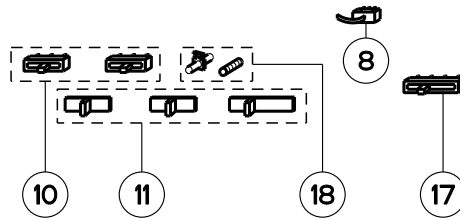

AGIO

motor / switch components

	Model Number	630006623	630006626	630006624	630006627	630006625	630006628	
Key	Description	24 White	24 Black	30 White	30 Black	36 White	36 Black	Qty Req.
3	Impeller Left (SX)	133.0072.881	133.0072.881	133.0072.881	133.0072.881	133.0072.881	133.0072.881	1
5	Motor	133.0072.905	133.0072.905	133.0072.905	133.0072.905	133.0072.905	133.0072.905	1
8	Microswitch with lever	133.0059.741	133.0059.741	133.0059.741	133.0059.741	133.0059.741	133.0059.741	1
10	On / off switches	133.0054.536	133.0054.536	133.0054.536	133.0054.536	133.0054.536	133.0054.536	1
11	Switch Button Kit	133.0072.896	133.0072.896	133.0072.896	133.0072.896	133.0072.896	133.0072.896	2
17	Motor Speed switch	133.0054.538	133.0054.538	133.0054.538	133.0054.538	133.0054.538	133.0054.538	1
18	Microswitch Activator	133.0072.884	133.0072.884	133.0072.884	133.0072.884	133.0072.884	133.0072.884	1
22	Impeller Right (DX)	133.0072.882	133.0072.882	133.0072.882	133.0072.882	133.0072.882	133.0072.882	1