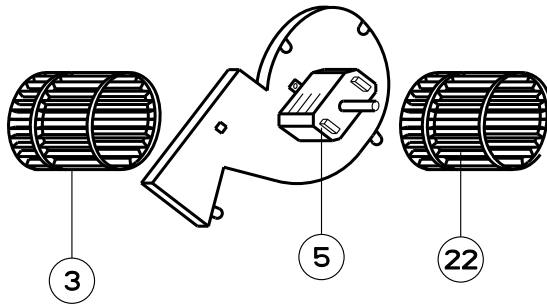

AGIO

motor / switch components

	Model Number	630006623	630006626	630006624	630006627	630006625	630006628	
Key	Description	24 White	24 Black	30 White	30 Black	36 White	36 Black	Qty Req.
3	Impeller Left (SX)	133.0072.881	133.0072.881	133.0072.881	133.0072.881	133.0072.881	133.0072.881	1
5	Motor	133.0072.905	133.0072.905	133.0072.905	133.0072.905	133.0072.905	133.0072.905	1
8	Microswitch with lever	133.0059.741	133.0059.741	133.0059.741	133.0059.741	133.0059.741	133.0059.741	1
10	On / off switches	133.0054.536	133.0054.536	133.0054.536	133.0054.536	133.0054.536	133.0054.536	1
11	Switch Button Kit	133.0072.896	133.0072.896	133.0072.896	133.0072.896	133.0072.896	133.0072.896	2
17	Motor Speed switch	133.0054.538	133.0054.538	133.0054.538	133.0054.538	133.0054.538	133.0054.538	1
18	Microswitch Activator	133.0072.884	133.0072.884	133.0072.884	133.0072.884	133.0072.884	133.0072.884	1
22	Impeller Right (DX)	133.0072.882	133.0072.882	133.0072.882	133.0072.882	133.0072.882	133.0072.882	1