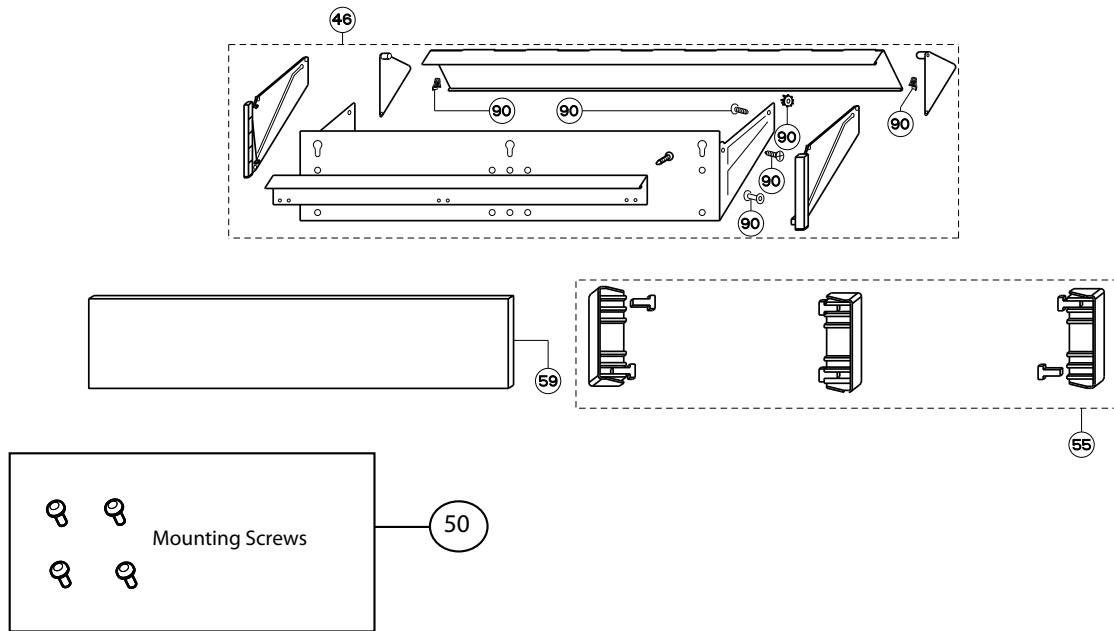

AGIO

body components

front panel components

	Model Number	630006623	630006626	630006624	630006627	630006625	630006628	
Key	Description	24 White	24 Black	30 White	30 Black	36 White	36 Black	Qty Req.
27	Damper	133.0068.606	133.0068.606	133.0068.606	133.0068.606	133.0068.606	133.0068.606	1
30	Lampholder	133.0057.322	133.0057.322	133.0057.322	133.0057.322	133.0057.322	133.0057.322	2
31	Starter holder	133.0059.031	133.0059.031	133.0059.031	133.0059.031	133.0059.031	133.0059.031	1
32	Starter	133.0057.318	133.0057.318	133.0057.318	133.0057.318	133.0057.318	133.0057.318	1
33	Fixing cable	133.0064.522	133.0064.522	133.0064.522	133.0064.522	133.0064.522	133.0064.522	1
35	Feeder	133.0052.881	133.0052.881	133.0052.881	133.0052.881	133.0052.881	133.0052.881	1
36	Tempered glass diffuser	133.0017.619	133.0017.619	133.0017.619	133.0017.619	133.0017.619	133.0017.619	1
37	Diffuser clip kit	133.0055.253	133.0055.253	133.0055.253	133.0055.253	133.0055.253	133.0055.253	1
43	Grease filter	133.0072.902	133.0072.902	133.0072.902	133.0072.902	133.0072.902	133.0072.902	2
46	Visor kit	133.0072.899	133.0067.796	133.0072.903	133.0072.913	133.0072.906	133.0072.915	1
50	Mounting Kit Agio	133.0084.485	133.0084.485	133.0084.485	133.0084.485	133.0084.485	133.0084.485	1
55	Glass panel holder kit	133.0072.897	133.0072.912	133.0072.897	133.0072.912	133.0072.897	133.0072.912	1
59	Front glass panel	133.0072.886	133.0072.908	133.0072.904	133.0072.914	133.0072.907	133.0072.916	1
90	Visor component kit	133.0072.900	133.0072.900	133.0072.900	133.0072.900	133.0072.900	133.0072.900	1