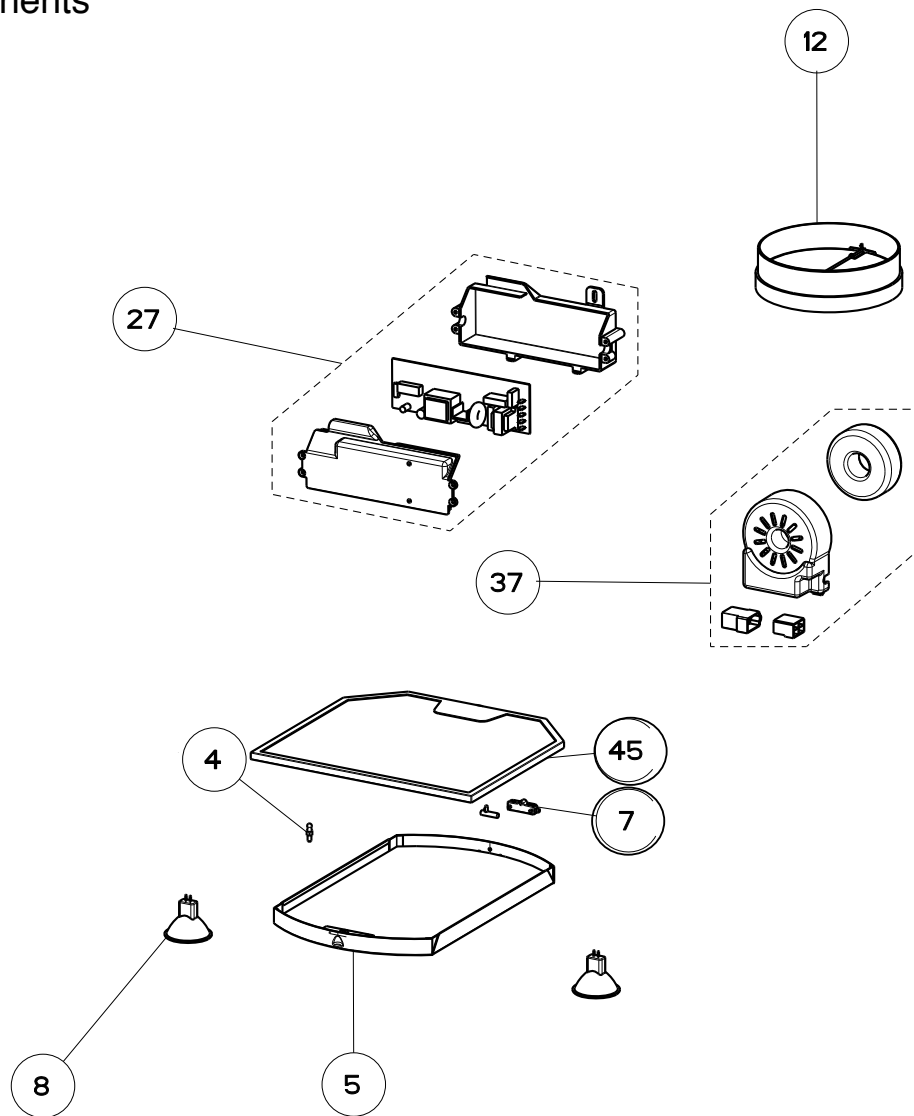

CYLINDRA ISOLA

body components

	Model Number	110.0166.589	
Key	Description		Qty Req.
4	Hinge Pin Kit (2)	133.0017.004	1
5	Perimetric Panel	133.0021.010	1
7	Perimetric Hinge	133.0017.597	1
8	Halogen Bulb	133.0017.669	2
12	Damper	133.0055.994	1
27	Control Board	133.0052.878	1
37	Transformer Kit	133.0052.516	1
45	Grease Filter	133.0017.598	1

CYLINDRA ISOLA
control components

	Model Number	110.0166.589	
Key	Description		Qty Req.
101	Control Kit	133.0059.120	1

CYLINDRA ISOLA

motor components

	Model Number	110.0166.589	
Key	Description		Qty Req.
303	Capacitor	133.0056.183	1
399	motor group	133.0056.182	1