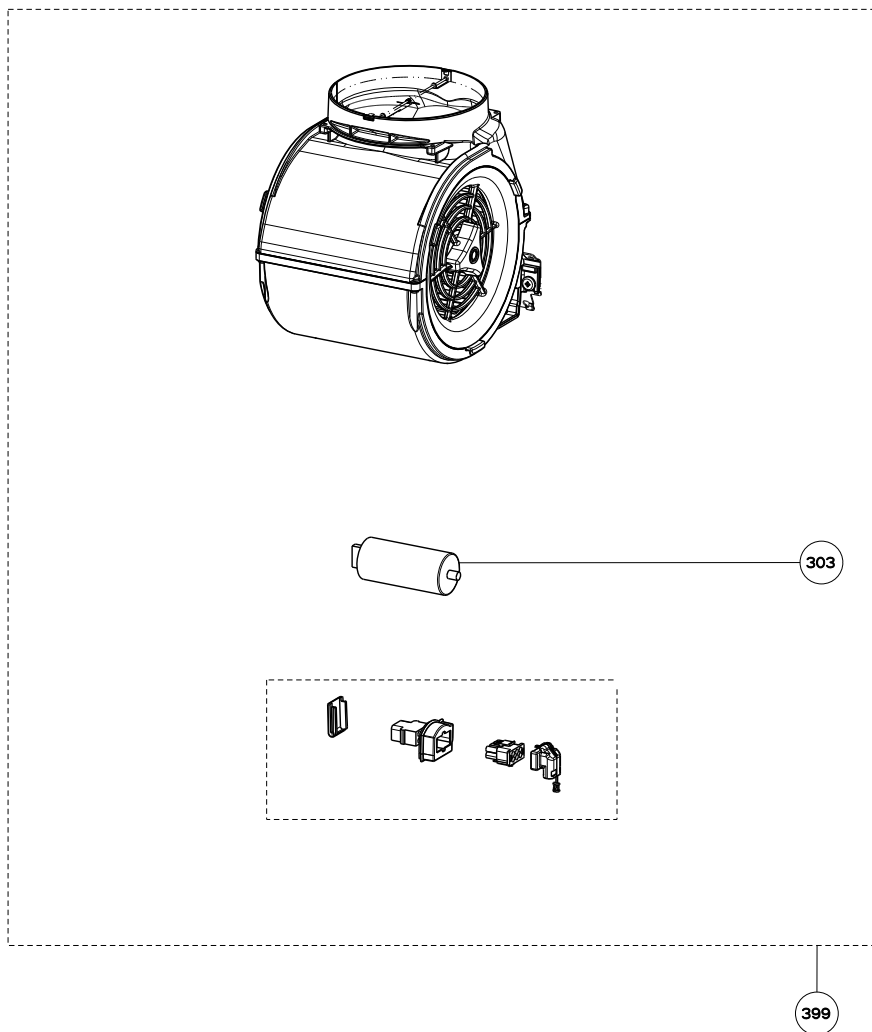

CYLINDRA ISOLA

body components

	Model Number	110.0166.589	
Key	Description		Qty Req.
4	Hinge Pin Kit (2)	133.0017.004	1
5	Perimetric Panel	133.0021.010	1
7	Perimetric Hinge	133.0017.597	1
8	Halogen Bulb	133.0017.669	2
12	Damper	133.0055.994	1
27	Control Board	133.0052.878	1
37	Transformer Kit	133.0052.516	1
45	Grease Filter	133.0017.598	1

CYLINDRA ISOLA
control components

	Model Number	110.0166.589	
Key	Description		Qty Req.
101	Control Kit	133.0059.120	1

CYLINDRA ISOLA

motor components

	Model Number	110.0166.589	
Key	Description		Qty Req.
303	Capacitor	133.0056.183	1
399	motor group	133.0056.182	1