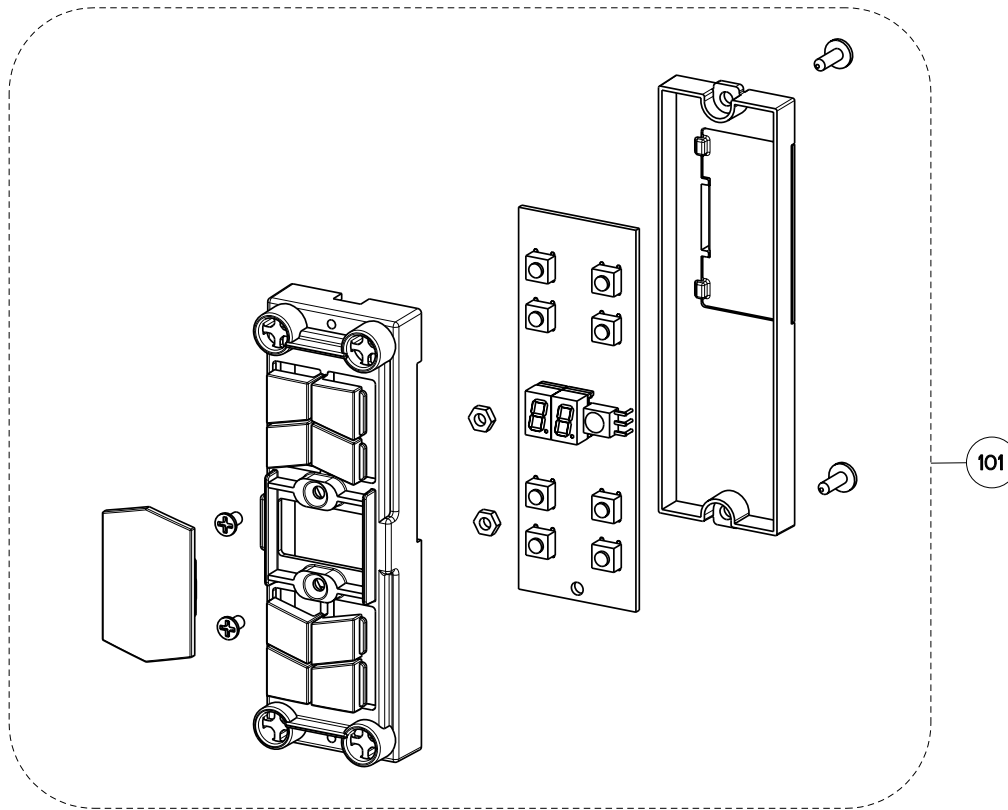

CYLINDRA ISOLA

body components

	Model Number	110.0166.589	
Key	Description		Qty Req.
4	Hinge Pin Kit (2)	133.0017.004	1
5	Perimetric Panel	133.0021.010	1
7	Perimetric Hinge	133.0017.597	1
8	Halogen Bulb	133.0017.669	2
12	Damper	133.0055.994	1
27	Control Board	133.0052.878	1
37	Transformer Kit	133.0052.516	1
45	Grease Filter	133.0017.598	1

CYLINDRA ISOLA
control components

	Model Number	110.0166.589	
Key	Description		Qty Req.
101	Control Kit	133.0059.120	1

CYLINDRA ISOLA

motor components

	Model Number	110.0166.589	
Key	Description		Qty Req.
303	Capacitor	133.0056.183	1
399	motor group	133.0056.182	1