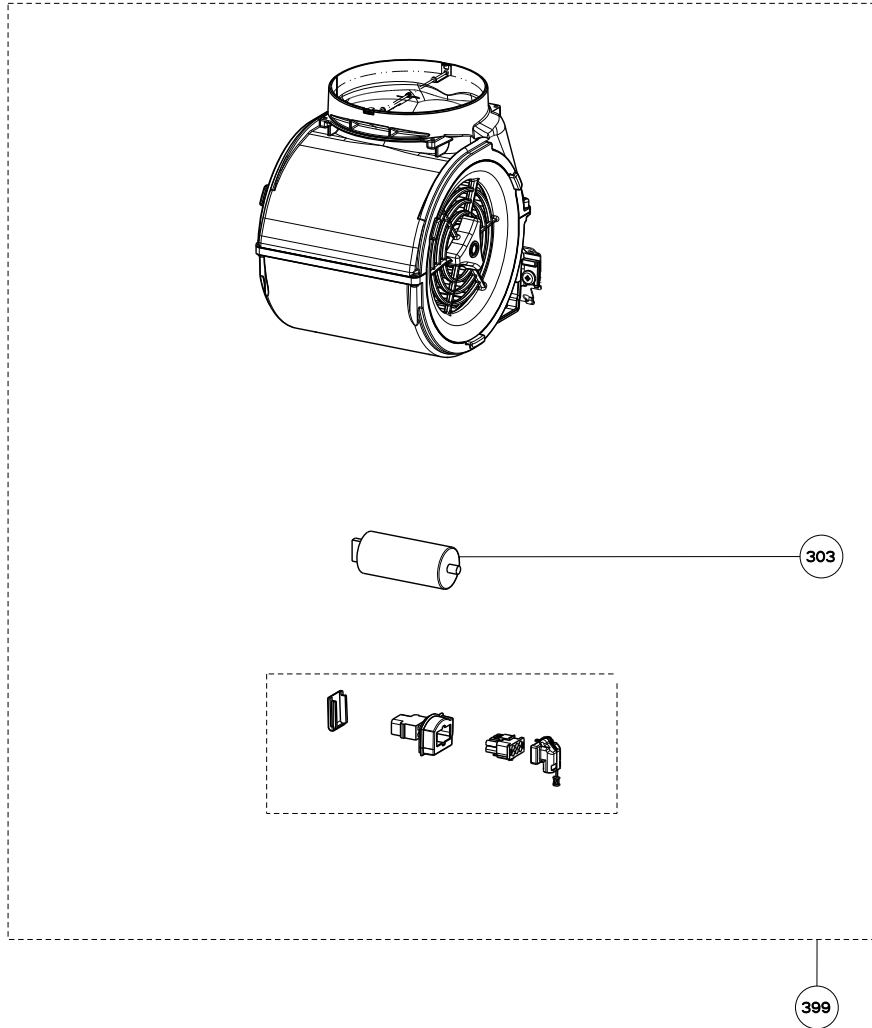

CYLINDRA

body components

	Model Number	110.0166.589	
Key	Description		Qty Req.
4	Hinge Pin Kit (2)	133.0017.004	1
5	Perimetric Panel	133.0021.010	1
7	Perimetric Hinge	133.0017.597	1
8	Halogen Bulb	133.0017.669	2
12	Damper	133.0055.994	1
27	Control Board	133.0052.878	1
37	Transformer Kit	133.0052.516	1
45	Grease Filter	133.0017.598	1

CYLINDRA

control components

	Model Number	110.0166.589	
Key	Description		Qty Req.
101	Control Kit	133.0059.120	1

CYLINDRA

motor components

	Model Number	110.0166.589	
Key	Description		Qty Req.
303	Capacitor	133.0056.183	1
399	motor group	133.0056.182	1