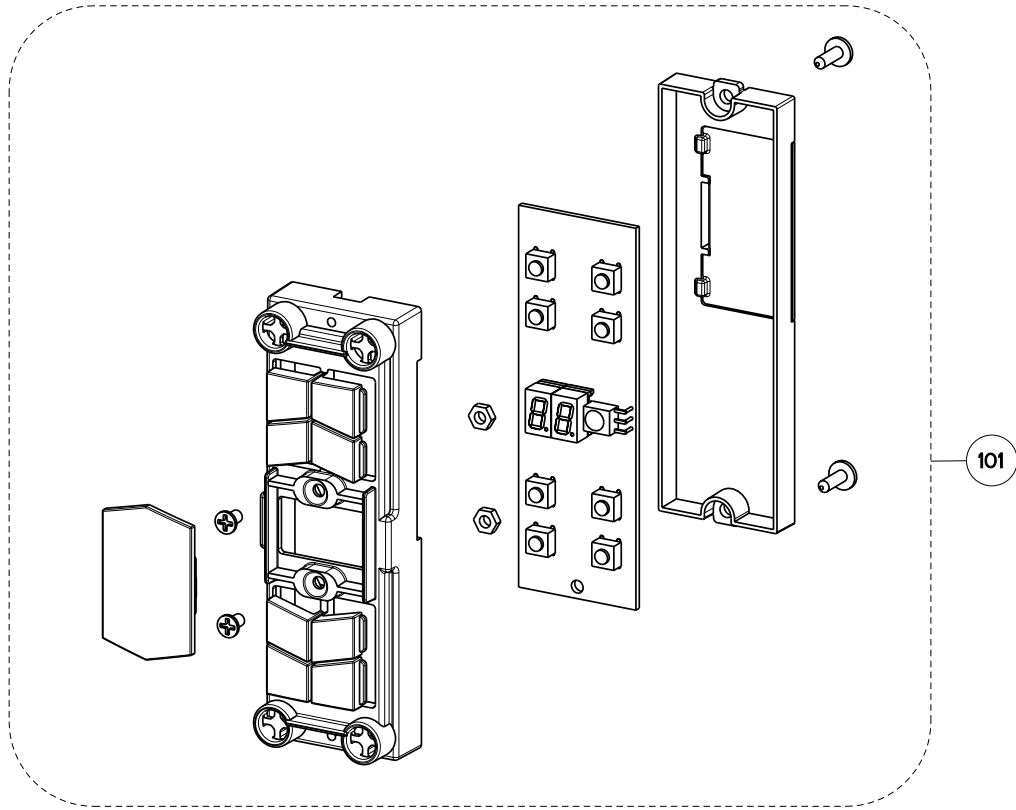

CYLINDRA

body components

	Model Number	110.0166.589	
Key	Description		Qty Req.
4	Hinge Pin Kit (2)	133.0017.004	1
5	Perimetric Panel	133.0021.010	1
7	Perimetric Hinge	133.0017.597	1
8	Halogen Bulb	133.0017.669	2
12	Damper	133.0055.994	1
27	Control Board	133.0052.878	1
37	Transformer Kit	133.0052.516	1
45	Grease Filter	133.0017.598	1

CYLINDRA

control components

	Model Number	110.0166.589	
Key	Description		Qty Req.
101	Control Kit	133.0059.120	1

CYLINDRA

motor components

	Model Number	110.0166.589	
Key	Description		Qty Req.
303	Capacitor	133.0056.183	1
399	motor group	133.0056.182	1