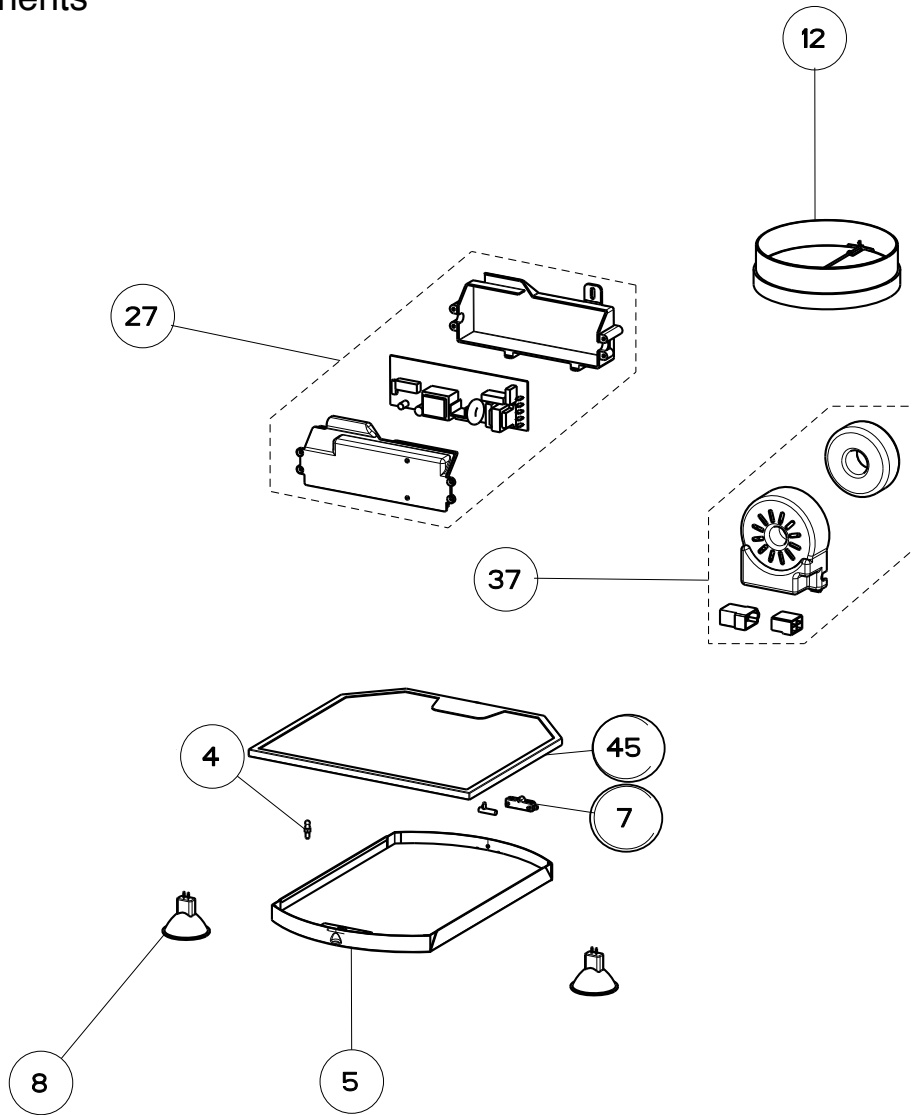

CYLINDRA

body components

	Model Number	110.0166.589	
Key	Description		Qty Req.
4	Hinge Pin Kit (2)	133.0017.004	1
5	Perimetric Panel	133.0021.010	1
7	Perimetric Hinge	133.0017.597	1
8	Halogen Bulb	133.0017.669	2
12	Damper	133.0055.994	1
27	Control Board	133.0052.878	1
37	Transformer Kit	133.0052.516	1
45	Grease Filter	133.0017.598	1

CYLINDRA

control components

	Model Number	110.0166.589	
Key	Description		Qty Req.
101	Control Kit	133.0059.120	1

CYLINDRA

motor components

	Model Number	110.0166.589	
Key	Description		Qty Req.
303	Capacitor	133.0056.183	1
399	motor group	133.0056.182	1