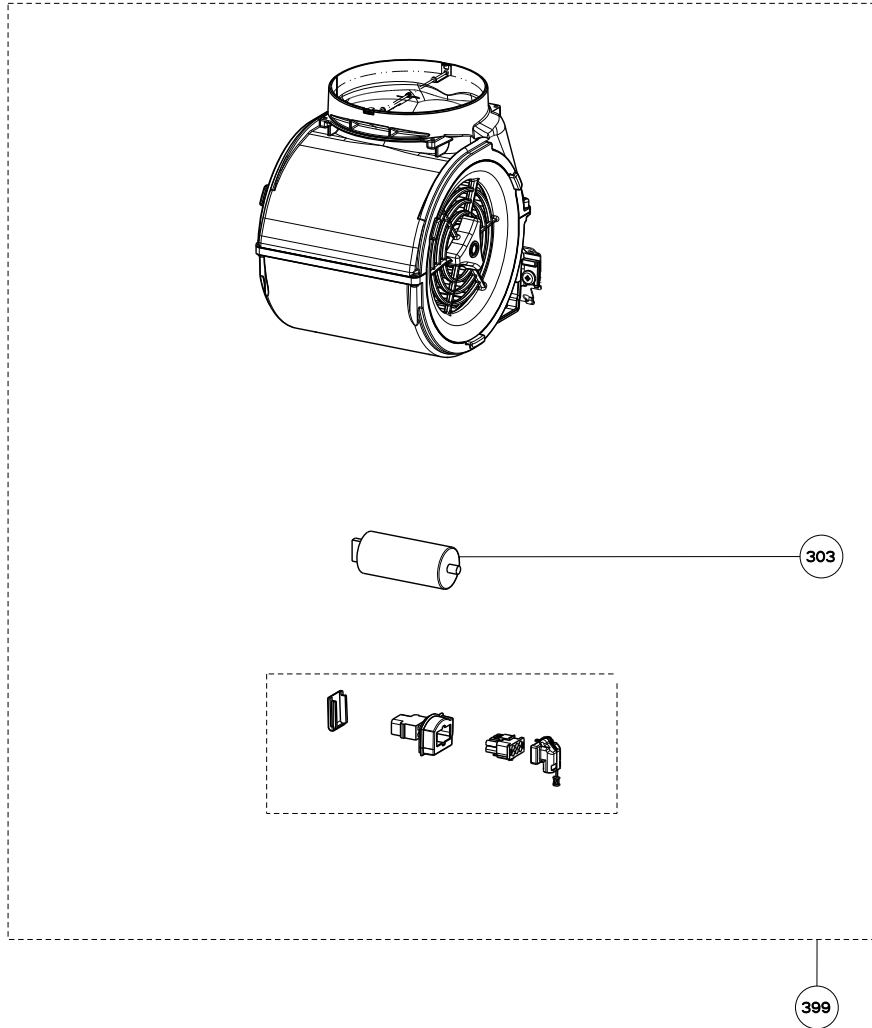

MIRROR

body components

	Model Number	110.0166.583	
Key	Description	36	Qty Req.
1	Grease filter	133.0166.535	3
20	Panel Gearmotor Kit	133.0071.766	1
23	Transformer	133.0052.516	1
31	Control Board	133.0071.767	1
35	Halogen Lamp	133.0046.418	2
37	Microswitch	133.0036.581	2
43	Panel Gear motor	133.0062.489	1
50	Mounting Kit	133.0084.484	1
53	Fuse Cover	133.0061.944	2
57	Fuse	133.0052.184	1
58	Damper	133.0055.994	1

MIRROR

control components

	Model Number	110.0166.583	
Key	Description	36	Qty Req.
102	Switch Control Kit	133.0056.065	1

MIRROR

motor components

	Model Number	110.0166.583	
Key	Description	36	Qty Req.
303	Capacitor	133.0072.893	1
399	motor group	133.0056.182	1