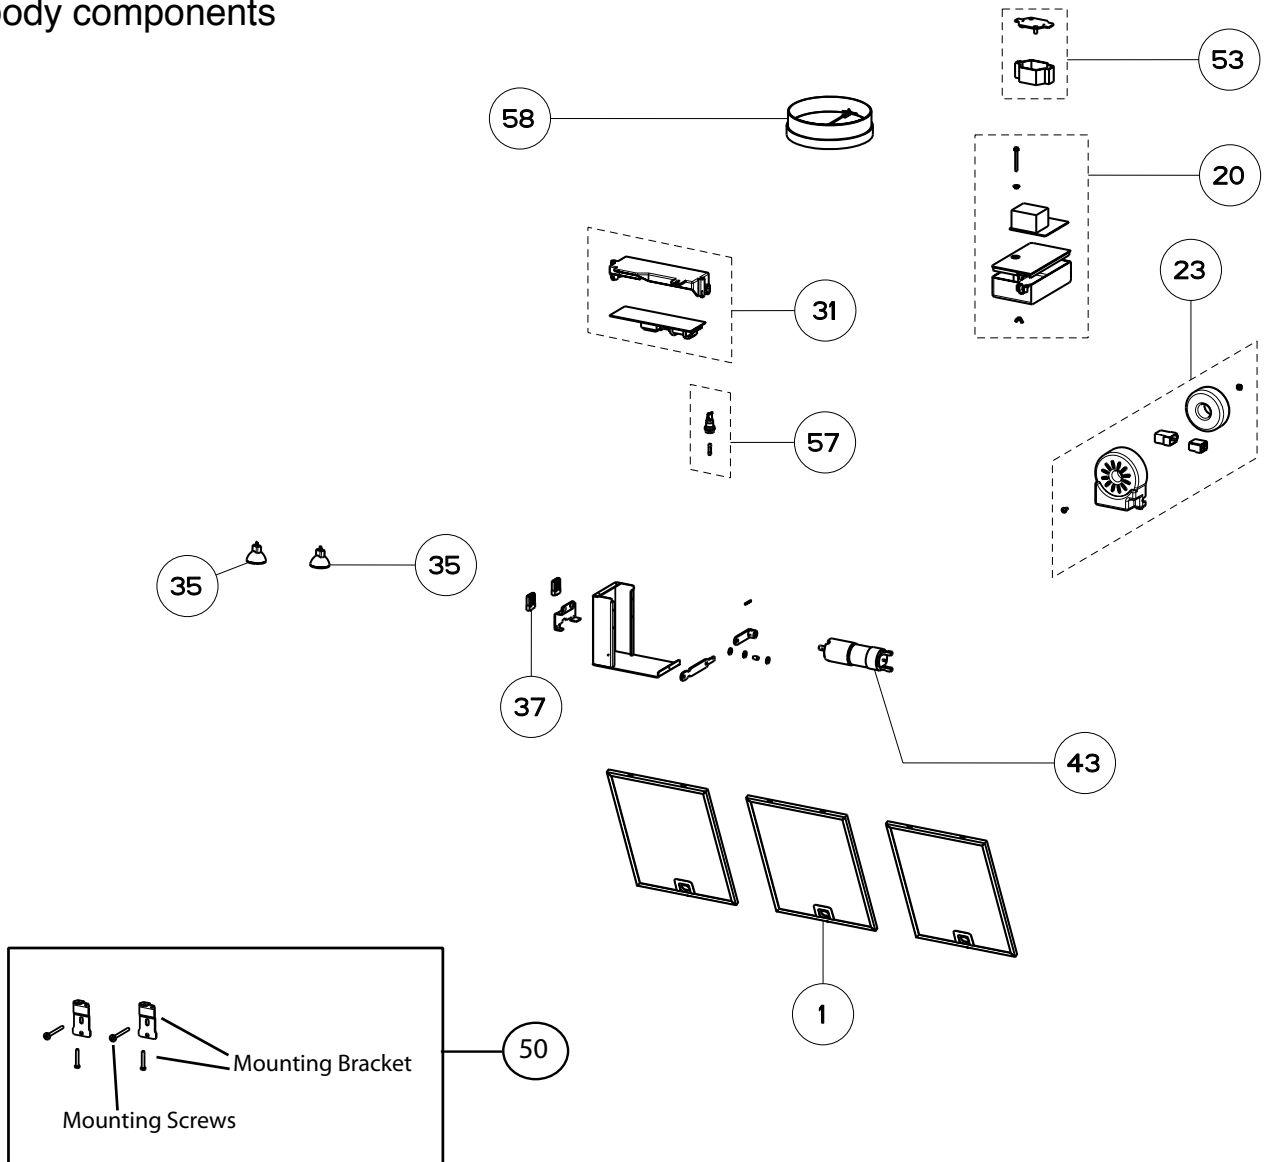

MIRROR

body components

	Model Number	110.0166.583	
Key	Description	36	Qty Req.
1	Grease filter	133.0166.535	3
20	Panel Gearmotor Kit	133.0071.766	1
23	Transformer	133.0052.516	1
31	Control Board	133.0071.767	1
35	Halogen Lamp	133.0046.418	2
37	Microswitch	133.0036.581	2
43	Panel Gear motor	133.0062.489	1
50	Mounting Kit	133.0084.484	1
53	Fuse Cover	133.0061.944	2
57	Fuse	133.0052.184	1
58	Damper	133.0055.994	1

MIRROR

control components

	Model Number	110.0166.583	
Key	Description	36	Qty Req.
102	Switch Control Kit	133.0056.065	1

MIRROR

motor components

	Model Number	110.0166.583	
Key	Description	36	Qty Req.
303	Capacitor	133.0072.893	1
399	motor group	133.0056.182	1