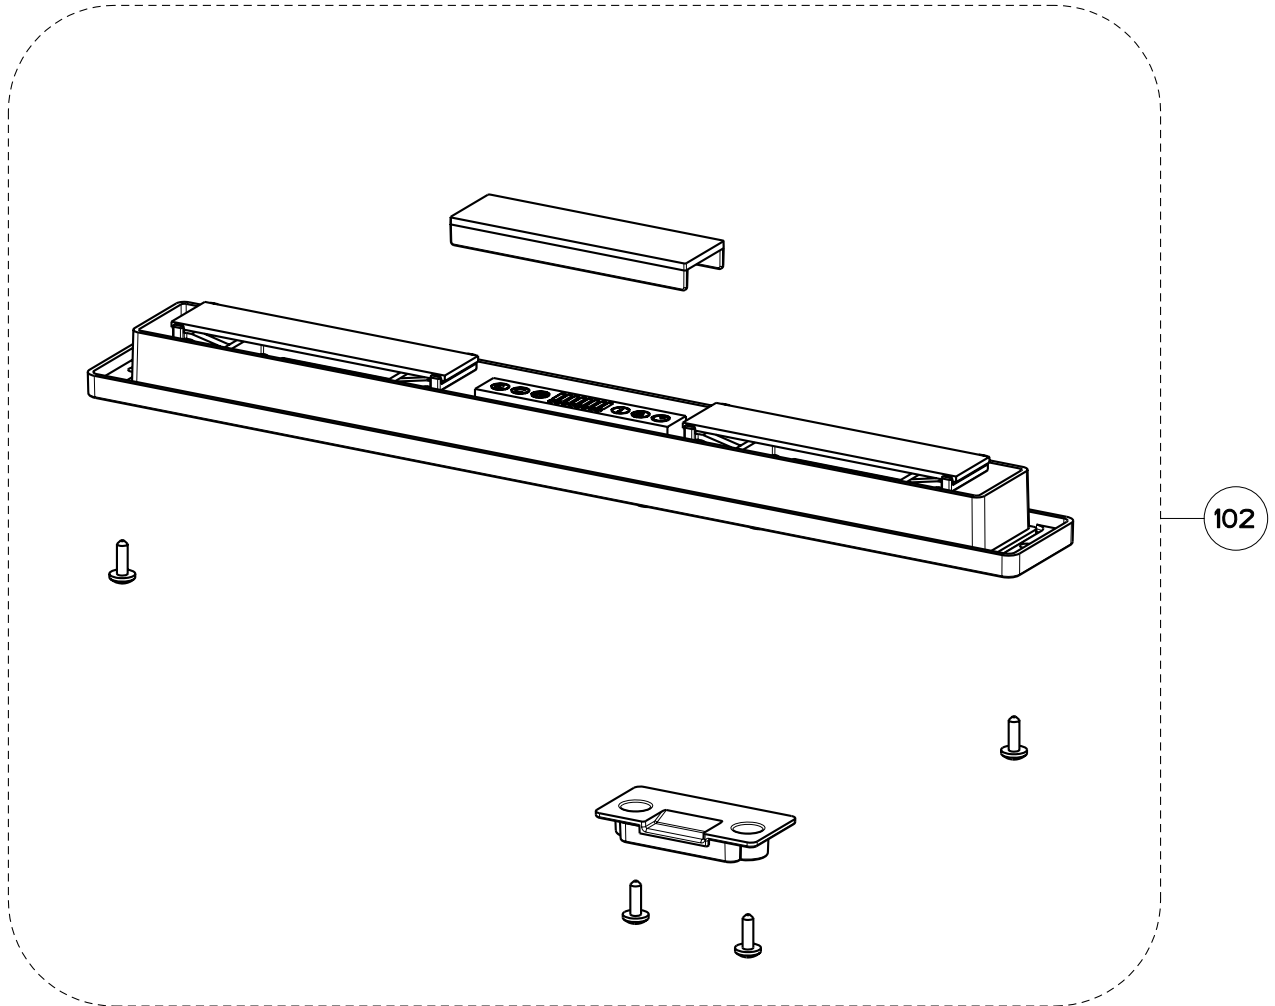

MIRROR

body components

	Model Number	110.0166.583	
Key	Description	36	Qty Req.
1	Grease filter	133.0166.535	3
20	Panel Gearmotor Kit	133.0071.766	1
23	Transformer	133.0052.516	1
31	Control Board	133.0071.767	1
35	Halogen Lamp	133.0046.418	2
37	Microswitch	133.0036.581	2
43	Panel Gear motor	133.0062.489	1
50	Mounting Kit	133.0084.484	1
53	Fuse Cover	133.0061.944	2
57	Fuse	133.0052.184	1
58	Damper	133.0055.994	1

MIRROR

control components

	Model Number	110.0166.583	
Key	Description	36	Qty Req.
102	Switch Control Kit	133.0056.065	1

MIRROR

motor components

	Model Number	110.0166.583	
Key	Description	36	Qty Req.
303	Capacitor	133.0072.893	1
399	motor group	133.0056.182	1