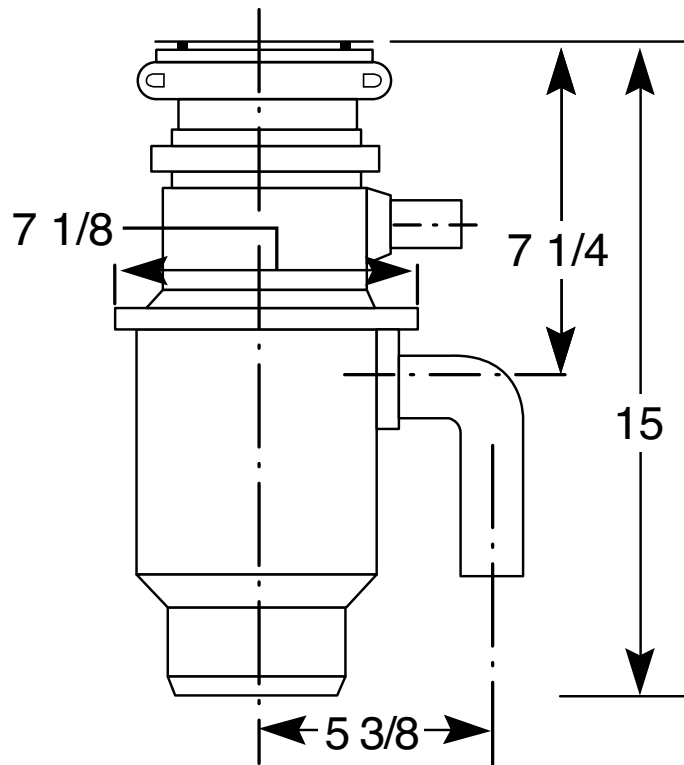

## GFC535T – GE Extra-Large Capacity Continuous Feed Disposer

Disposall® Food Waste Disposer Dimensions (in inches)

Inlet/Outlet Diameters	
Dishwasher inlet diameter (in.)	3/4
Drain outlet diameter (in.)	1-1/2