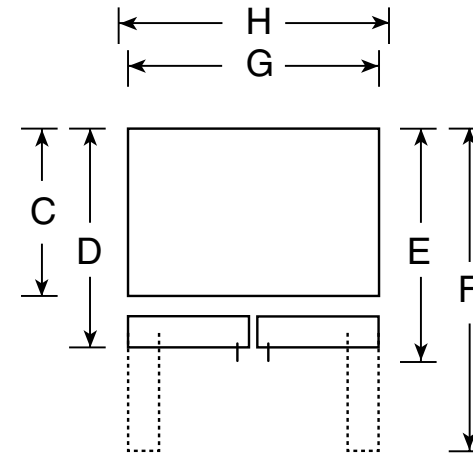

PFCF1NJW

GE Profile™ ENERGY STAR® 20.9 Cu. Ft. Bottom-Freezer Drawer Refrigerator

Dimensions and Installation Information (in inches)

Overall Dimensions	Height to top of hinge (in.) A	69-5/8
	Height to top of case (in.) B	69
	Case depth without door (in.) C	24-1/8
	Case depth less door handle (in.) D	28
	Case depth with door handle (in.) E	31
	Depth with fresh food door open 90° (in.) F	43-1/8
	Width (in.) G	35-7/8
Air Clearances	Width with door open 90° inc. door handle (in.) H	42-1/2
	Each side (in.)	1/8
	Top (in.)	1
	Back (in.)	1/2

Front View

Top View

Note:

Anti-tip bracket part number 200D8494P001 will be shipped with every counter-depth model

For answers to your Monogram,® GE Profile™ or GE® appliance questions, visit our website at ge.com or call GE Answer Center® service, 800.626.2000.