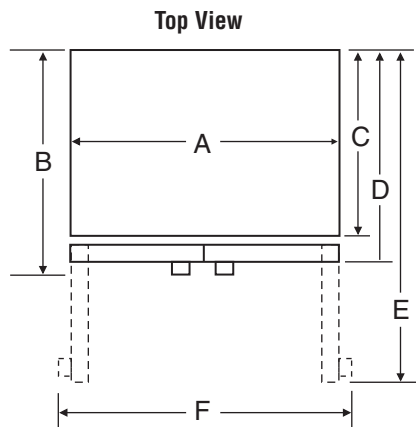

FRENCH DOOR BOTTOM-FREEZER REFRIGERATORS

Front View

Style of product may vary from picture

PRODUCT DIMENSIONS

	INCHES	CENTIMETERS
A	35 5/8	90.5
B ¹	34 1/4	87.0
C	29	73.7
D ²	31 3/4	80.6
E ³	48 1/4	122.6
F ⁴	38 3/8	97.5
G ⁵	68 5/8	174.3
H ⁶	69 7/8	177.5
J ⁷	N/A	N/A

MODEL SKUs

MFF2557HEW
MFF2557HEB
MFF2557HEQ
MFF2557HES

NOTES:

1. Depth with doors closed, including handle.
2. Depth with doors closed, excluding handle.
3. Depth with doors open at 90 degrees.
4. Width with doors open at 90 degrees, including handles.
5. Height to top of refrigerator
6. Height to top of refrigerator including door hinge.
7. Height to top of refrigerator door trim (if needed for trim models).
8. When installing refrigerator in or near a corner, allow enough room for door to open without interfering with cabinet drawers or hardware.