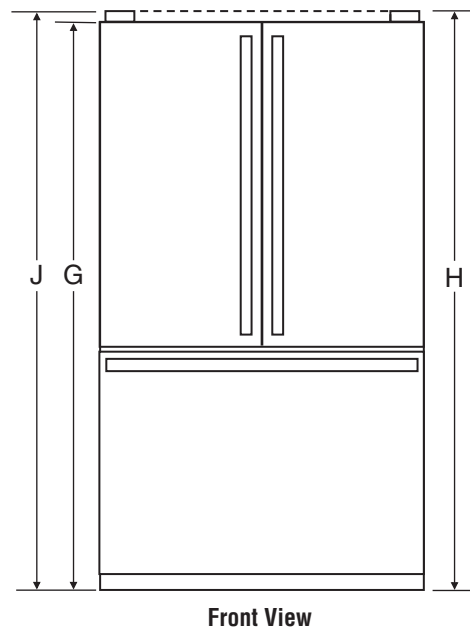

FRENCH DOOR BOTTOM-FREEZER REFRIGERATORS

Front View

Style of product may vary from picture

PRODUCT DIMENSIONS

	INCHES	CENTIMETERS
A	35 5/8	90.5
B ¹	34 1/4	87.0
C	29	73.7
D ²	31 3/4	80.6
E ³	48 1/4	122.6
F ⁴	38 3/8	97.5
G ⁵	68 5/8	174.3
H ⁶	69 7/8	177.5
J ⁷	N/A	N/A

MODEL SKUs

MFF2557HEW
MFF2557HEB
MFF2557HEQ
MFF2557HES

NOTES:

1. Depth with doors closed, including handle.
2. Depth with doors closed, excluding handle.
3. Depth with doors open at 90 degrees.
4. Width with doors open at 90 degrees, including handles.
5. Height to top of refrigerator
6. Height to top of refrigerator including door hinge.
7. Height to top of refrigerator door trim (if needed for trim models).
8. When installing refrigerator in or near a corner, allow enough room for door to open without interfering with cabinet drawers or hardware.