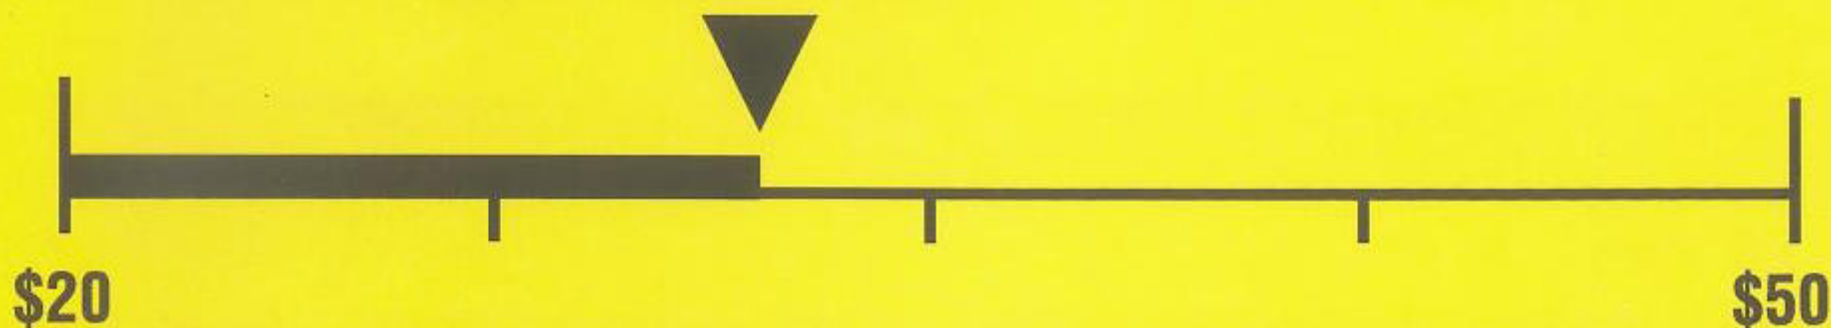

ENERGYGUIDE

Dishwasher
Capacity: Standard

BSH Home Appliances Corporation
Model(s) BOSCH SHE4AM, SHX5AL,
SHE5AL, SHX6AP, SHE6AP,
SHE4AP, SHX4AP, SHE6AF

Estimated Yearly Operating Cost (when used with an electric water heater)

\$32

Cost Range of Similar Models

300 kWh

Estimated Yearly Electricity Use

\$26

Estimated Yearly Operating Cost
(when used with a natural gas water heater)

Your cost will depend on your utility rates and use.