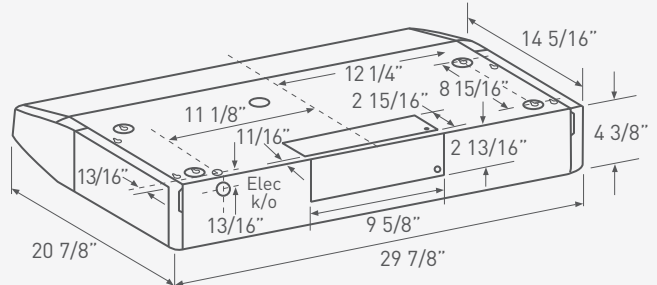

ESSENTIALS

ES1

UNDER CABINET

MODEL	ES1-E30 (AB, AW, AS)
SIZE	30"
NET WIDTH	29 7/8"
PERFORMANCE	
Internal Blower	280 CFM
Internal Blower Sones	0.9 at normal speed*
COLOR	
Black, White, Stainless Steel	B, W, SS
FEATURES	
Controls	Mechanical Push Button
Auto Delay-Off	NA
Speed Levels	3
Lighting	Compact Fluorescent, 13W x 2
Dual-Level Lighting	NA
Filters	Aluminum Mesh x 2
Recirculating	NA
DUCT SPECIFICATIONS	
Internal Blower (vertical)	3-1/4" x 10"
Internal Blower (horizontal)	3-1/4" x 10"
AC INPUT	120V - 60Hz
AC POWER	Max 115W, 1.2 Amps
REPLACEMENT PARTS	
Fluorescent Bulb, PLC13 13W	Z0B0024

Mounting Heights

Min. height 20" from cooking surface for electric, 24" from cooking surface for gas.
Max. height 30" from cooking surface.

* 6.5 sones at high speed

ESSENTIALS
ZEPHYR

Zephyr Corporation

2277 Harbor Bay Parkway
Alameda, CA 94502