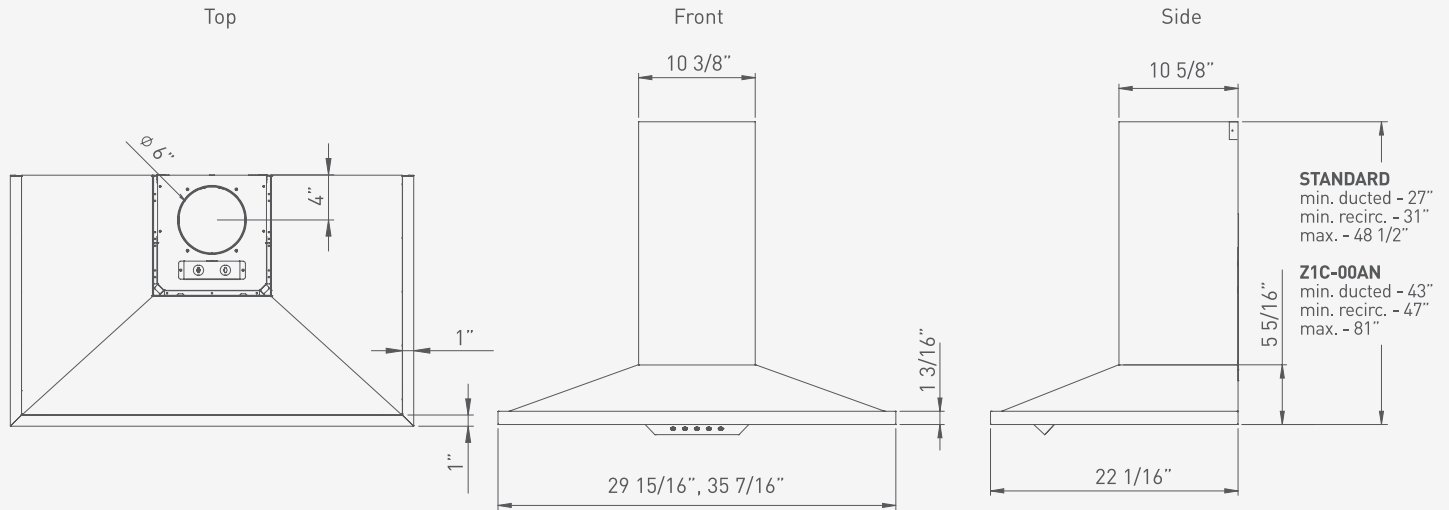

- Standard 600-CFM blower. Also available in 290-CFM version
- 1.8 sones on normal working speed
- Electronic LED controls
- Standard telescopic duct cover up to 9.5'

ESSENTIALS

ANZIO

WALL

MODEL	ZAN-E30AS / ZAN-M90AS	ZAN-E30AS290 / ZAN-M90AS290
SIZE	30" / 36"	30" / 36"
NET WIDTH	29-15/16" / 35-7/16"	29-15/16" / 35-7/16"
PERFORMANCE		
Blower CFM, Min. - Max.	240 - 600 CFM	210 - 290 CFM
Sones, Min. - Max.	1.8 - 6	1.4 - 2.8
COLOR		
Stainless Steel	SS	SS
FEATURES		
Controls	Electronic LED	Electronic LED
Speed Levels	3	3
Delay-Off	No	No
Lighting	Halogen, 50W	Halogen, 50W
Dual-Level Lighting	Yes	Yes
Filters	Aluminum Mesh	Aluminum Mesh
Recirculating	Yes	Yes
Extension Duct Cover Option	Yes, Up to 12' Ceiling	Yes, Up to 12' Ceiling
DUCT SPECIFICATIONS		
Internal Blower - Vertical	6"	6"
Internal Blower - Horizontal	NA	NA
AC INPUT	120V - 60Hz	120V - 60Hz
AC POWER	Max. 400W at 3.3 Amps	Max. 170W at 1.5 Amps
OPTIONAL ACCESSORIES		
Recirculating Kit	ZRC-00AN	
Extension Duct Cover	Z1C-00AN	
MOUNTING HEIGHT*	26" - 34"	26" - 34"

CEILING HEIGHT		8'	8.5'	9'	9.5'	10'	10.5'	11'	12'
STANDARD DUCT COVER	Ducted Mounting Height*	26"-33"	26"-34"	26"-34"	29.5"-34"	N/A	N/A	N/A	N/A
	Recirc. Mounting Height*	26"-29"	26"-34"	26"-34"	29.5"-34"	N/A	N/A	N/A	N/A
EXTENSION DUCT COVER	Ducted Mounting Height*	N/A	N/A	26"-29"	26"-34"	26"-34"	26"-34"	26"-34"	27"-34"
	Recirc. Mounting Height*	N/A	N/A	N/A	31"-34"	26"-34"	26"-34"	26"-34"	27"-34"

*Mounting height refers to distance between top of cooking surface and bottom of hood.