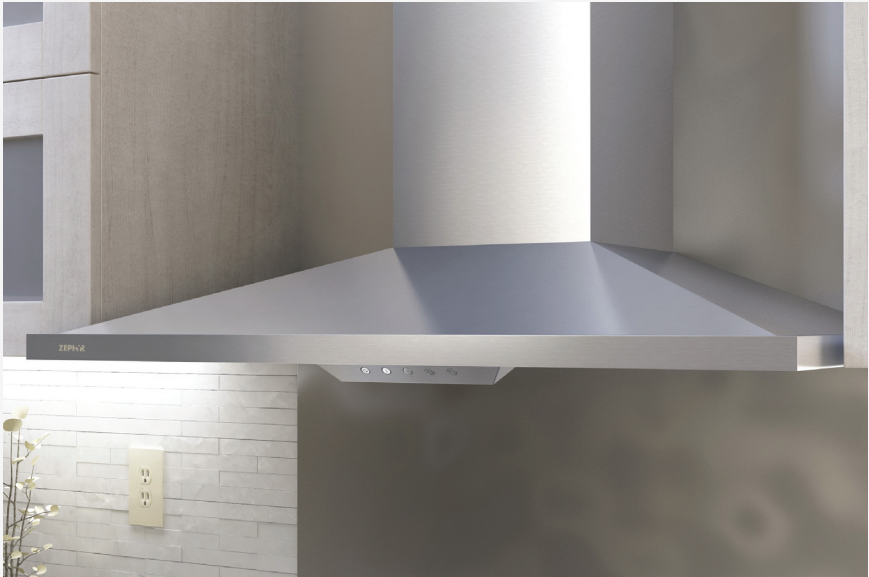

ANZIO^{WALL}

At home in either traditional or contemporary kitchens, Anzio is a low-profile chimney-style range hood that will add style and value to any kitchen. Peaking at just over 5 1/4", the pyramid-like structure houses a powerful 600-CFM fan that quietly operates at 1.8 sones on the most common working speed. The 3-speed fan is controlled by elegant, die-cut chrome electronic controls that are illuminated by LED indicator lights and prove to be an upgrade over most similarly priced range hoods. Anzio is perfect for individual and builder projects with its standard telescopic duct cover up to 9.5' and up to 12' with optional extension. Also available with an optional recirculating kit, and in a 290 CFM version for cold-weather environments.

- Standard 600-CFM blower. Also available in 290-CFM version
- 1.8 sones on normal working speed
- Electronic LED controls
- Standard telescopic duct cover up to 9.5'

ESSENTIALS

ANZIO

WALL

MODEL	ZAN-E30AS / ZAN-M90AS	ZAN-E30AS290 / ZAN-M90AS290
SIZE	30" / 36"	30" / 36"
NET WIDTH	29-15/16" / 35-7/16"	29-15/16" / 35-7/16"
PERFORMANCE		
Blower CFM, Min. - Max.	240 - 600 CFM	210 - 290 CFM
Sones, Min. - Max.	1.8 - 6	1.4 - 2.8
COLOR		
Stainless Steel	SS	SS
FEATURES		
Controls	Electronic LED	Electronic LED
Speed Levels	3	3
Delay-Off	No	No
Lighting	Halogen, 50W	Halogen, 50W
Dual-Level Lighting	Yes	Yes
Filters	Aluminum Mesh	Aluminum Mesh
Recirculating	Yes	Yes
Extension Duct Cover Option	Yes, Up to 12' Ceiling	Yes, Up to 12' Ceiling
DUCT SPECIFICATIONS		
Internal Blower - Vertical	6"	6"
Internal Blower - Horizontal	NA	NA
AC INPUT	120V - 60Hz	120V - 60Hz
AC POWER	Max. 400W at 3.3 Amps	Max. 170W at 1.5 Amps
OPTIONAL ACCESSORIES		
Recirculating Kit	ZRC-00AN	
Extension Duct Cover	Z1C-00AN	
MOUNTING HEIGHT*	26" - 34"	26" - 34"