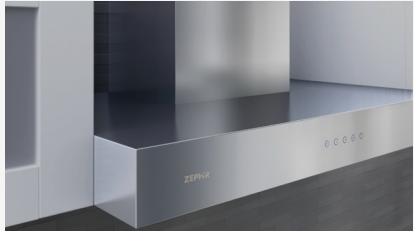

ROMA^{WALL}

Roma's sleek presence is ideal for the design-savvy renovator, the high-rise developer who strives for quality, or the builder who needs mass but won't settle for mediocrity. Roma's contemporary design is complemented with upgraded 3-speed electronic LED controls. Its 600-CFM fan operates at an ultra quiet 1.8 sones while on normal working speed. Coupled with optional features like duct cover extensions up to 12', recirculating kit and a 290-CFM version, Roma is truly a diverse and affordable addition to any kitchen.

- Great for builder projects
- Electronic LED controls
- Available 12' duct cover extension
- Contemporary design at an affordable price
- 290-CFM version

ESSENTIALS

ROMA

WALL

| MODEL | ZRO-E30BS / ZRO-M90BS | ZRO-E30BS290 / ZRO-M90BS290 |
|--|--|--|
| SIZE | 30" / 36" | 30" / 36" |
| NET WIDTH | 29-15/16" / 35-7/16" | 29-15/16" / 35-7/16" |
| PERFORMANCE Blower CFM, Min. - Max. Sones, Min. - Max. | 240 - 600 CFM 1.8 - 6 | 210 - 290 CFM 1.4 - 2.8 |
| COLOR Stainless Steel | SS | SS |
| FEATURES Controls Speed Levels Delay-Off Lighting Dual-Level Lighting Filters Recirculating Extension Duct Cover Option | Electronic LED 3 No Halogen, 50W Yes Aluminum Mesh Yes Yes, Up to 12' Ceiling | Electronic LED 3 No Halogen, 50W Yes Aluminum Mesh Yes Yes, Up to 12' Ceiling |
| DUCT SPECIFICATIONS Internal Blower - Vertical Internal Blower - Horizontal | 6" NA | 6" NA |
| AC INPUT | 120V - 60Hz | 120V - 60Hz |
| AC POWER | Max. 426W at 3.5 Amps | Max. 171W at 1.5 Amps |
| OPTIONAL ACCESSORIES Recirculating Kit Extension Duct Cover | ZRC-00RO Z1C-00RO | ZRC-00RO Z1C-00RO |
| MOUNTING HEIGHT* | 26" - 34" | 26" - 34" |