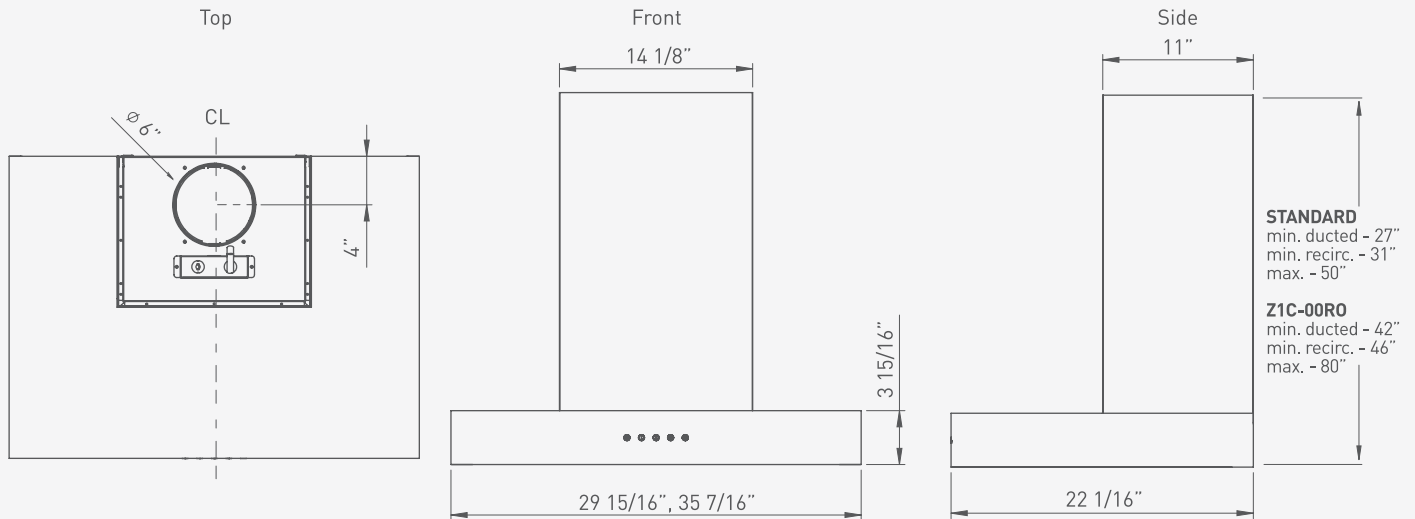

- Great for builder projects
- Electronic LED controls
- Available 12' duct cover extension
- Contemporary design at an affordable price
- 290-CFM version

ESSENTIALS

ROMA

WALL

| MODEL | ZRO-E30BS / ZRO-M90BS | ZRO-E30BS290 / ZRO-M90BS290 |
|--|--|--|
| SIZE | 30" / 36" | 30" / 36" |
| NET WIDTH | 29-15/16" / 35-7/16" | 29-15/16" / 35-7/16" |
| PERFORMANCE Blower CFM, Min. - Max. Sones, Min. - Max. | 240 - 600 CFM 1.8 - 6 | 210 - 290 CFM 1.4 - 2.8 |
| COLOR Stainless Steel | SS | SS |
| FEATURES Controls Speed Levels Delay-Off Lighting Dual-Level Lighting Filters Recirculating Extension Duct Cover Option | Electronic LED 3 No Halogen, 50W Yes Aluminum Mesh Yes Yes, Up to 12' Ceiling | Electronic LED 3 No Halogen, 50W Yes Aluminum Mesh Yes Yes, Up to 12' Ceiling |
| DUCT SPECIFICATIONS Internal Blower - Vertical Internal Blower - Horizontal | 6" NA | 6" NA |
| AC INPUT | 120V - 60Hz | 120V - 60Hz |
| AC POWER | Max. 426W at 3.5 Amps | Max. 171W at 1.5 Amps |
| OPTIONAL ACCESSORIES Recirculating Kit Extension Duct Cover | ZRC-00RO Z1C-00RO | ZRC-00RO Z1C-00RO |
| MOUNTING HEIGHT* | 26" - 34" | 26" - 34" |

| CEILING HEIGHT | | 8' | 8.5' | 9' | 9.5' | 10' | 10.5' | 11' | 12' |
|----------------------|--------------------------|---------|---------|---------|---------|---------|---------|---------|---------|
| STANDARD DUCT COVER | Ducted Mounting Height* | 26"-33" | 26"-34" | 26"-34" | 28"-34" | 34"-34" | N/A | N/A | N/A |
| | Recirc. Mounting Height* | 26"-29" | 26"-34" | 26"-34" | 28"-34" | 34"-34" | N/A | N/A | N/A |
| EXTENSION DUCT COVER | Ducted Mounting Height* | N/A | N/A | 26"-30" | 26"-34" | 26"-34" | 26"-34" | 26"-34" | 28"-34" |
| | Recirc. Mounting Height* | N/A | N/A | 26"-26" | 26"-32" | 26"-34" | 26"-34" | 26"-34" | 28"-34" |

*Mounting height refers to distance between top of cooking surface and bottom of hood.