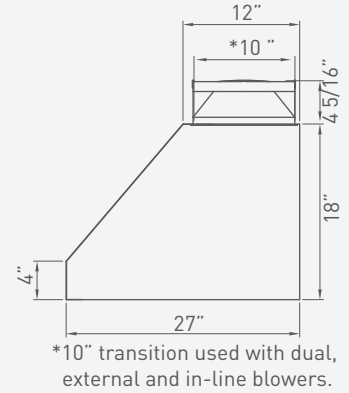

ESSENTIALS OUTDOOR

Top

Front

Side

*10" transition used with dual, external and in-line blowers.

CYPRESS

WALL

| MODEL | AK7836ASX | AK7842ASX | AK7848ASX |
|-----------------------------------|------------------------|------------------------|------------------------|
| SIZE | 36" | 42" | 48" |
| NET WIDTH | 35 15/16" | 41 15/16" | 47 15/16" |
| *PERFORMANCE | | | |
| Single Internal Blower - CBI-600B | 600 CFM, 6 Sones Max. | 600 CFM, 6 Sones Max. | 600 CFM, 6 Sones Max. |
| Dual Internal Blower - PBI-1100A | 1100 CFM, 8 Sones Max. | 1100 CFM, 8 Sones Max. | 1100 CFM, 8 Sones Max. |
| External Blower - CBE-1000 | 1000 CFM, Sones NA | 1000 CFM, Sones NA | 1000 CFM, Sones NA |
| In-Line Blower - PBN-1000A | 1000 CFM, Sones NA | 1000 CFM, Sones NA | 1000 CFM, Sones NA |
| COLOR | | | |
| Stainless Steel | SS | SS | SS |
| FEATURES | | | |
| Controls | Rocker switch | Rocker switch | Rocker switch |
| Speed Levels | 2 | 2 | 2 |
| Auto Delay-Off | No | No | No |
| Lighting | Halogen, 35W x 2 | Halogen, 35W x 2 | Halogen, 35W x 3 |
| Dual-Level Lighting | No | No | No |
| Filters | Baffle x 3 | Baffle x 3 | Baffle x 4 |
| Recirculating | No | No | No |
| Duct Cover Extension | NA | NA | NA |
| High Quality Stainless Steel | 316S | 316S | 316S |
| DUCT SPECIFICATIONS | | | |
| Vertical - Single/Dual | 6" / 10" | 6" / 10" | 6" / 10" |
| External /In-Line | 10" | 10" | 10" |
| AC INPUT | 120V - 60Hz | 120V - 60Hz | 120V - 60Hz |
| **AC POWER | | | |
| Hood Only | Max. 70W, 0.58 Amps | Max. 70W, 0.58 Amps | Max. 105W, 0.87 Amps |
| OPTIONAL ACCESSORIES | | | |
| Duct Cover (12") | AK0736AS | AK0742AS | AK0748AS |
| Protective Cover | AK0636AB | AK0642AB | AK0648AB |

Mounting Heights Min. height 30" from cooking surface.

Max. height 36" from cooking surface.

*Requires purchase of Zephyr blower, sold separately. **AC power listed above is for hood with lights only. See blower specs on our website for more AC power details.