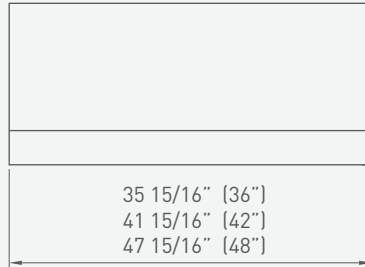

ESSENTIALS OUTDOOR

Top

Front

*10" transition used with dual, external and in-line blowers.

CYPRESS

WALL

MODEL	AK7836ASX	AK7842ASX	AK7848ASX
SIZE	36"	42"	48"
NET WIDTH	35 15/16"	41 15/16"	47 15/16"
*PERFORMANCE			
Single Internal Blower - CBI-600B	600 CFM, 6 Sones Max.	600 CFM, 6 Sones Max.	600 CFM, 6 Sones Max.
Dual Internal Blower - PBI-1100A	1100 CFM, 8 Sones Max.	1100 CFM, 8 Sones Max.	1100 CFM, 8 Sones Max.
External Blower - CBE-1000	1000 CFM, Sones NA	1000 CFM, Sones NA	1000 CFM, Sones NA
In-Line Blower - PBN-1000A	1000 CFM, Sones NA	1000 CFM, Sones NA	1000 CFM, Sones NA
COLOR			
Stainless Steel	SS	SS	SS
FEATURES			
Controls	Rocker switch	Rocker switch	Rocker switch
Speed Levels	2	2	2
Auto Delay-Off	No	No	No
Lighting	Halogen, 35W x 2	Halogen, 35W x 2	Halogen, 35W x 3
Dual-Level Lighting	No	No	No
Filters	Baffle x 3	Baffle x 3	Baffle x 4
Recirculating	No	No	No
Duct Cover Extension	NA	NA	NA
High Quality Stainless Steel	316S	316S	316S
DUCT SPECIFICATIONS			
Vertical - Single/Dual	6" / 10"	6" / 10"	6" / 10"
External /In-Line	10"	10"	10"
AC INPUT	120V - 60Hz	120V - 60Hz	120V - 60Hz
**AC POWER			
Hood Only	Max. 70W, 0.58 Amps	Max. 70W, 0.58 Amps	Max. 105W, 0.87 Amps
OPTIONAL ACCESSORIES			
Duct Cover (12")	AK0736AS	AK0742AS	AK0748AS
Protective Cover	AK0636AB	AK0642AB	AK0648AB

Mounting Heights Min. height 30" from cooking surface.

Max. height 36" from cooking surface.

*Requires purchase of Zephyr blower, sold separately. **AC power listed above is for hood with lights only. See blower specs on our website for more AC power details.