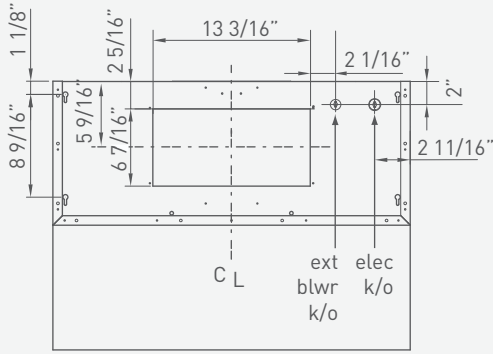

ESSENTIALS OUTDOOR

Top

Front

Side

*10" transition used with dual, external and in-line blowers.

CYPRESS

WALL

| MODEL | AK7836ASX | AK7842ASX | AK7848ASX |
|-----------------------------------|------------------------|------------------------|------------------------|
| SIZE | 36" | 42" | 48" |
| NET WIDTH | 35 15/16" | 41 15/16" | 47 15/16" |
| *PERFORMANCE | | | |
| Single Internal Blower - CBI-600B | 600 CFM, 6 Sones Max. | 600 CFM, 6 Sones Max. | 600 CFM, 6 Sones Max. |
| Dual Internal Blower - PBI-1100A | 1100 CFM, 8 Sones Max. | 1100 CFM, 8 Sones Max. | 1100 CFM, 8 Sones Max. |
| External Blower - CBE-1000 | 1000 CFM, Sones NA | 1000 CFM, Sones NA | 1000 CFM, Sones NA |
| In-Line Blower - PBN-1000A | 1000 CFM, Sones NA | 1000 CFM, Sones NA | 1000 CFM, Sones NA |
| COLOR | | | |
| Stainless Steel | SS | SS | SS |
| FEATURES | | | |
| Controls | Rocker switch | Rocker switch | Rocker switch |
| Speed Levels | 2 | 2 | 2 |
| Auto Delay-Off | No | No | No |
| Lighting | Halogen, 35W x 2 | Halogen, 35W x 2 | Halogen, 35W x 3 |
| Dual-Level Lighting | No | No | No |
| Filters | Baffle x 3 | Baffle x 3 | Baffle x 4 |
| Recirculating | No | No | No |
| Duct Cover Extension | NA | NA | NA |
| High Quality Stainless Steel | 316S | 316S | 316S |
| DUCT SPECIFICATIONS | | | |
| Vertical - Single/Dual | 6" / 10" | 6" / 10" | 6" / 10" |
| External /In-Line | 10" | 10" | 10" |
| AC INPUT | 120V - 60Hz | 120V - 60Hz | 120V - 60Hz |
| **AC POWER | | | |
| Hood Only | Max. 70W, 0.58 Amps | Max. 70W, 0.58 Amps | Max. 105W, 0.87 Amps |
| OPTIONAL ACCESSORIES | | | |
| Duct Cover (12") | AK0736AS | AK0742AS | AK0748AS |
| Protective Cover | AK0636AB | AK0642AB | AK0648AB |

Mounting Heights Min. height 30" from cooking surface.

Max. height 36" from cooking surface.

*Requires purchase of Zephyr blower, sold separately. **AC power listed above is for hood with lights only. See blower specs on our website for more AC power details.